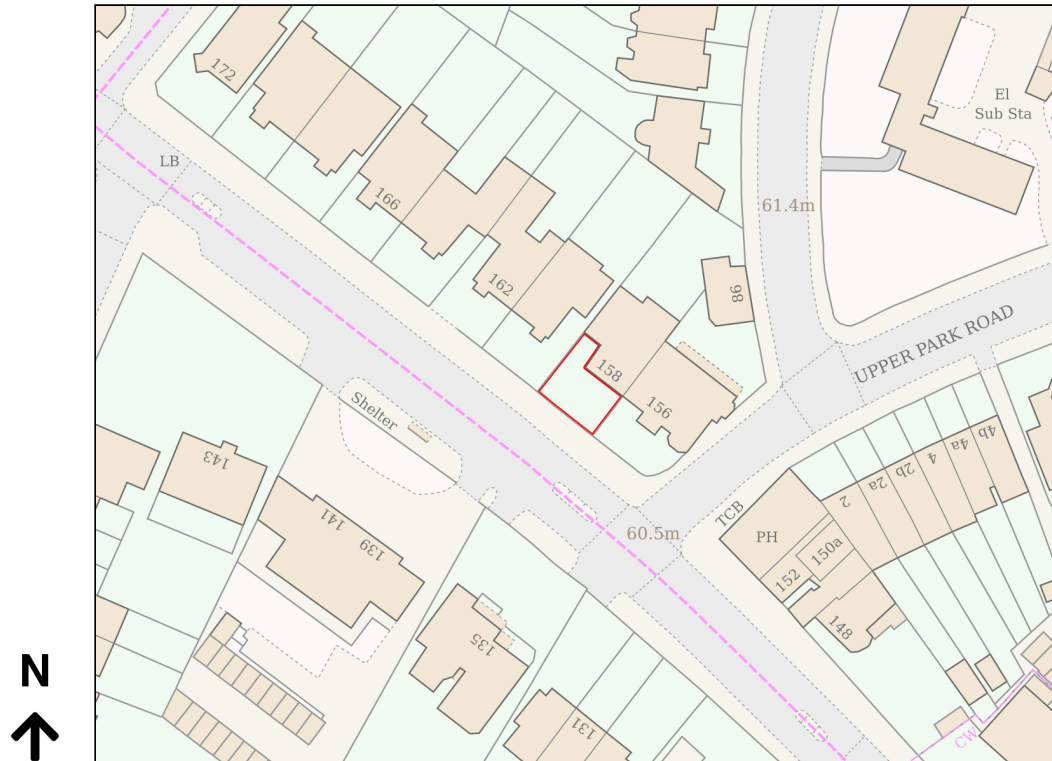

Location Plan

Site Address: Flat A, 158, Haverstock Hill, London, NW3 2AT

Date Produced: 02-Nov-2024

Scale: 1:1250 @A4

Planning Portal Reference: PP-13005986v3