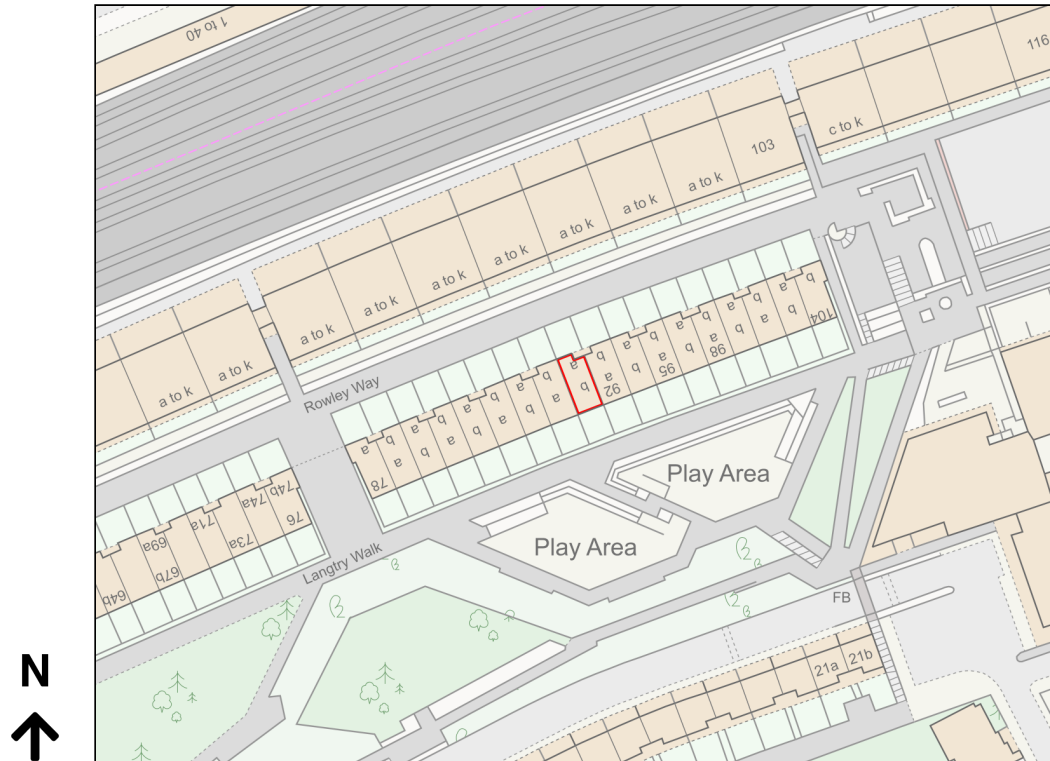

Location Plan

Site Address: 91b, Rowley Way, London, NW8 0SN

Date Produced: 04-Jun-2024

Scale: 1:1250 @A4

Planning Portal Reference: PP-13080774v1