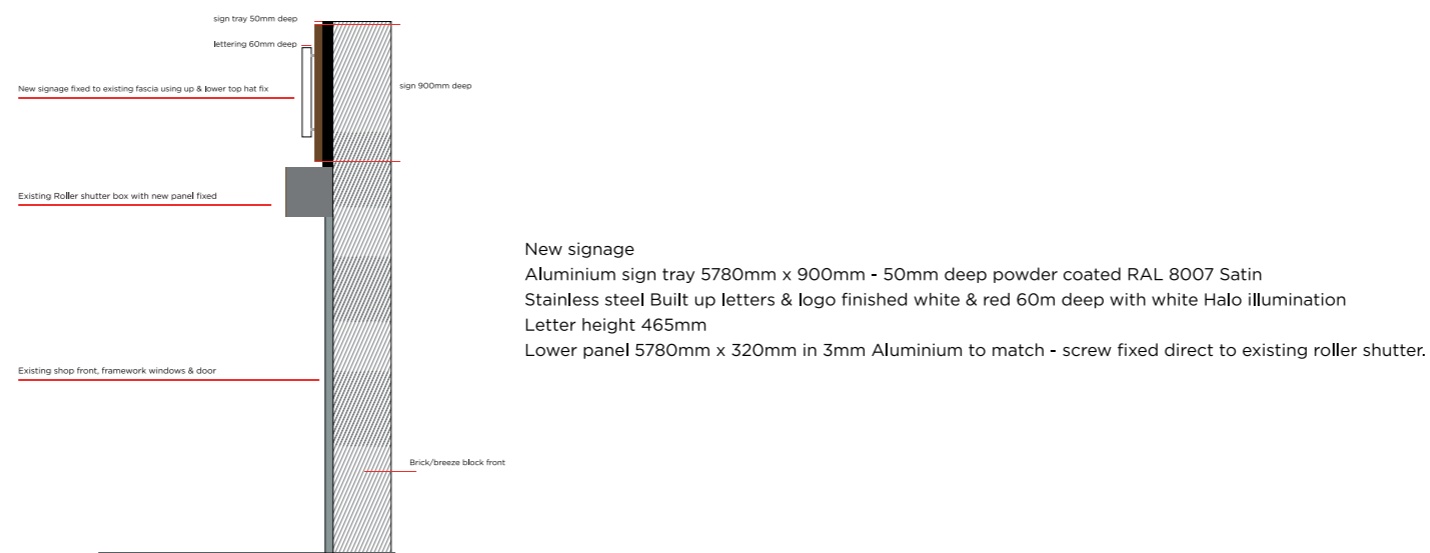

1 Front Elevation

2 Side Elevation

CLIENT	The One Cafe
PROJECT	Change of signage & window graphics 1 Chalton Street - London - NW1 1JD
DRAWING TITLE	FRONT & SIDE ELEVATIONS 1 Chalton Street - London - NW1 1JD
SCALE	1-50 SCALE @ A3
DATE & DRAWN BY	30/5/24 Stuart Campbell
NOTES	