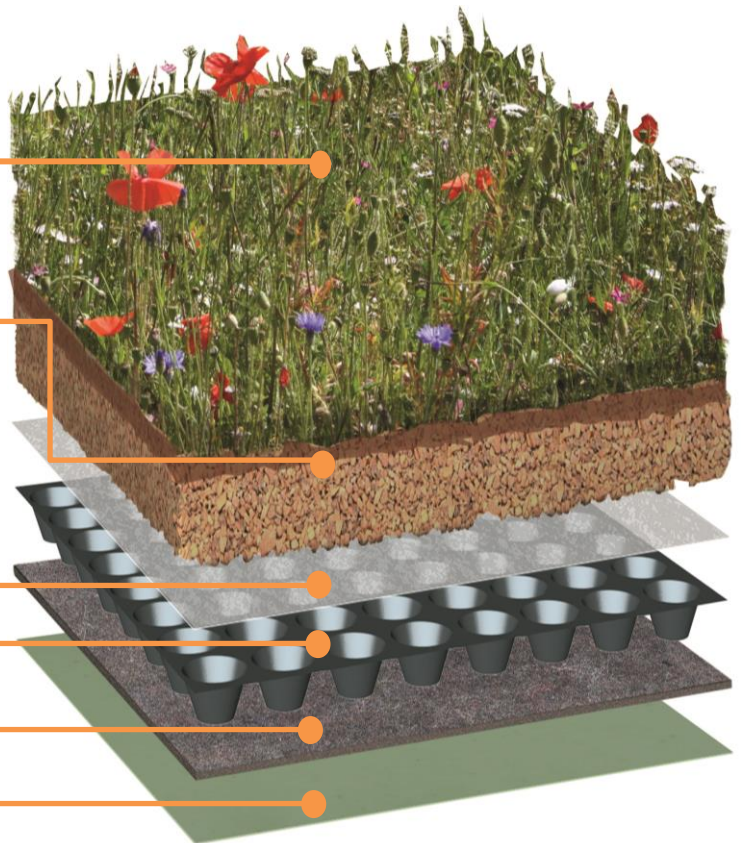

TECHNICAL SYSTEM SUMMARY

WILDFLOWER BLANKET SYSTEM

EXTENSIVE GREEN ROOF SOLUTION

This lightweight biodiverse green roof vegetation blanket provides instant greening of a roof with a mixture of 24 species of wildflowers. A comprehensive range of guarantees are available for this system.

Wildflower Blanket XF118 includes 24 species of wildflower and herbs incorporated into the blanket. Selected species can be chosen to suit the project and location.

Bauder Biodiverse Substrate is a lightweight growing material that is manufactured to meet FLL guidelines.

Bauder Filter Fleece is a filtration layer that prevents substrate fines from washing into the drainage and water storage layer.

DSE 20 is a lightweight 20mm thick multi-functional water storage and drainage layer

Bauder FSM600 Protection Mat is a polyester and polypropylene fibre mix protection layer.

Bauder PE Foil Separation Layer is a polyethylene foil separation and slip layer manufactured from recycled granules.