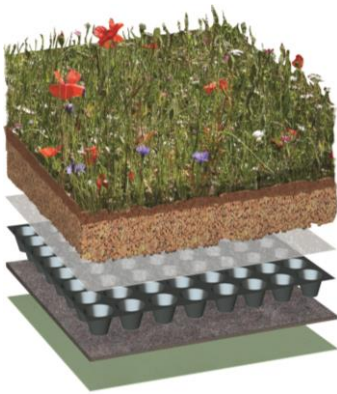

Weight Loading

Based on 80mm substrate depth and 0-5° pitch

Product	Thickness (mm)	Saturated Weight (Kg/m²)
Wildflower Blanket XF118	25.0	42.0
Bauder Biodiverse Substrate	80.0	120.0
Bauder Filter Fleece	1.0	0.125
DSE20 Drainage Layer	20.0	8.6*
Bauder FSM600 Protection Mat	4.0	0.6
Bauder PE Foil Separation Layer	0.2	0.190
Totals	130.20	171.515

* Saturated weight when filled with water only