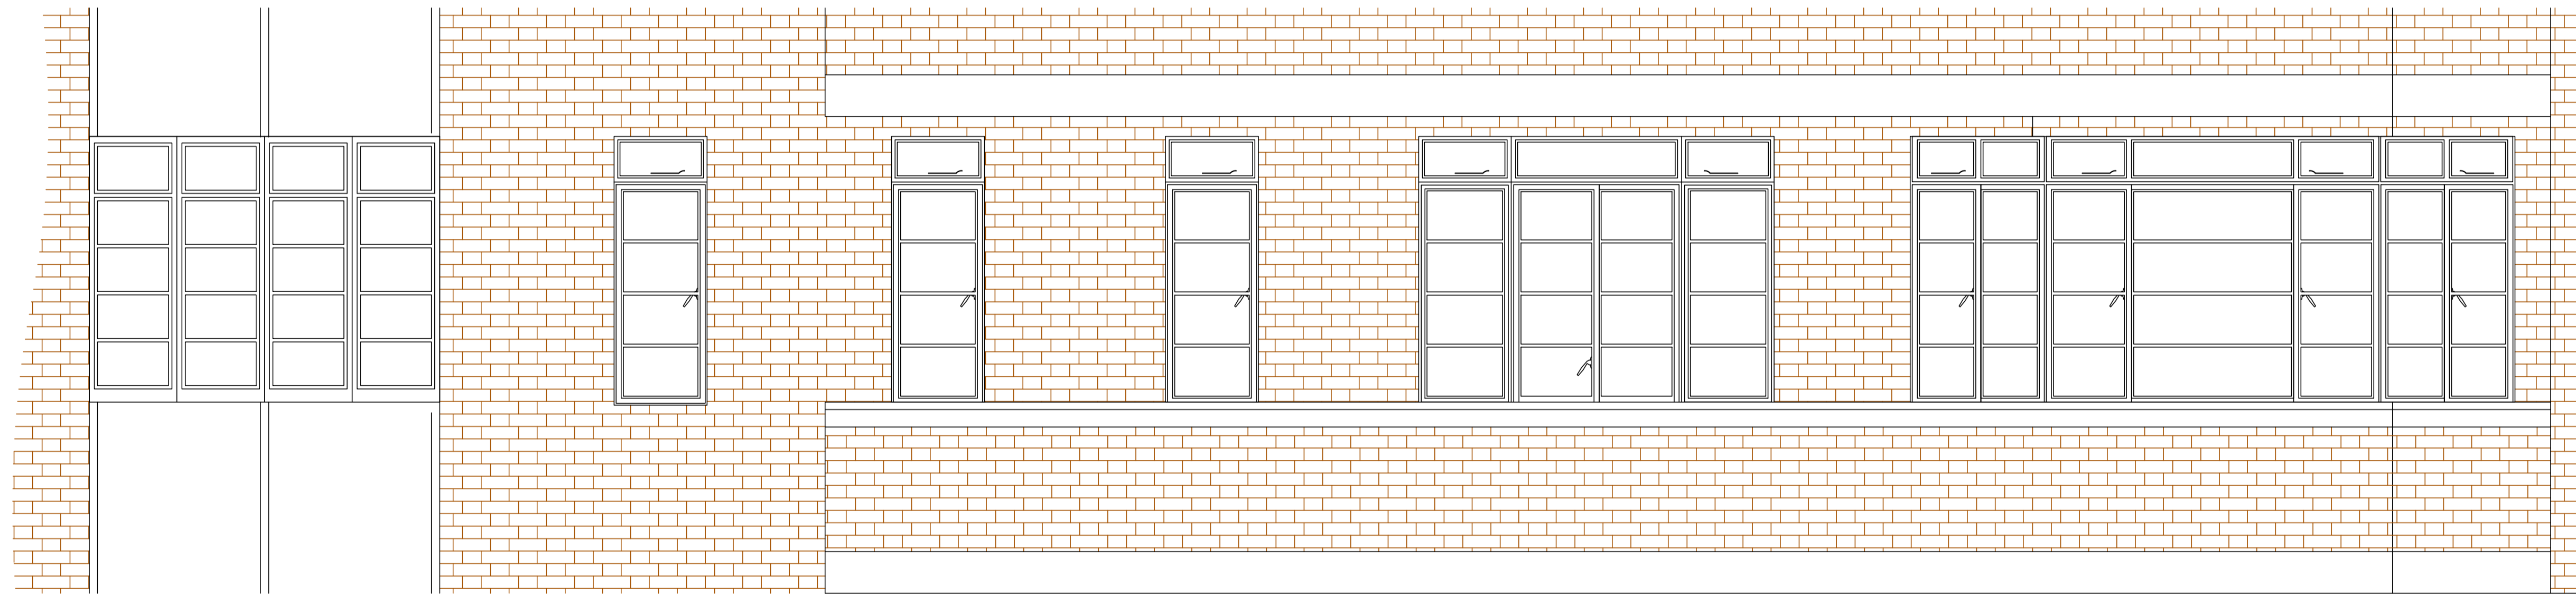

ORIGINAL CRITTALL BAY WINDOW

NEW DOUBLE GLAZED CRITTALL WINDOW

NEW DOUBLE GLAZED CRITTALL WINDOW

NEW DOUBLE GLAZED CRITTALL WINDOW

NEW DOUBLE GLAZED CRITTALL FRENCH DOORS AND WINDOWS

NEW DOUBLE GLAZED CRITTALL BAY WINDOW

FLAT 57 - PROPOSED ELEVATION

ORIGINAL CRITTALL BAY WINDOW

SINGLE GLAZED CRITTALL WINDOW

SINGLE GLAZED CRITTALL WINDOW

SINGLE GLAZED CRITTALL WINDOW

SINGLE GLAZED CRITTALL FRENCH DOORS AND WINDOWS

SINGLE GLAZED CRITTALL BAY WINDOW

FLAT 57 - EXISTING ELEVATION

FLAT 57 - SECOND FLOOR

PROPOSED REPLACEMENT CRITTALL WINDOWS
 57 HILLFIELD COURT LONDON NW3
 SCALE AS MARKED

APR 2024

597 001