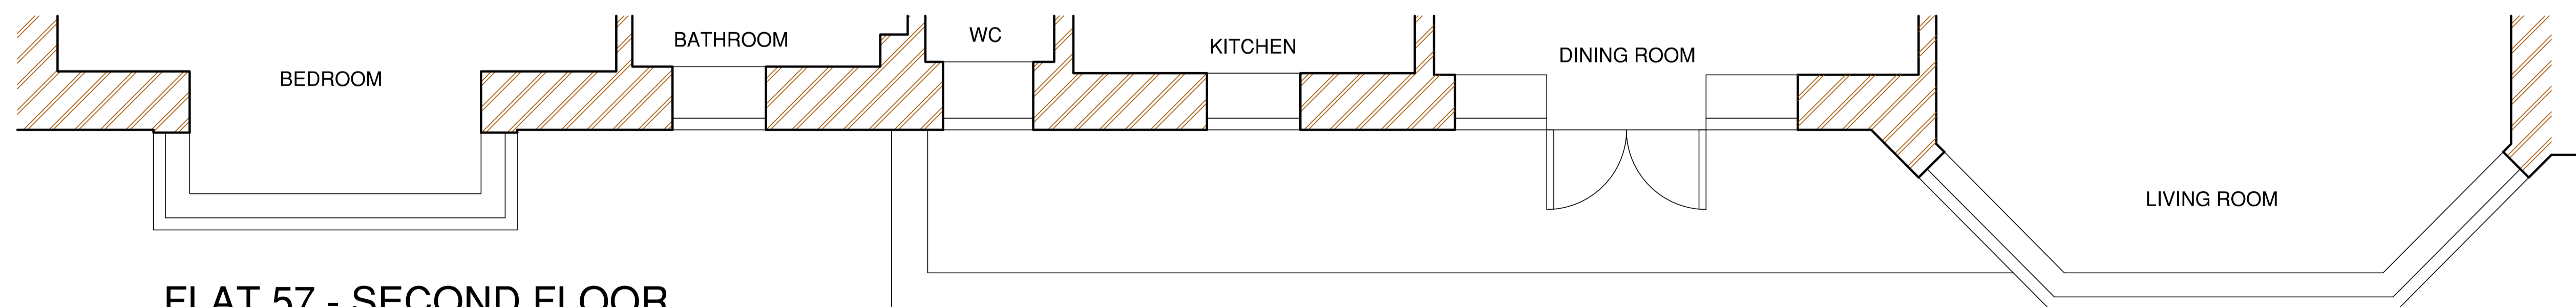

FLAT 57 - PROPOSED ELEVATION

ORIGINAL CRITTALL BAY WINDOW

SINGLE GLAZED CRITTALL WINDOW

SINGLE GLAZED CRITTALL WINDOW

SINGLE GLAZED CRITTALL WINDOW

SINGLE GLAZED CRITTALL FRENCH DOORS AND WINDOWS

SINGLE GLAZED CRITTALL BAY WINDOW

FLAT 57 - EXISTING ELEVATION

FLAT 57 - SECOND FLOOR

PROPOSED REPLACEMENT CRITTALL WINDOWS
 57 HILLFIELD COURT LONDON NW3
 SCALE AS MARKED

APR 2024

597 001