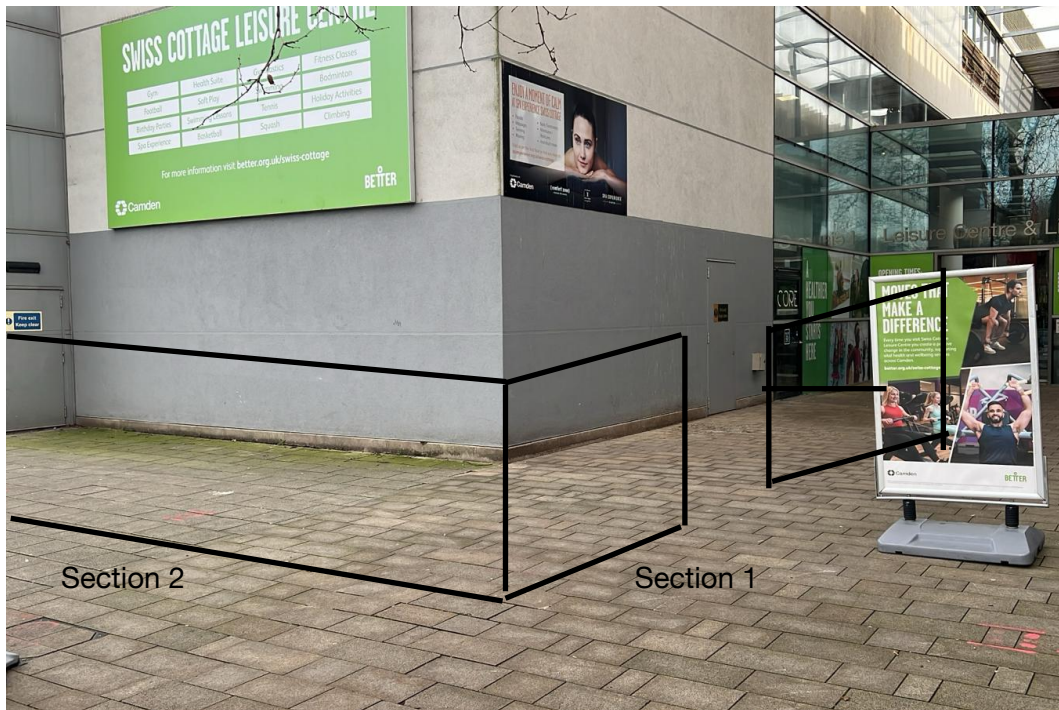

Commercial Parasol

- Dimensions 2730(H) x 2500(Ø)mm
- Material Nyatoh hardwood and polyester
- Weight 10kg
- Colour Navy Blue
- Thick, 245gsm polyester canopy offers

Bistro Paris Chair

- Seat Height 450 mm
- Back Height 890 mm
- Chair Width 420 mm

Ash Flip Bistro Table

- Dimensions 730(H) x 600(W) x 600(D)mm
- Material Aluminium & Ash Wood
- Weight 7kg
- Colour Silver
- Flip top to optimise storage space

Canvas Barrier

- Dimensions 700(H) x 1430(W) x 20(D)mm
- Material Polyester
- Weight 1.9kg
- Colour Dark Blue
- Black colour way adds a premium and

Outside current view

Core Swiss Cottage Cafe
4A Adelaide Road, London, NW3 3NF
Section 2

Fire
Exit
door

3m

Pedestrian pavement overlooking park

7.1m
Overall
to the
park
edge

5.79m

Area to be occupied by amenities

Chair dimensions 0.42x0.89m

Table dimensions 0.60x0.60m