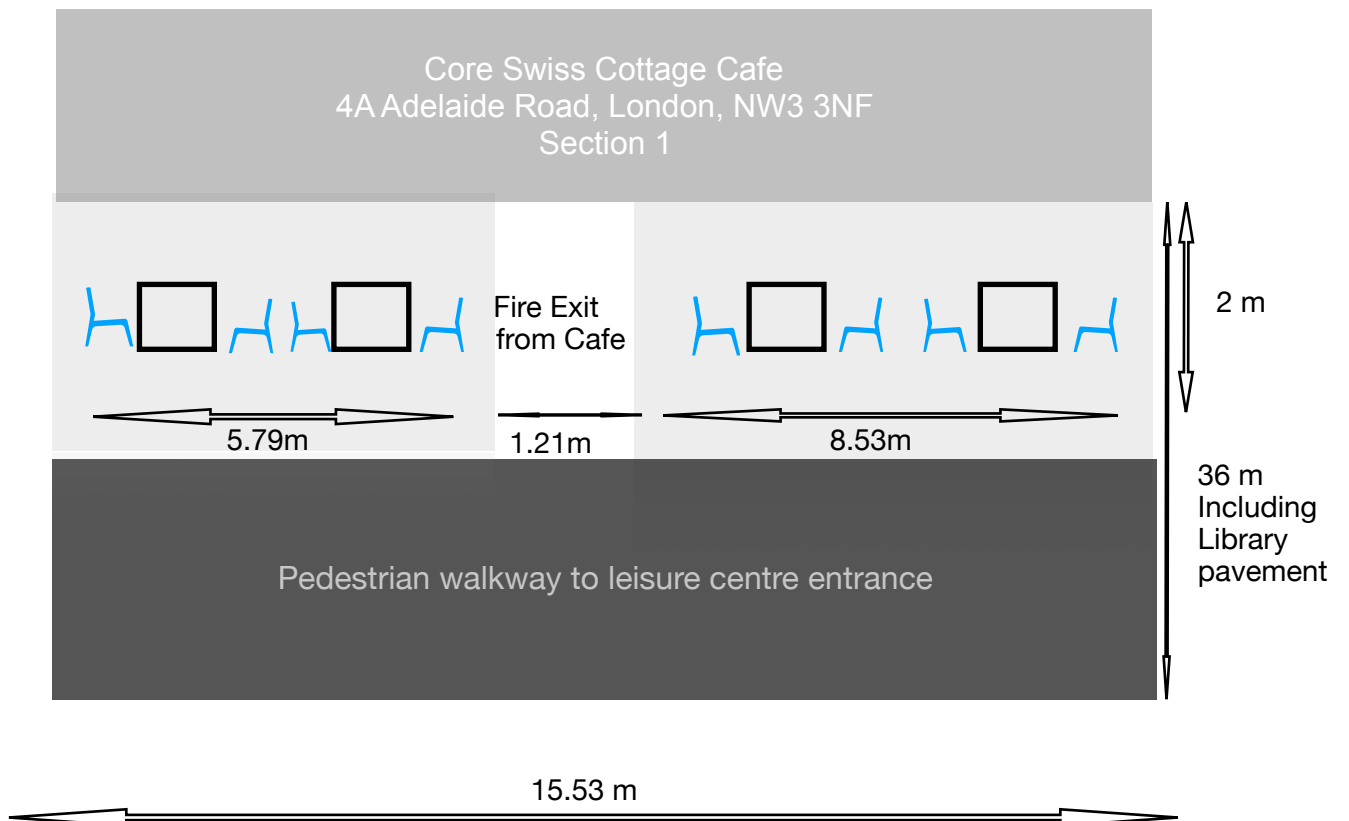

Commercial Parasol

- Dimensions 2730(H) x 2500(Ø)mm
- Material Nyatoh hardwood and polyester
- Weight 10kg
- Colour Navy Blue
- Thick, 245gsm polyester canopy offers

Bistro Paris Chair

- Seat Height 450 mm
- Back Height 890 mm
- Chair Width 420 mm

Ash Flip Bistro Table

- Dimensions 730(H) x 600(W) x 600(D)mm
- Material Aluminium & Ash Wood
- Weight 7kg
- Colour Silver
- Flip top to optimise storage space

Canvas Barrier

- Dimensions 700(H) x 1430(W) x 20(D)mm
- Material Polyester
- Weight 1.9kg
- Colour Dark Blue
- Black colour way adds a premium and

Outside current view

Core Swiss Cottage Cafe
4A Adelaide Road, London, NW3 3NF
Section 2

Fire
Exit
door

3m

Pedestrian pavement overlooking park

7.1m
Overall
to the
park
edge

5.79m

Area to be occupied by amenities

Chair dimensions 0.42x0.89m

Table dimensions 0.60x0.60m