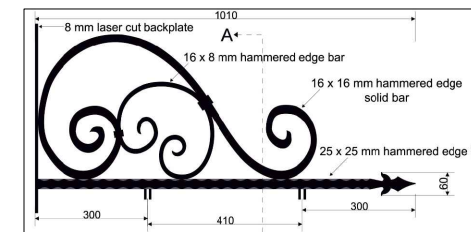

An approx. 0.9M long x 1.2M high formed aluminum overhanging panel projecting in black background displaying approx. 0.86M long x approx. 0.74M high 'Breakfast & Brunch Coffee Lunch Juice Smoothies Cakes And more!' letters in white and approx. 0.86M long x 0.25M high 'Rated best CAFÉ in Covent Garden' letters in white. Sign will be externally illuminated with trough lights, the colour of the illumination will be white.

Drawn By	R.A
Checked By	K.K

PROJECT STATUS	PLANNING
	PROPOSED SIGN & AWNING DETAILS

PROJECT	188-189 DRURY LANE WC2B 5QD

SHEET	ELEVATIONS
JOB No.	16.096

DRAWING NUMBER	P202	REV
DATE	29/05/2024	R1

ARCHITECTURE / PLANNING / LICENSING
352 Green Lanes, Palmers Green, London N13 5TJ - 020 8801 6601
www.advancearchitecture.co.uk
info@advancearchitecture.co.uk