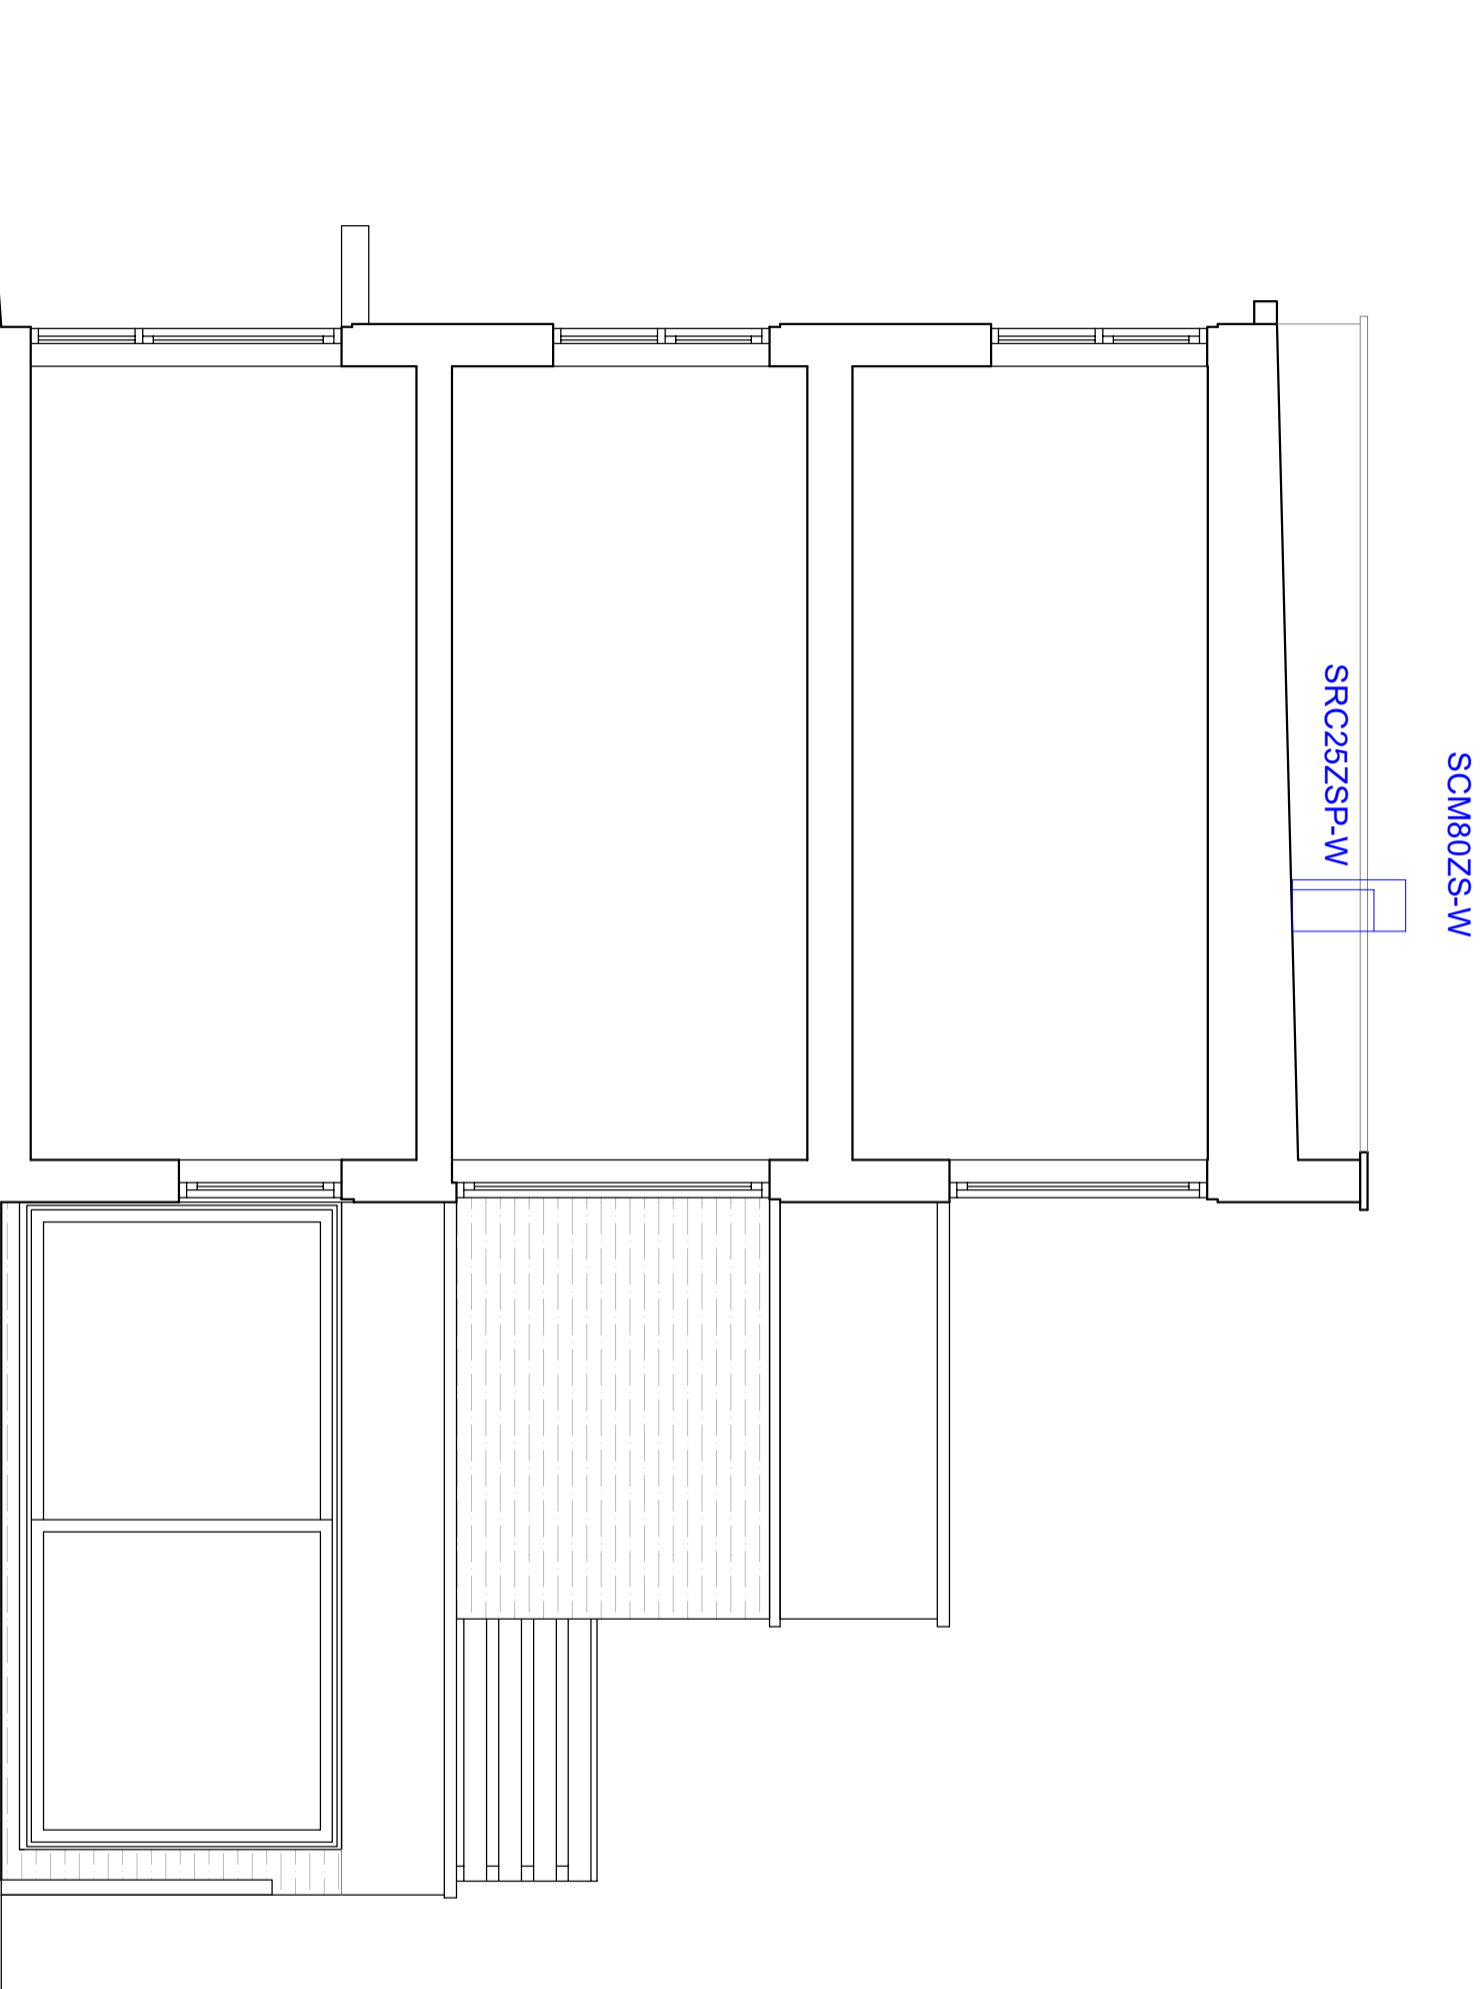

REVISIONS
REV. DATE REVISION NOTES:

KEY

KASIA WHITEFIELD DESIGN

JOB 19 HAWTREY ROAD
LONDON NW3 3SS
TITLE SECTION / SIDE ELEVATION (WEST)
AS PROPOSED

DATE	SCALE	STATUS	REVISION
2024.05.27	1:50@A3	PROPOSED	
PROJECT NO.	DRAWING NO.		

HR19.6 P8