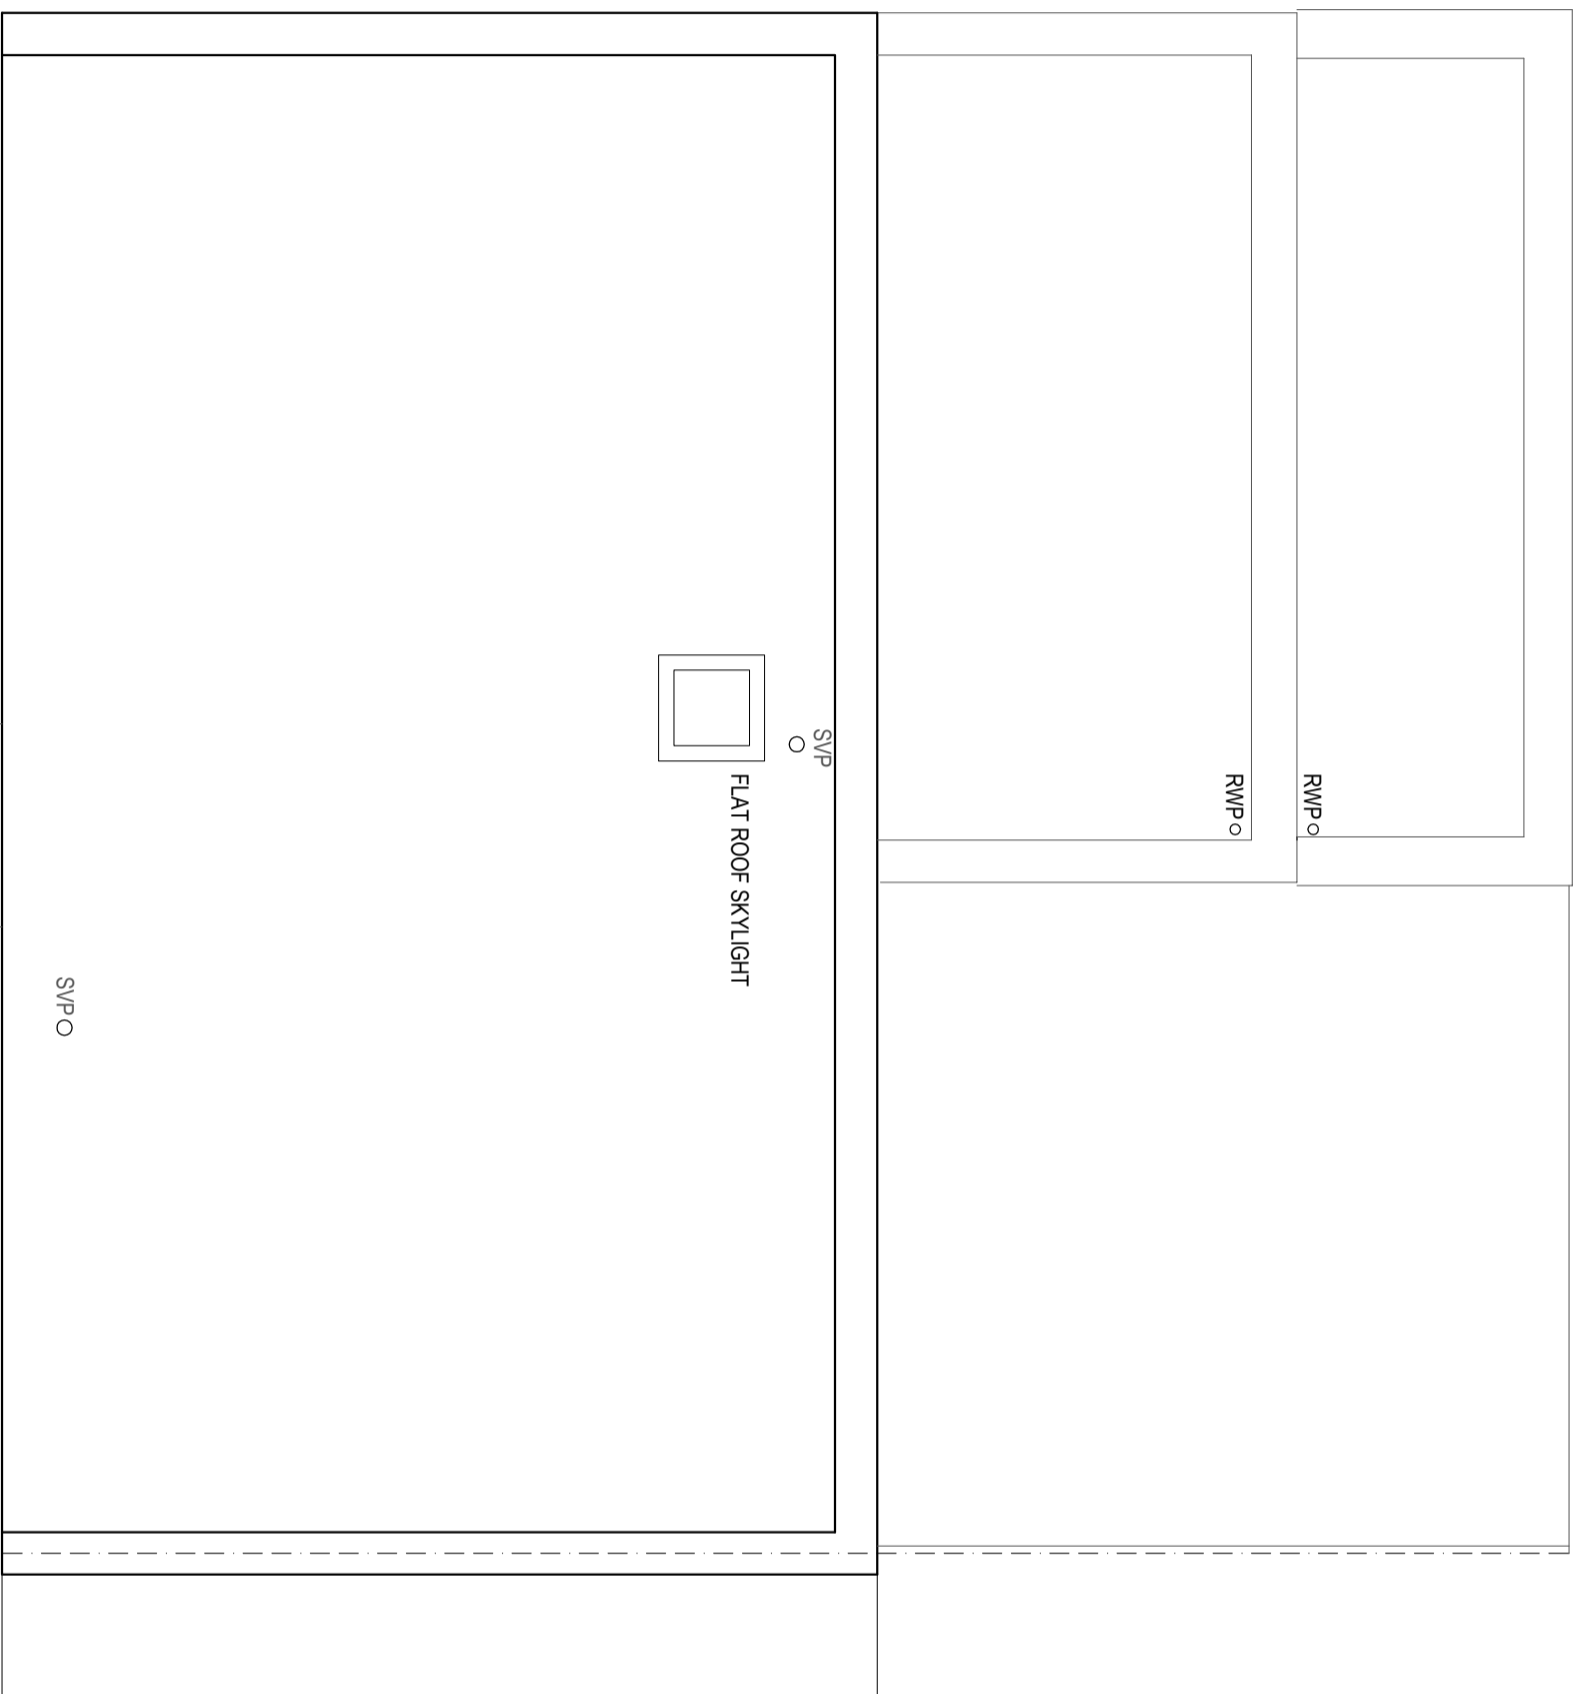

REVISIONS
REV/ DATE REVISION NOTES:

KEY

NOTES
1. Do not scale from this drawing.
2. All dimensions are in meters unless otherwise stated.
3. Report all drawing errors, omissions and discrepancies to the architect/designer.

KASIA WHITEFIELD DESIGN

JOB
19 HAWTREY ROAD
LONDON NW3 3SS
TITLE
ROOF PLAN
AS EXISTING

DATE	SCALE	STATUS
2024.05.28	1:50@A3	EXISTING

PROJECT NO.	DRAWING NO.	REVISION
HR19.6	EX9