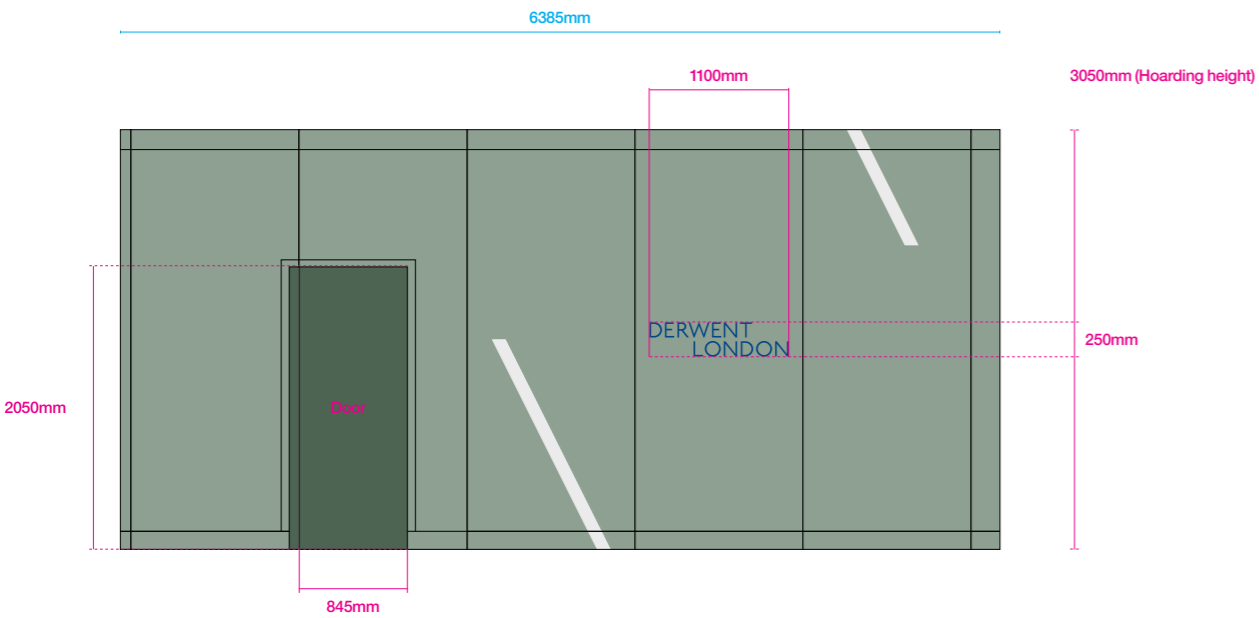

**Network
Hoarding**

Planning application
Hoarding dimensions and specification
Tottenham Court Road

**Hoarding to be constructed of 100%
Dibond panels, digitally printed and
installed on top of existing hoarding.**

Planning application
Hoarding dimensions and specification
Tottenham Court Road

20130mm