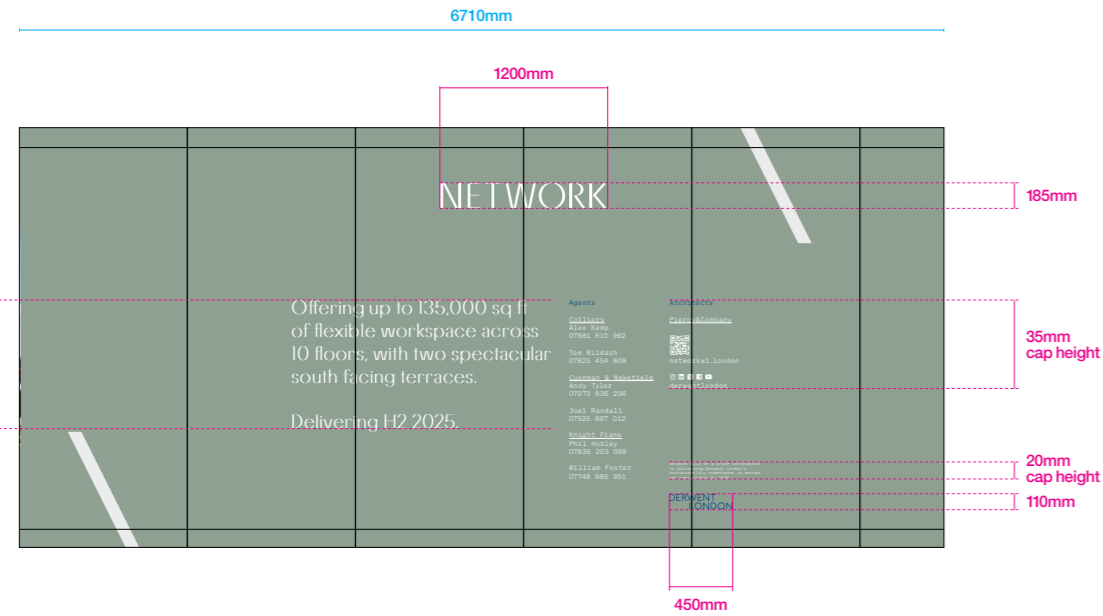

**Network
Hoarding**

Planning application
Hoarding dimensions and specification
Tottenham Court Road

**Hoarding to be constructed of 100%
Dibond panels, digitally printed and
installed on top of existing hoarding.**

Planning application
Hoarding dimensions and specification
Tottenham Court Road

20130mm