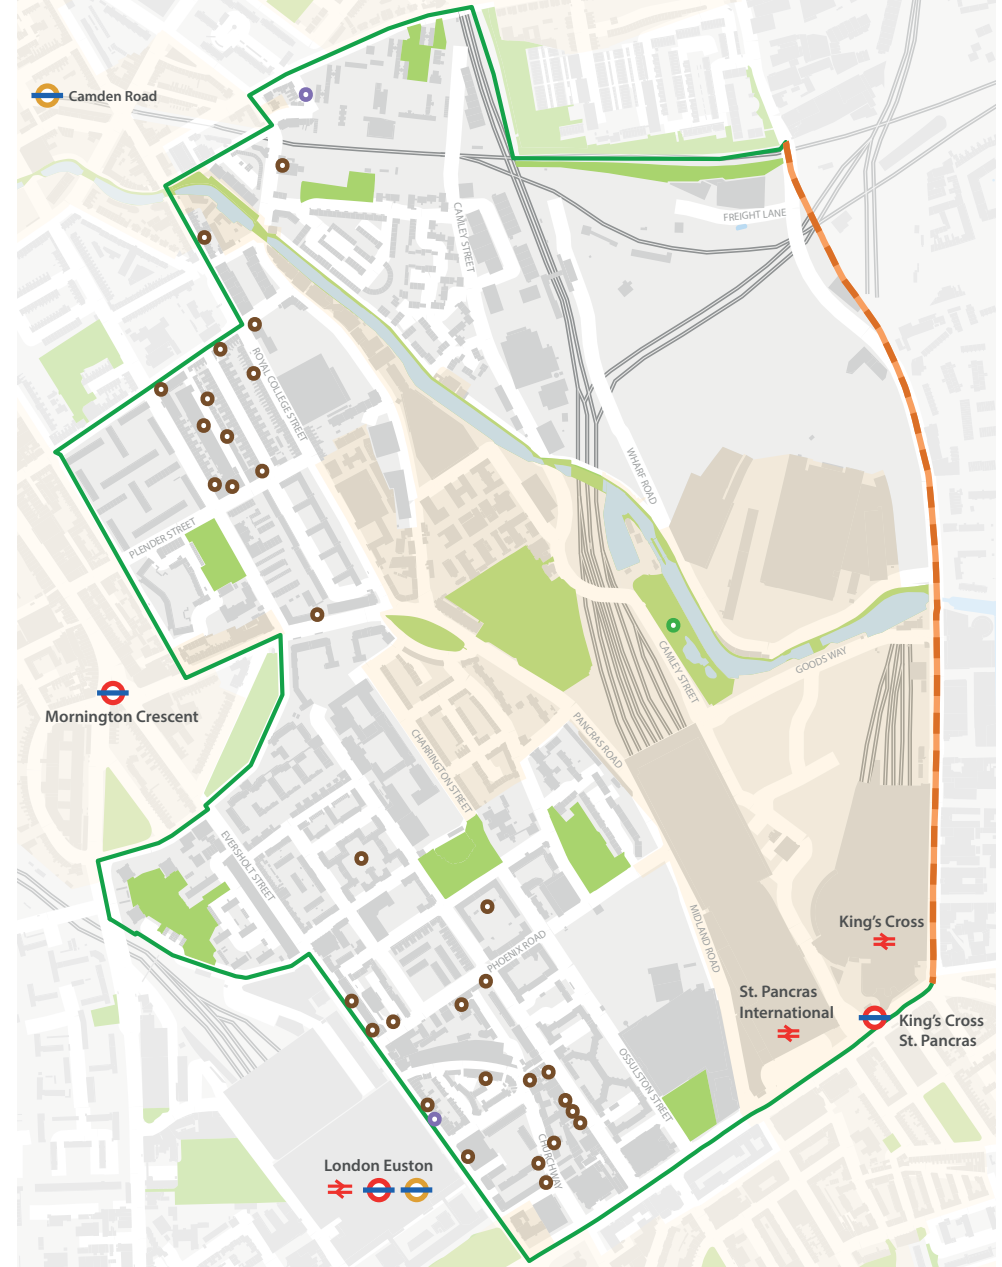

St Pancras and Somers Town

Camden's Local List

The ward map opposite shows the location of the assets identified on Camden's Local List within St Pancras and Somers Town.

(click on coloured markers to be taken to the page with details of that asset on)

KEY:

- | | | |
|------------------------------------|-------------------|------------------|
| Building or group of buildings | Open space | Rail/Tube line |
| Natural features or landscape | Water | Ward boundary |
| Street feature or other structures | Conservation area | Borough boundary |