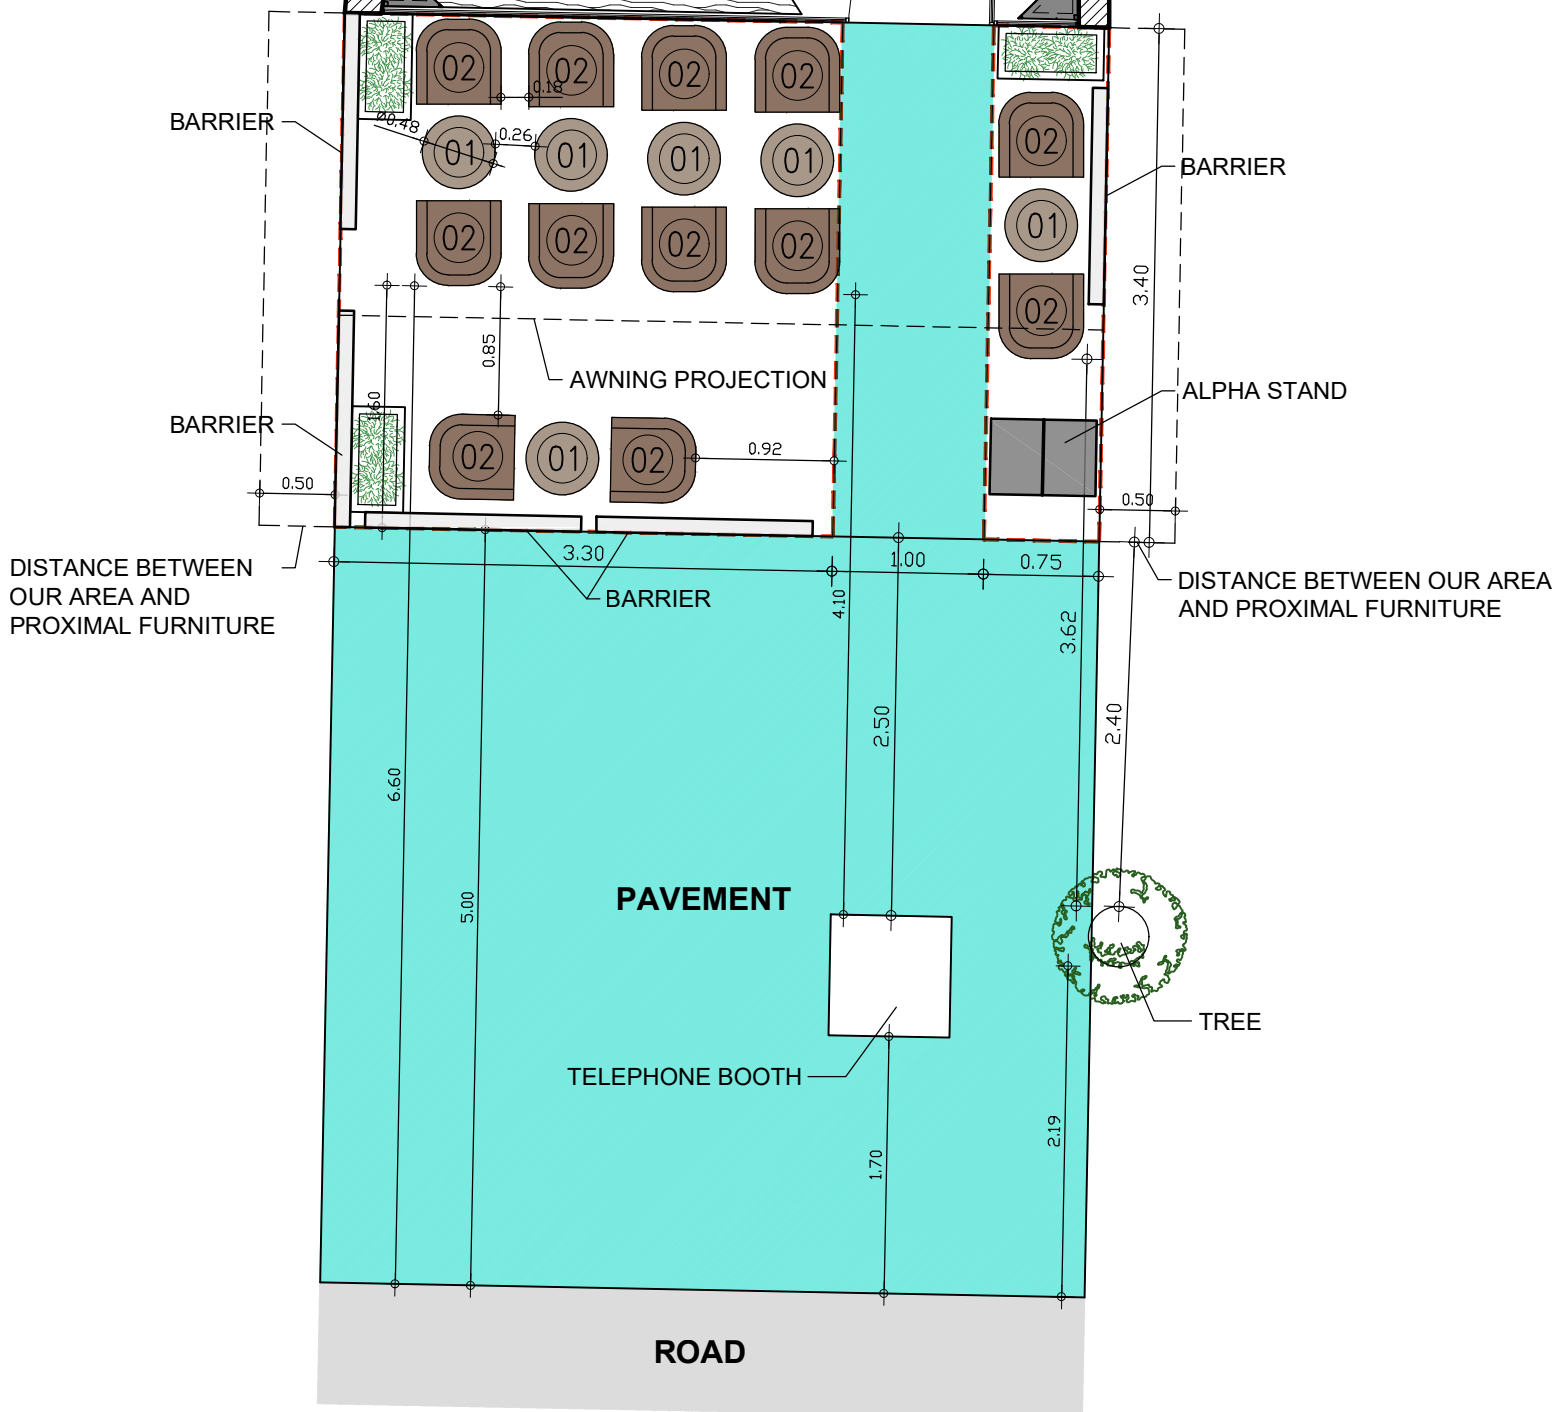

### FURNITURE MEMO

No	CODE	ITEMS	DIMENSIONS
01	TABLE PADOVA	6	Ø 0,48 m.
			
02	ARMCHAIR SAINT GERMAIN	12	57cm x 57cm
			

 AREA FOR THE PEDESTRIAN ACCESS

 AREA TO BE OCCUPIED BY AMENITIES

CAFE MIKEL LONDON - TOTTENHAM COURT ROAD  
**GROUND FLOOR PLAN - FURNITURE LAYOUT**  
 SCALE 1:50 (@ A3) - 10 / 2021