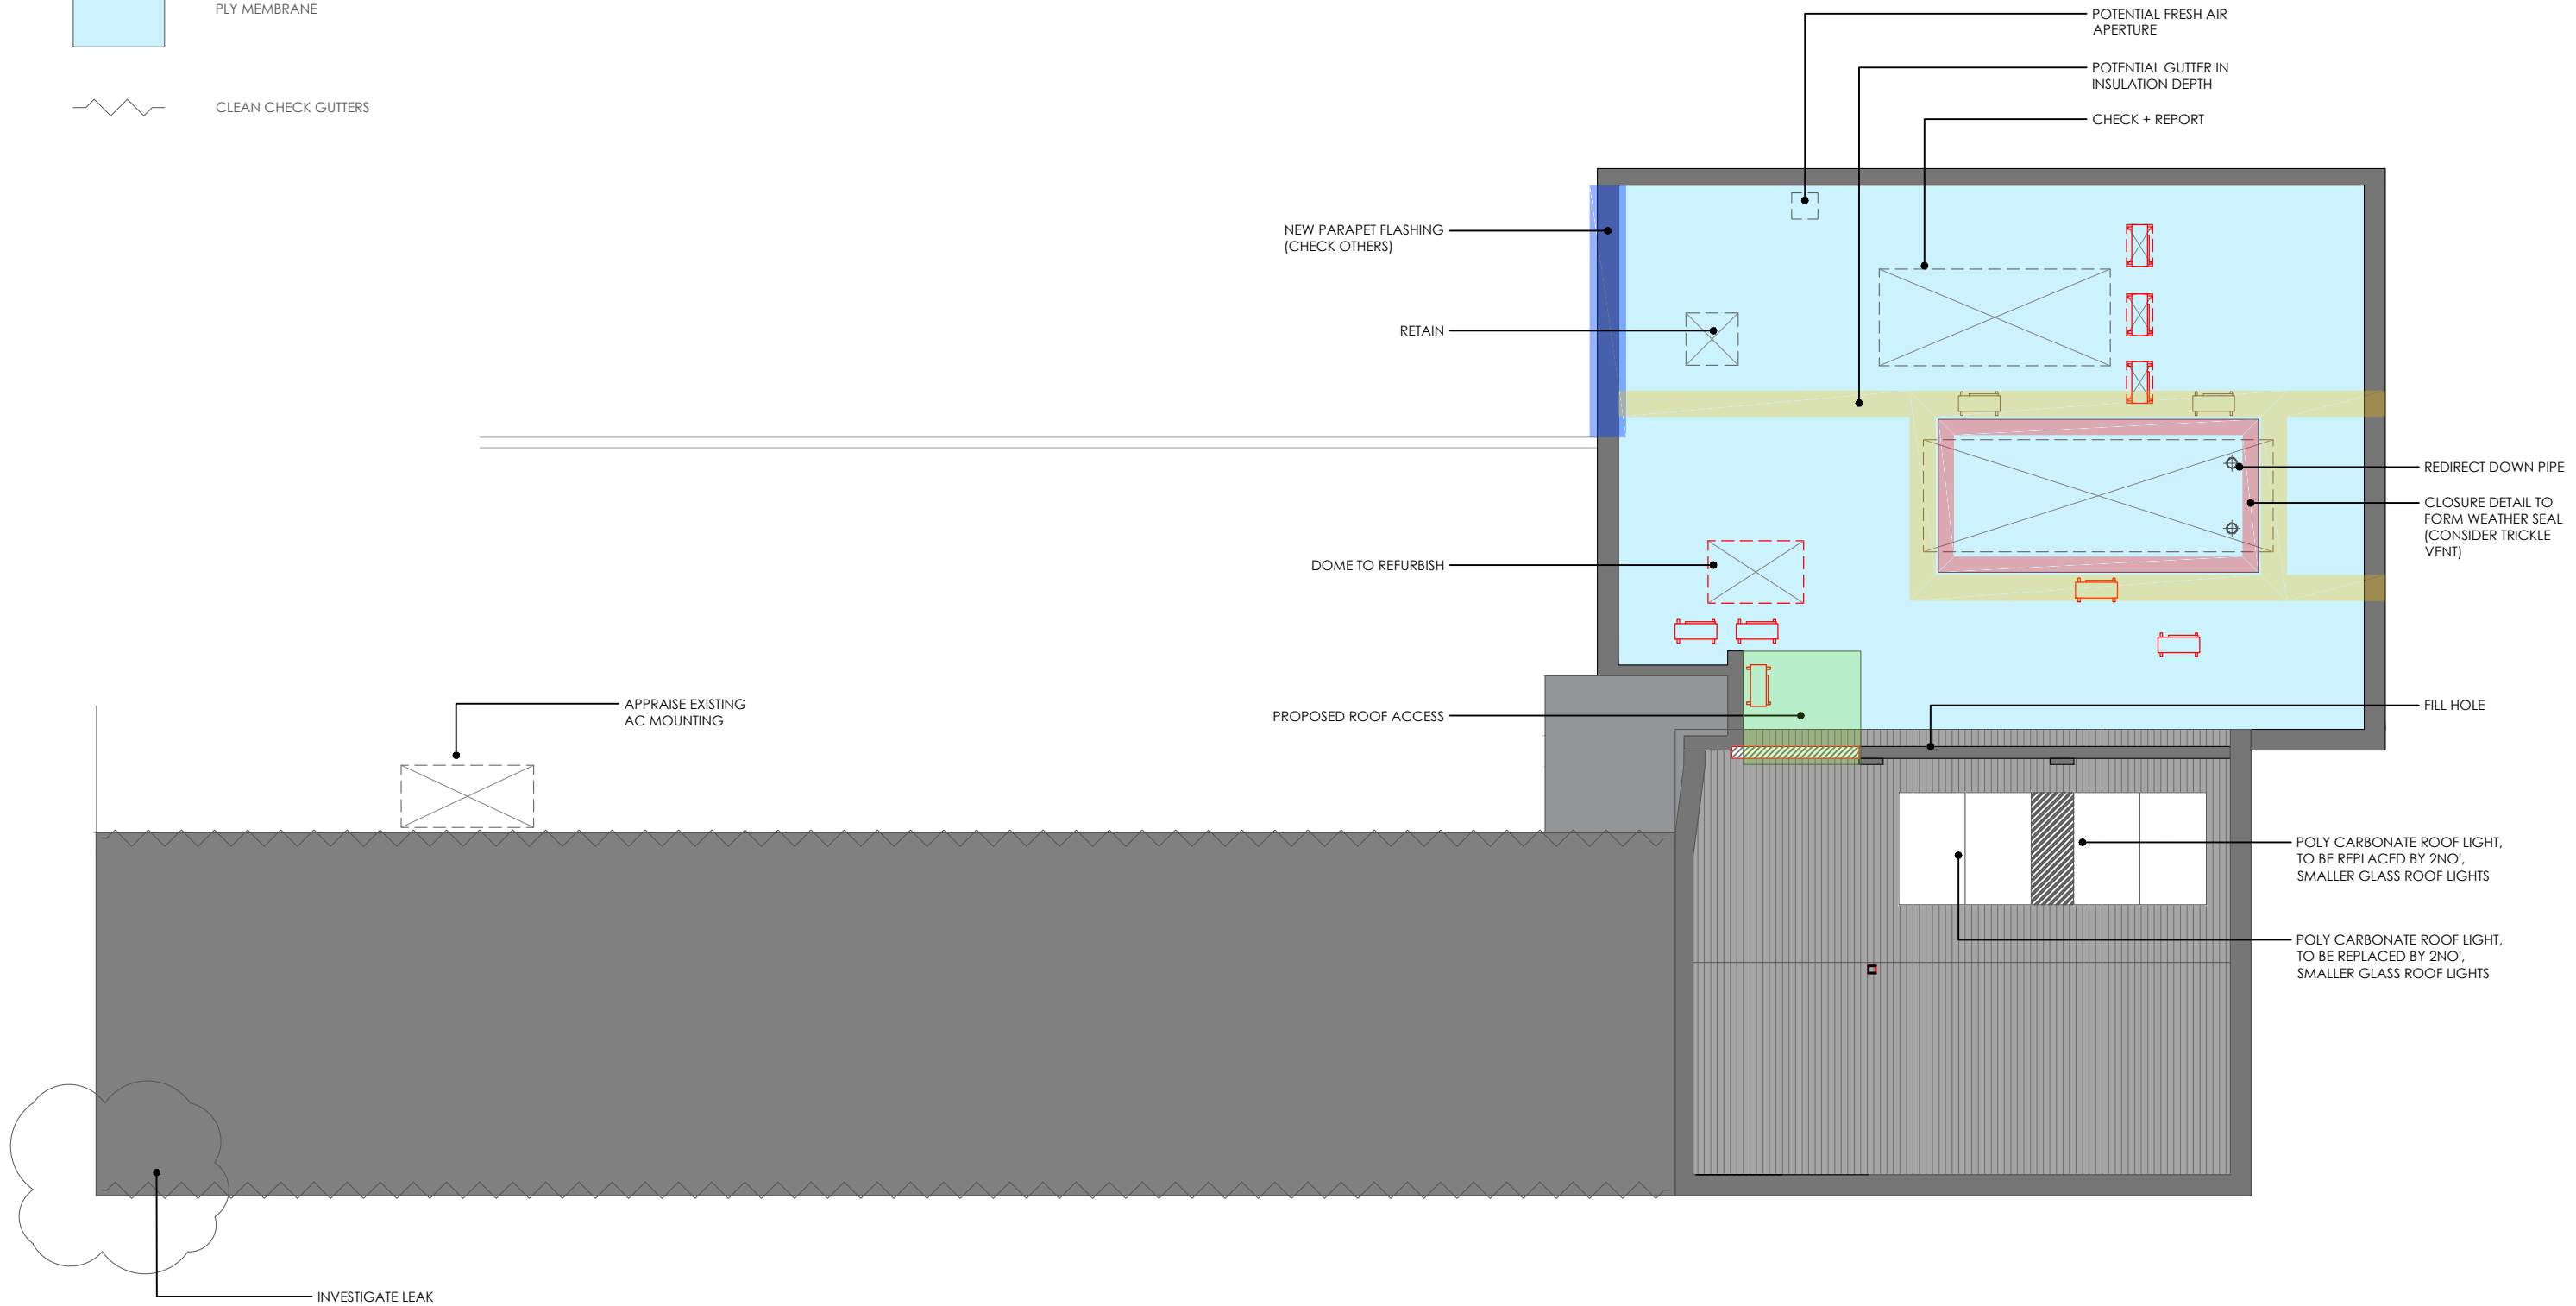

LEGEND

AREA OF INSULATION AND SINGLE PLY MEMBRANE

CLEAN CHECK GUTTERS

Scale 1:125

FIDUCIA

10 Golden square
London
W1F 9JA
T : 020 7751 9966
W : www.fiduciainteriors.com

This drawing is the Copyright of FIDUCIA INTERIORS LIMITED. It may not be reproduced in part or in whole without written permission. DO NOT SCALE FROM THIS DRAWING. All dimensions to be checked on site before work commences. SUBJECT TO BUILDING REGULATIONS, FIRE REGULATIONS AND STATUTORY APPROVALS. This drawing is only to be used in conjunction with drawing notes & specification prepared by FIDUCIA INTERIORS LTD to be in keeping with the construction (Design and Management) Regulations 2015 (CDM 2015)

CLIENT
BROWNLOW MEWS
DATE
14.03.2024

DRAWING TITLE
SECOND FLOOR
EXISTING ROOF ARRANGEMENT
DRAWING No.
5449-02-EX-ROOF

SCALE
1:125 @A3
REV

SITE ADDRESS
21A/22/23 BROWNLOW MEWS
LONDON
WC1N 2LA