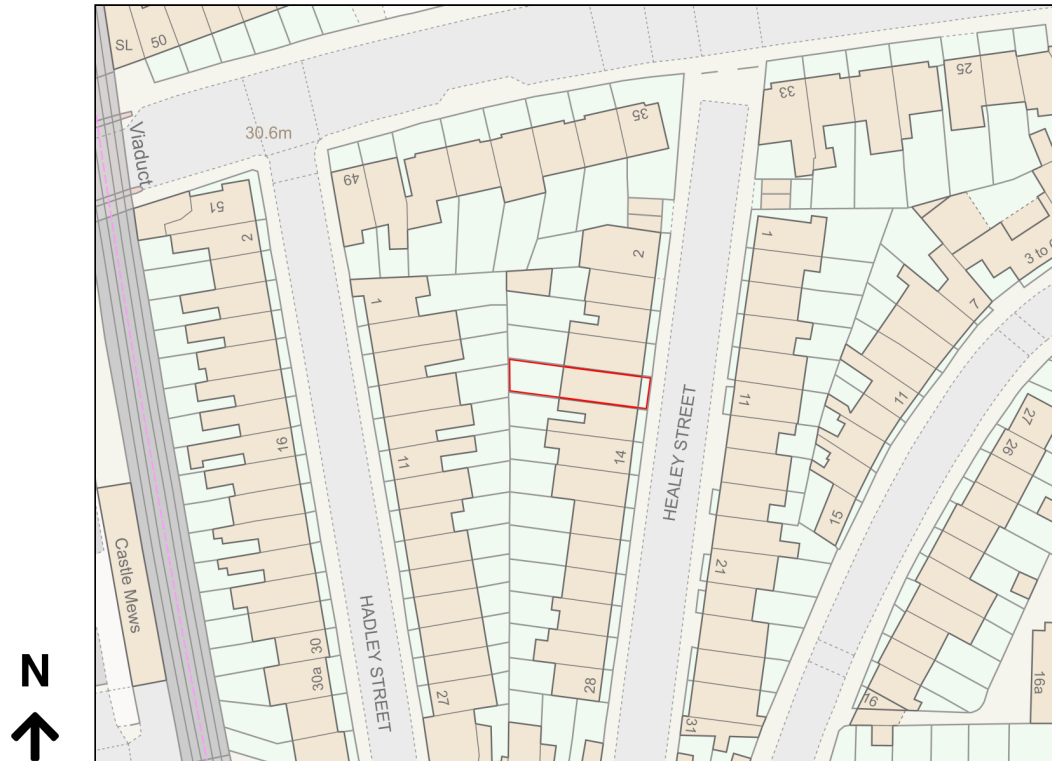

Location Plan

Site Address: 10, Healey Street, London, NW1 8SR

Date Produced: 22-May-2024

Scale: 1:1250 @A4

Planning Portal Reference: PP-13038723v1