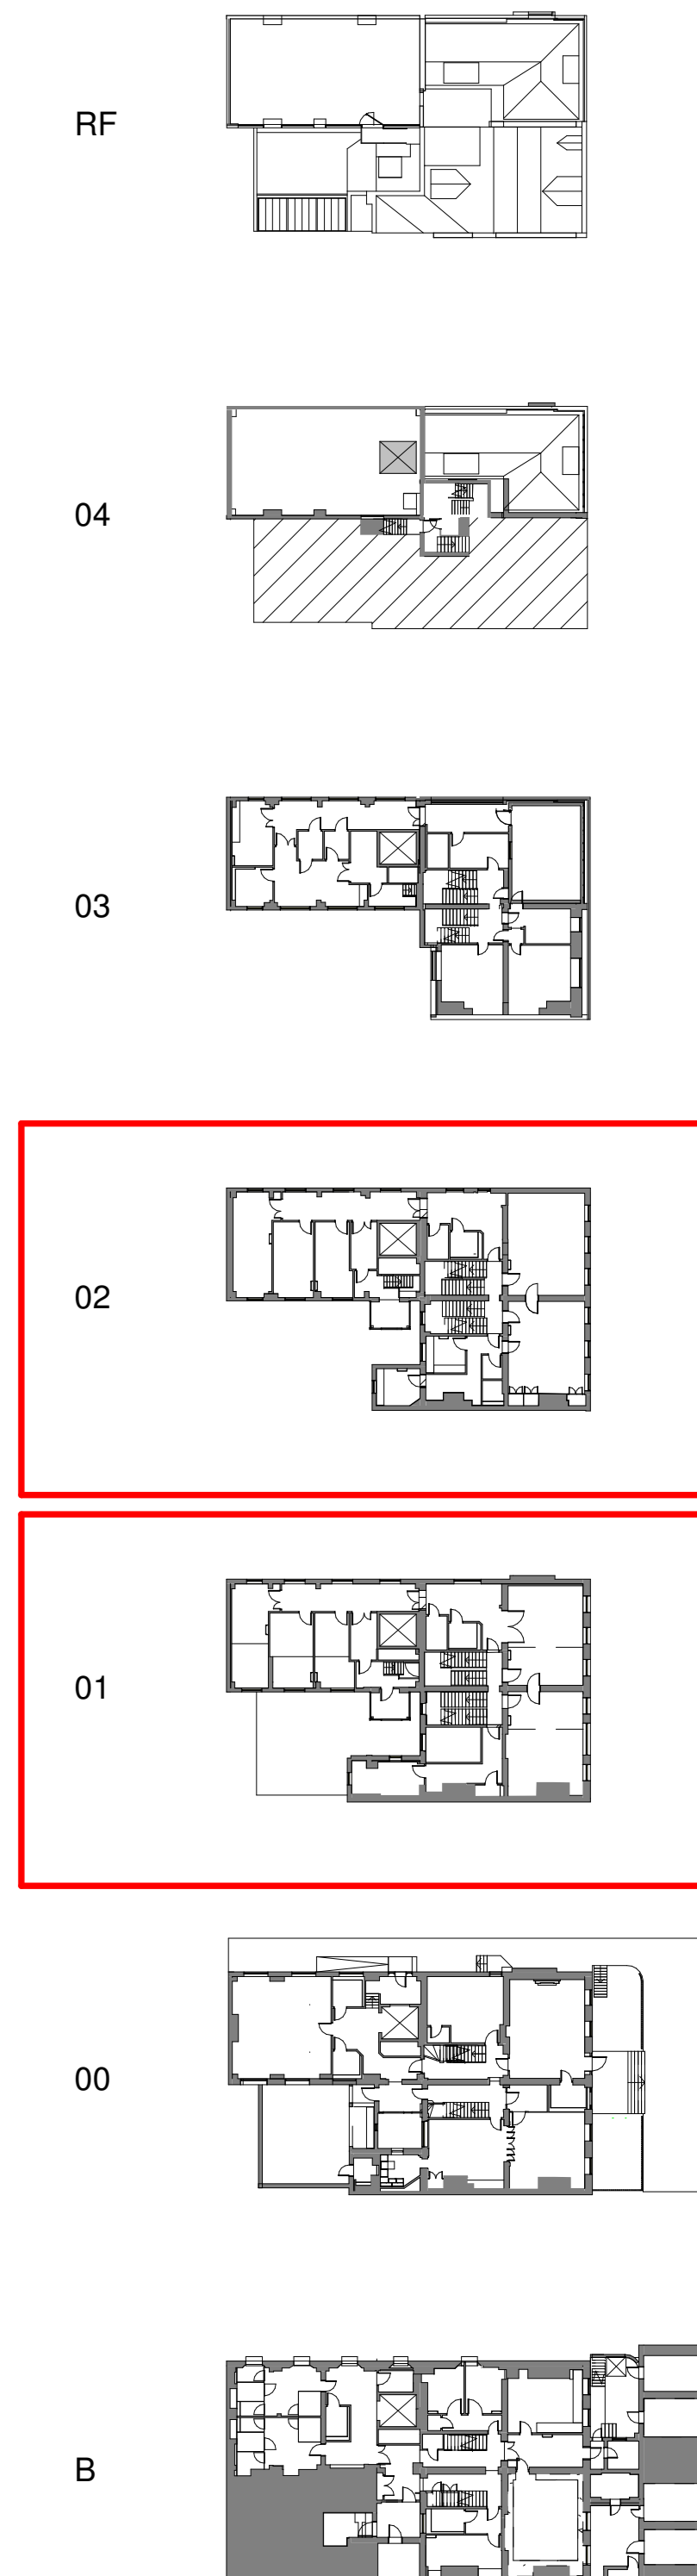

Demolished Second Floor
1 : 50

Demolished First Floor
1 : 50

Rev	Date	Description
Client	Amethyst	
<small>1 Bury Street Shoreditch Newcastle upon Tyne NE2 1AF +44 (0) 191 260 2450 www.csmarchitects.co.uk © CSM+ ARCHITECTS LLP</small>		
Project 42 Queen Square, London WC1N 3AQ		
Drawing Title Demolished First & Second Floor Plans		
Suitability	Size/Scale/Date/Drawn/Check	
A0-As Indicated-09/18/23-LS-CG		
Project Originator/Function/Spatial Form/Discipline Number		Revision
4952-106		