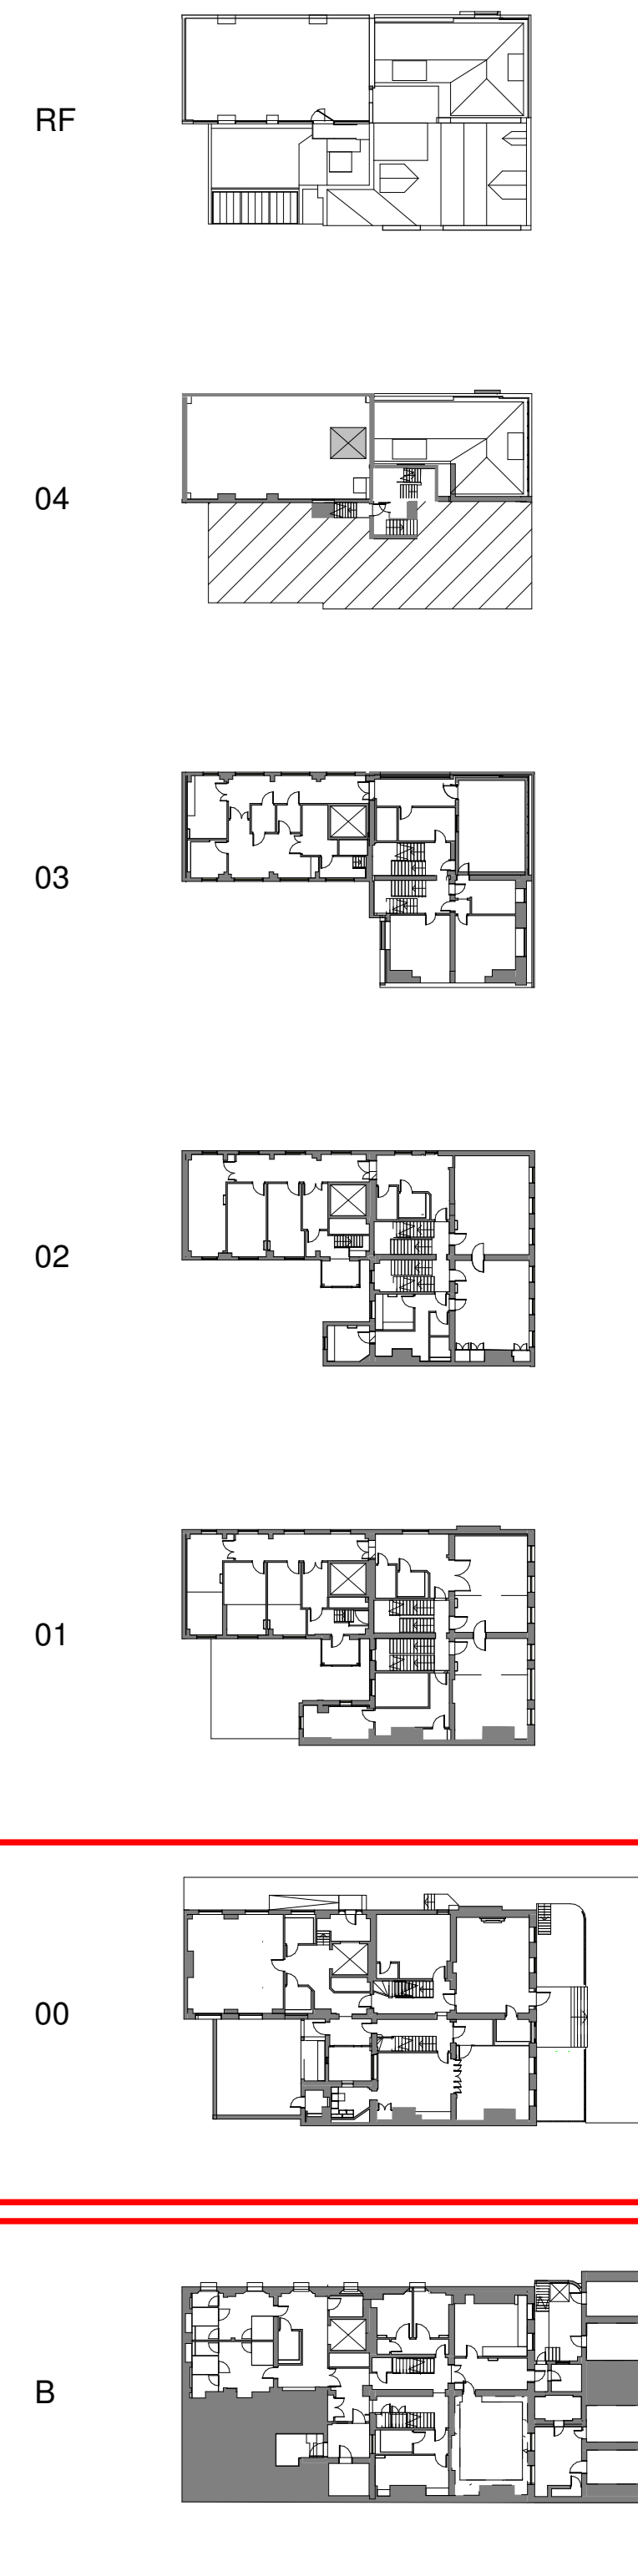

OLD GLOUCESTER ST

QUEEN SQUARE

Demolished GF  
1 : 50

Demolished Basement  
1 : 50

KEY:

Rev	Date	Description
Client		<b>Amethyst</b>
Project		<b>42 Queen Square, London WC1N 3AQ</b>
Drawing Title		<b>Demolished Basement &amp; Ground Floor Plans</b>
Drawn By		AO-As indicated-09/18/23-LS-CG
Checked By		
Project Originator/Function-Spatial Form-Discipline-Number		4952-105
Revision		