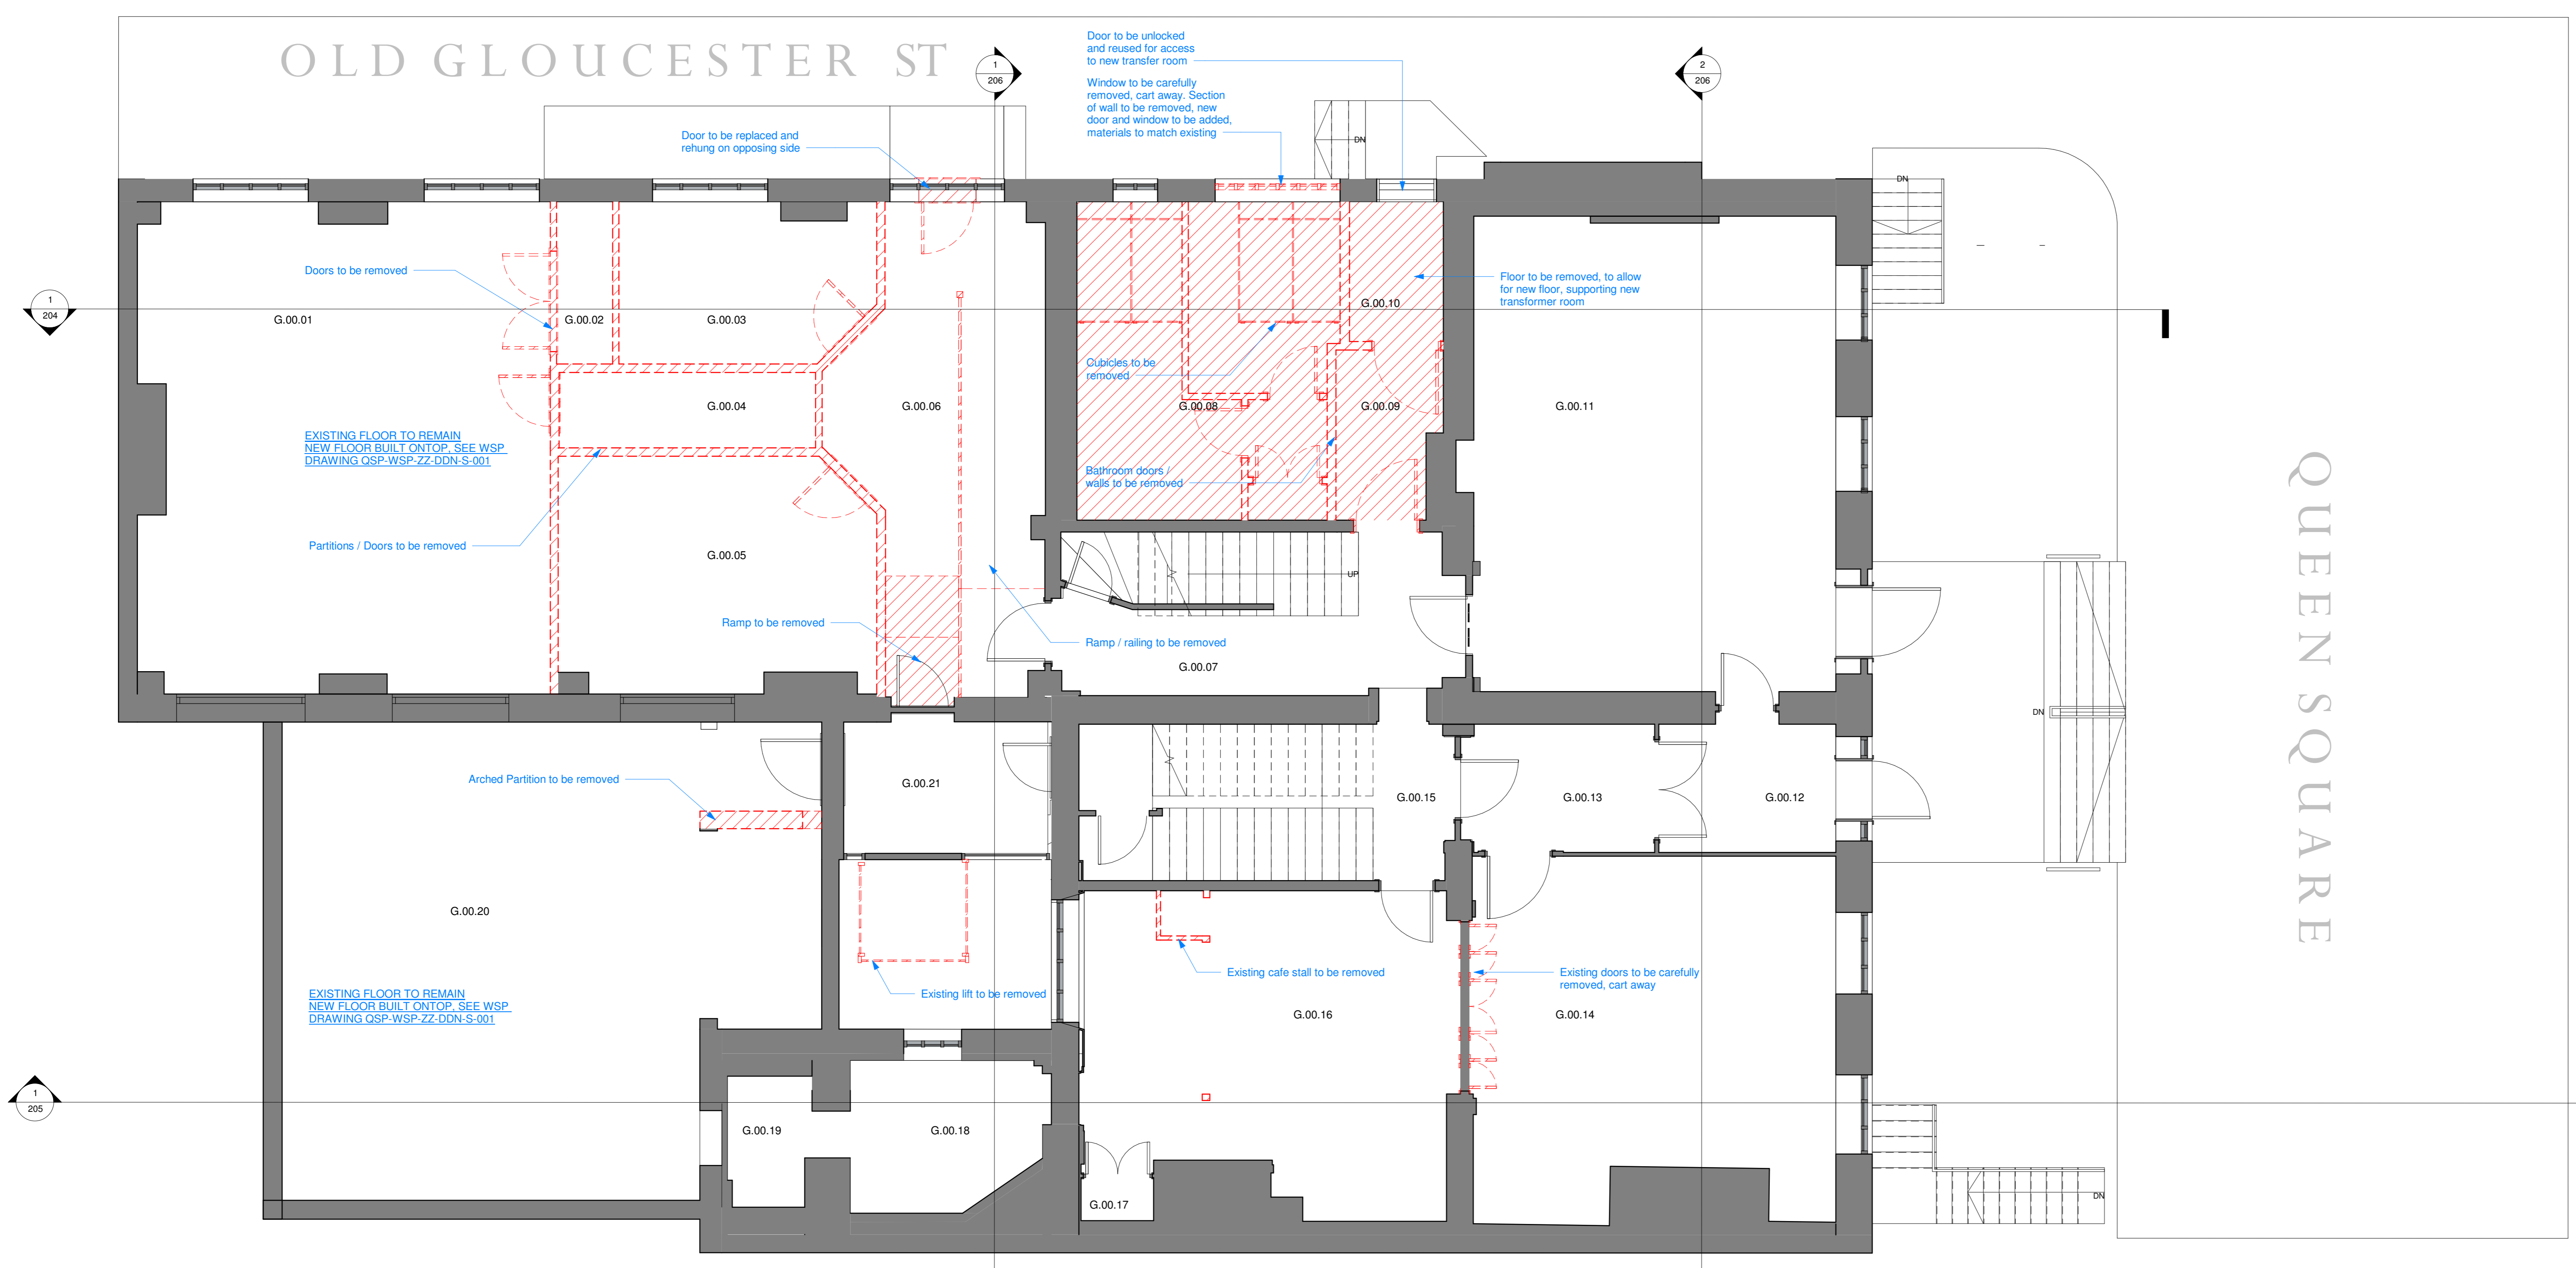

OLD GLOUCESTER ST

QUEEN SQUARE

Demolished GF  
1 : 50

Demolished Basement  
1 : 50

KEY:

Rev	Date	Description
Client		<b>Amethyst</b>
Project		<b>42 Queen Square, London WC1N 3AQ</b>
Drawing Title		<b>Demolished Basement &amp; Ground Floor Plans</b>
Drawn By		AO-As indicated-09/18/23-LS-CG
Checked By		
Project Originator/Function-Spatial Form-Discipline-Number		4952-105
Revision		