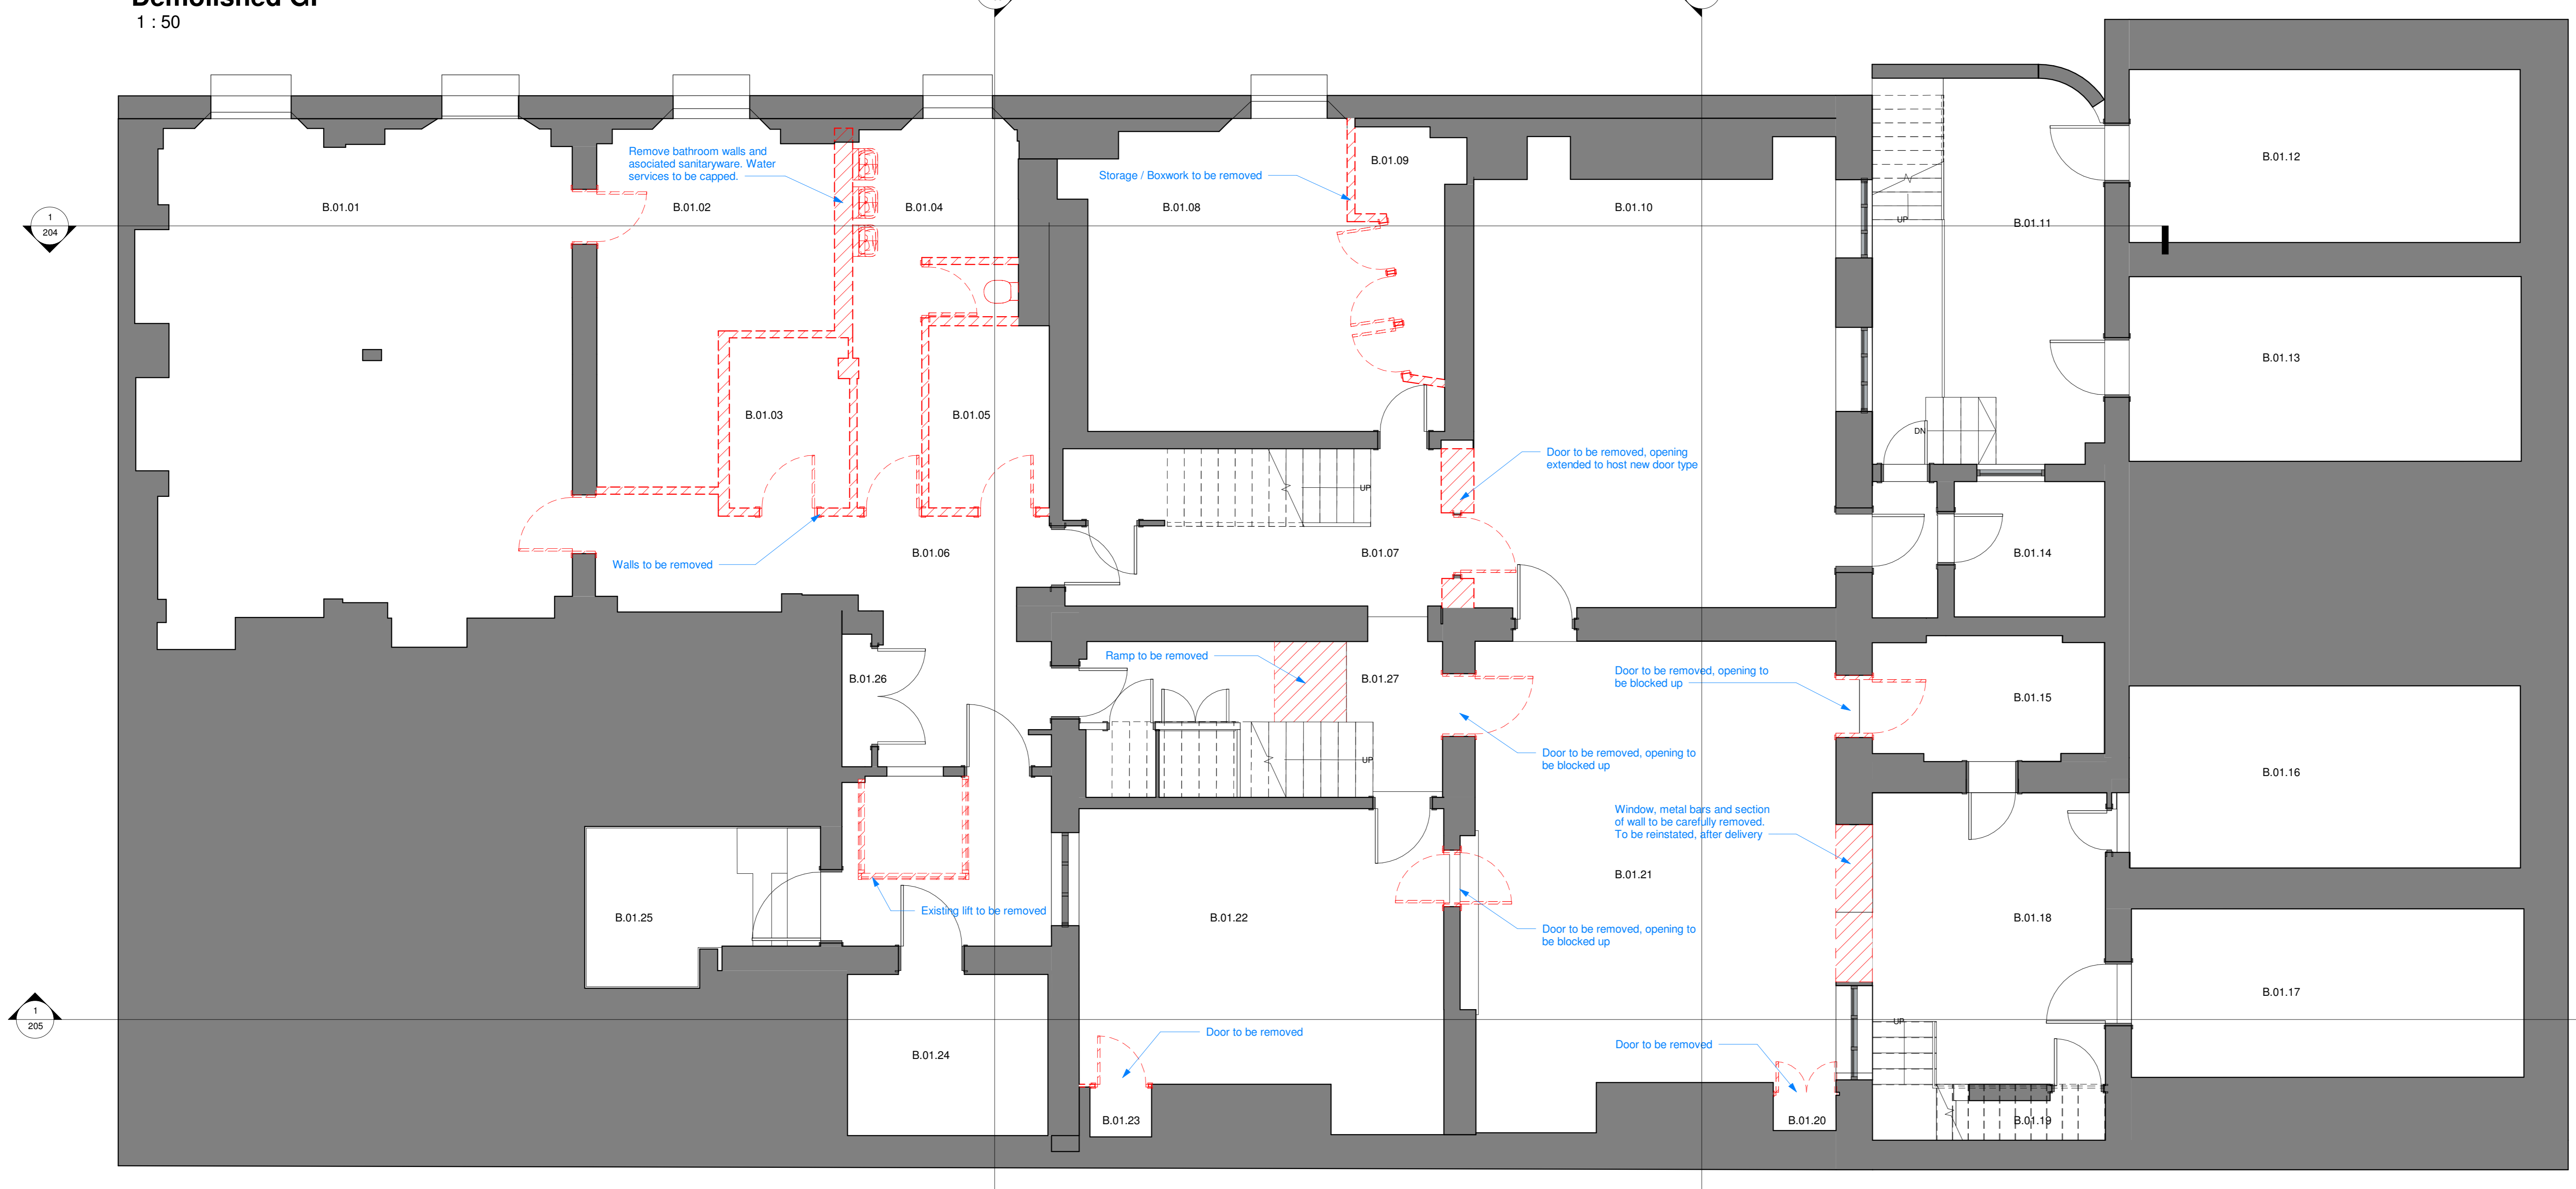

OLD GLOUCESTER ST

QUEEN SQUARE

Demolished GF  
1 : 50

Demolished Basement  
1 : 50

KEY:

Rev	Date	Description
Client		<b>Amethyst</b>
Project		<b>42 Queen Square, London WC1N 3AQ</b>
Drawing Title		<b>Demolished Basement &amp; Ground Floor Plans</b>
Drawn By		AO-As indicated-09/18/23-LS-CG
Checked By		
Project Originator/Function-Spatial Form-Discipline-Number		4952-105
Revision		