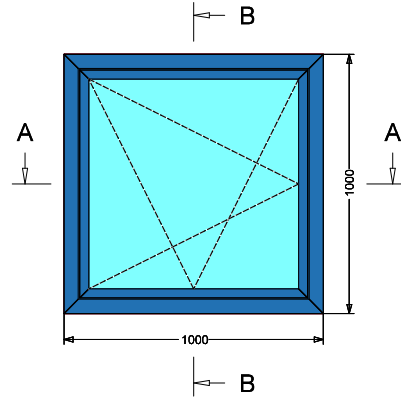

B - B (Scale: 1:1)

View 2 (Scale: 1:10)

Item no: 1 | Job no: 1 | Quantity: 1
Description: FZ75 Tilt turn window

Remarks:

Cross section 3 A - A (Scale: 1:1)