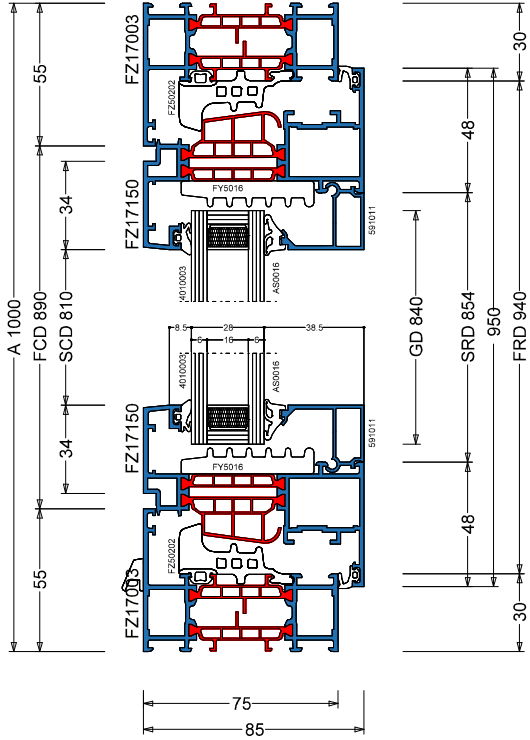

B - B (Scale: 1:1)

View 2 (Scale: 1:10)

Item no: 1 | Job no: 1 | Quantity: 1
Description: FZ75 Tilt turn window

Remarks:

Cross section 3 A - A (Scale: 1:1)