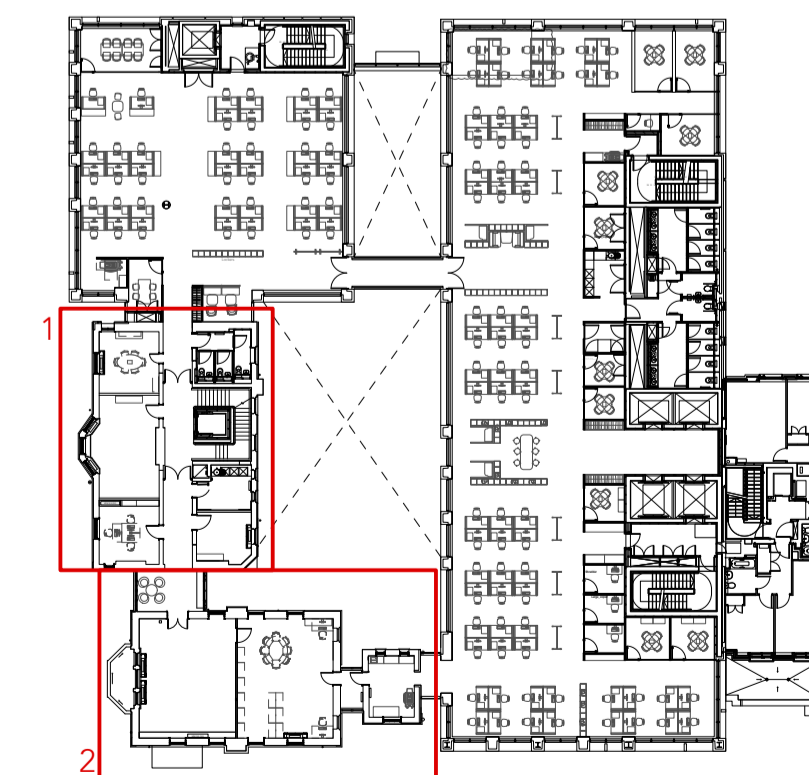

Key Plan
Scale: 1:500

Hutchison Kivotos Architects 2 Whites Grounds London SE1 3LA
020 7403 7323 email: info@hkarchitects.co.uk

TENDER		
Project		
UNISON Centre Transformation Project		
Client		
UNISON		
Drawing title		
Second Floor Wall Finishes Arrangement_EGA		
Scale 1:100 @ A1	Rev T3	Dwg. No.
Drawn by IT	Date March '24	434.WF.06