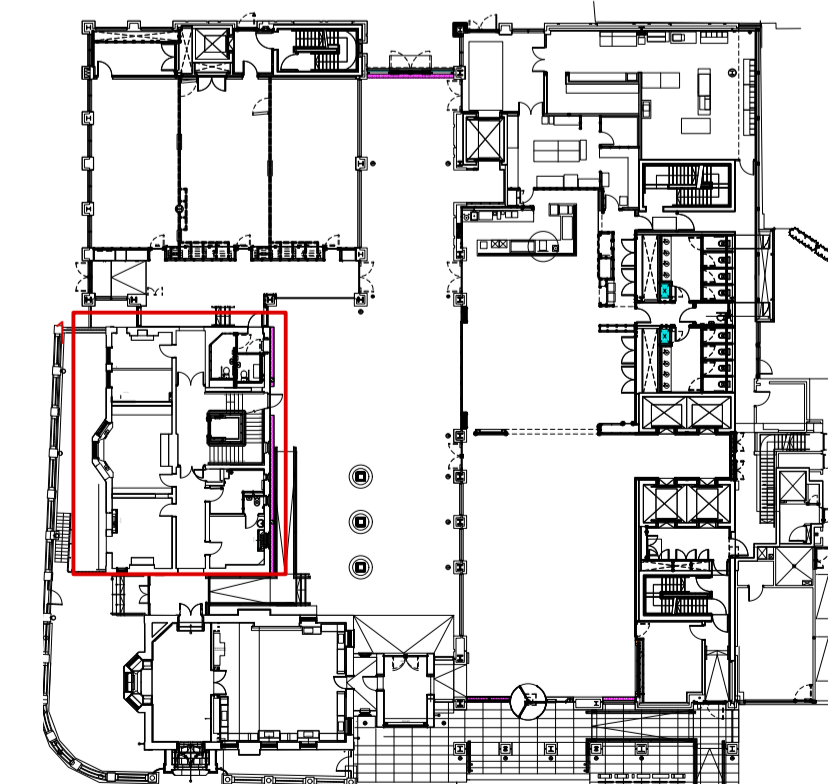

1 Ground Floor Wall Finishes Arrangement_EGA
Scale: 1:50

- Key:**
-  Out of scope
 - PT00 Existing Light Green Paint Colour ICI Dulux Vinyl Matt Emulsion.
All new paint to match existing
 - SK05 Existing skirting
 - SK06 New skirting to match colour and style of existing
 - WF00 Acoustic panels lined with textile

Key Plan
Scale: 1:500

Notes
Do not scale. All dimensions to be confirmed on site.
Information contained in this drawing is the sole copyright of Hutchison Kivotos Architects Ltd. and is not to be reproduced without permission.