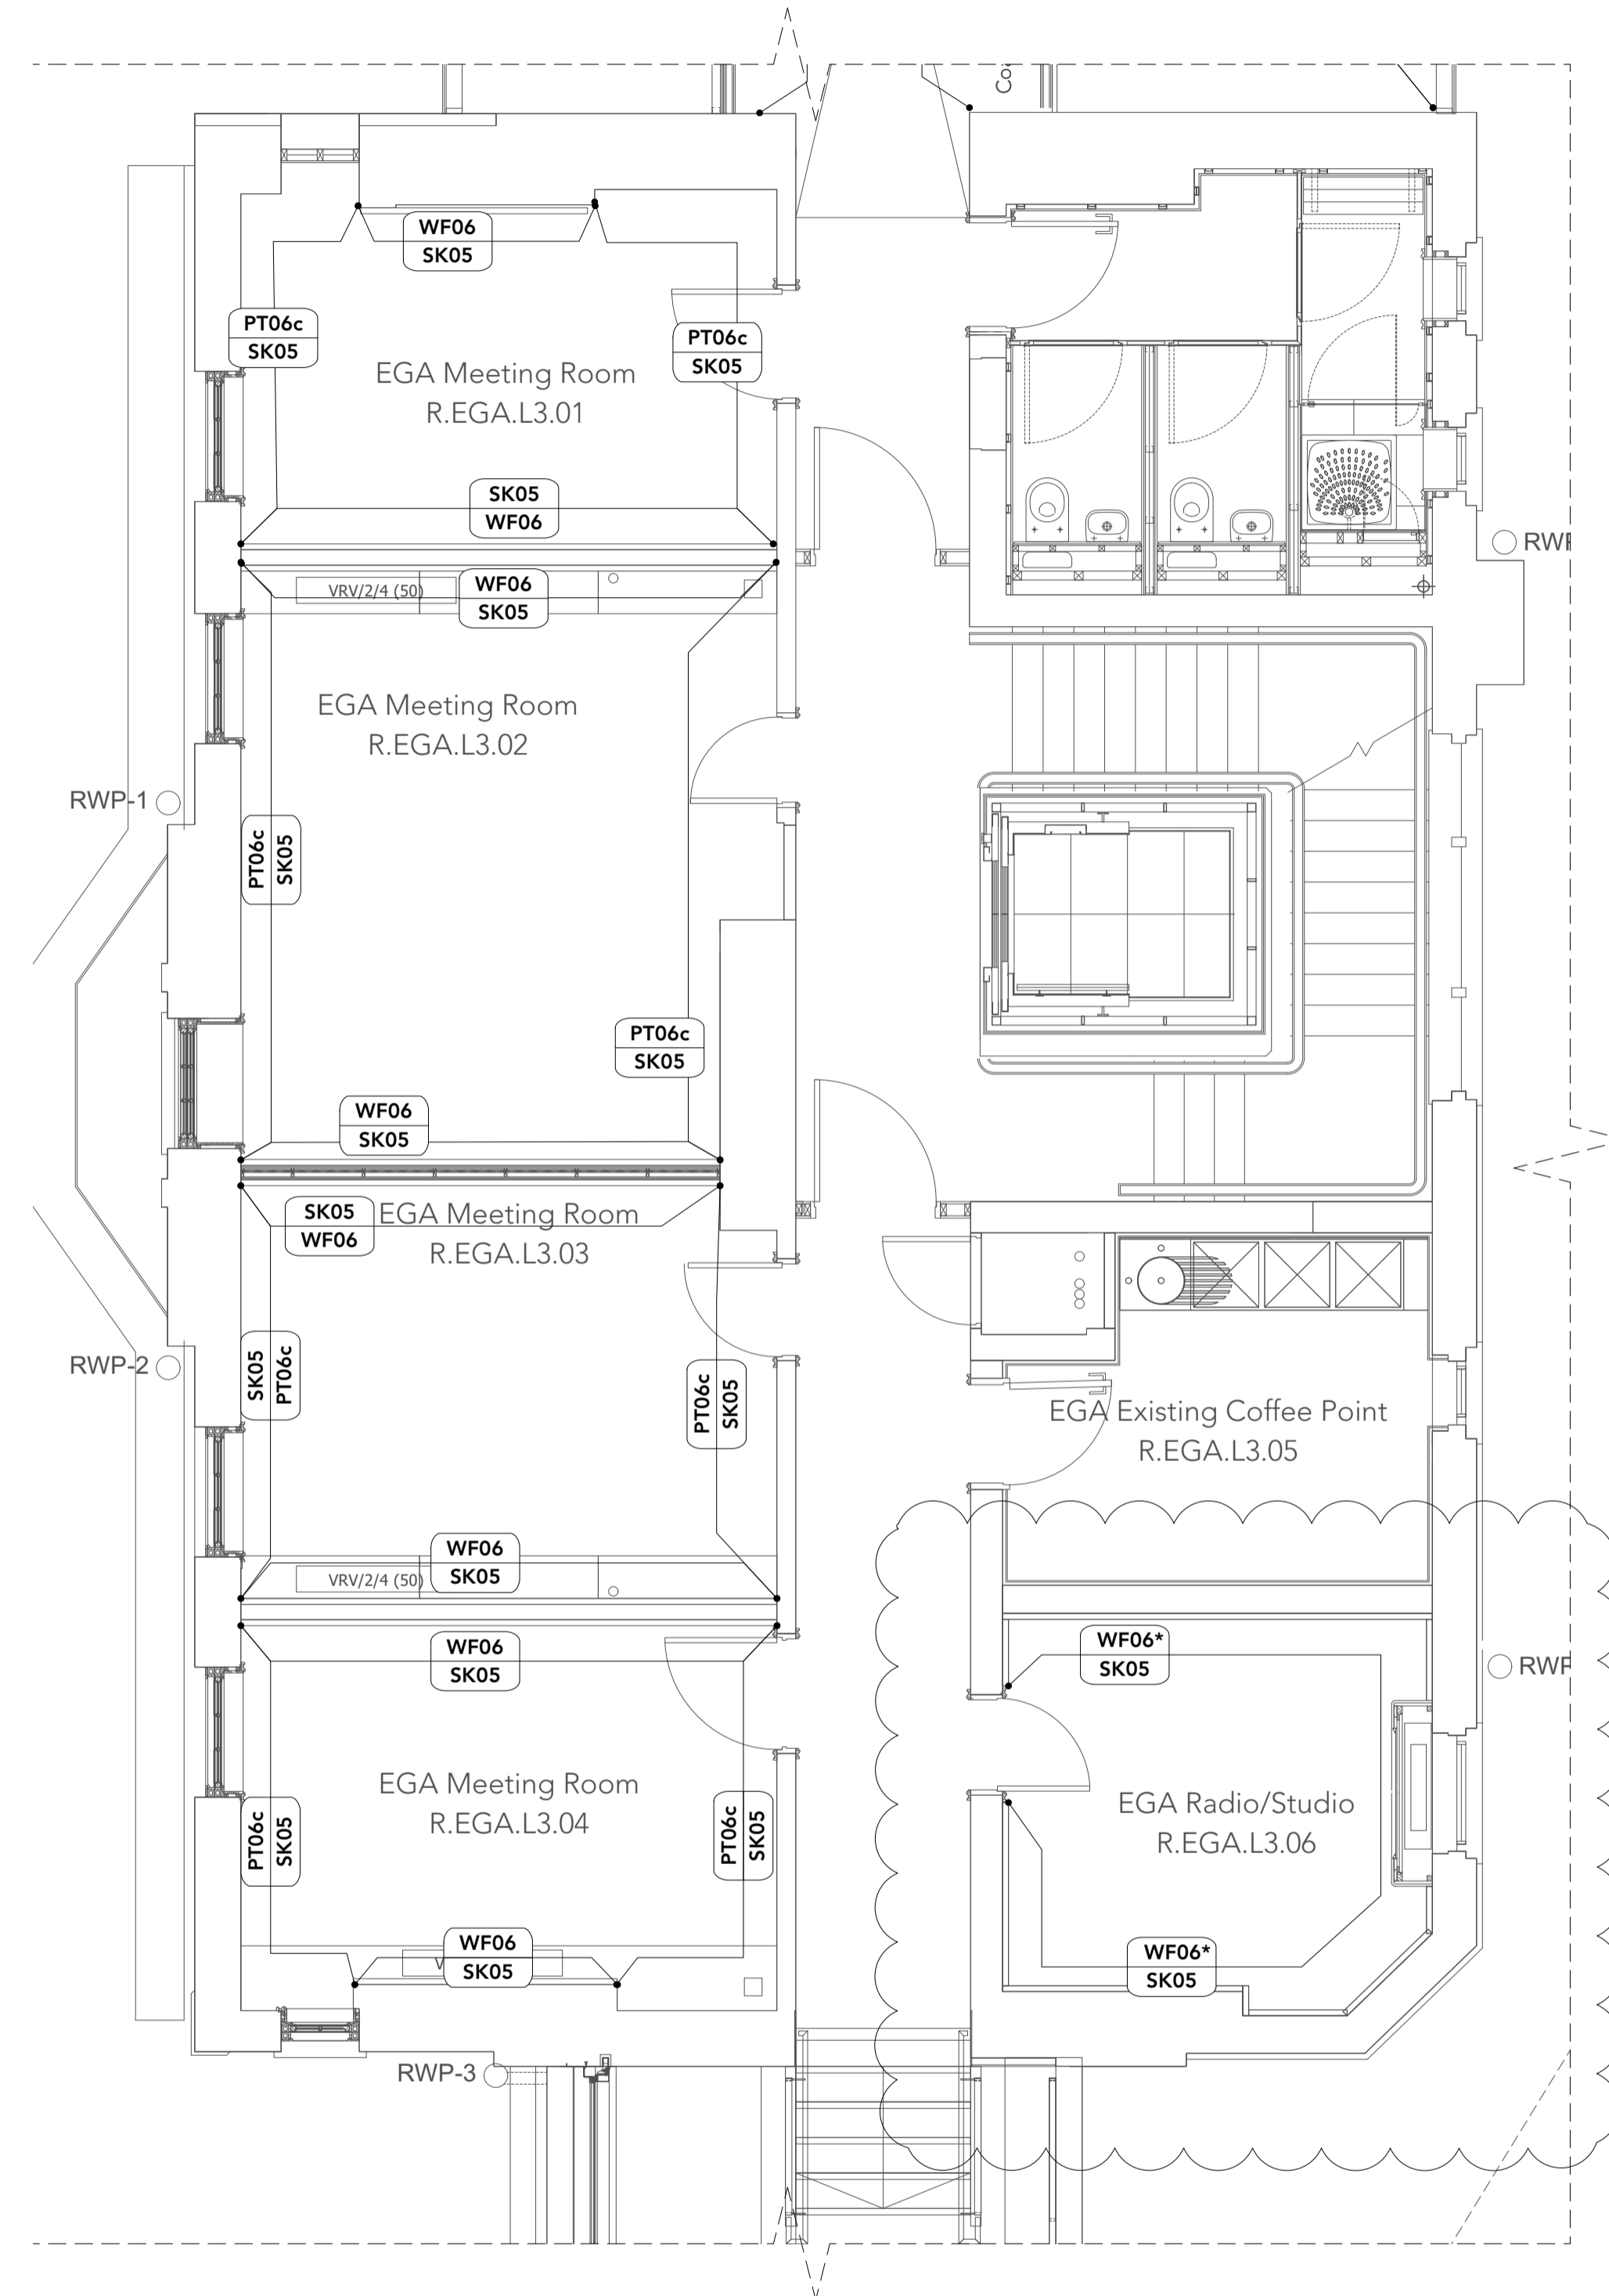

- Key:**
- PT06c Existing Paint Colour ICI Dulux Vinyl Matt Emulsion, Colour: 50RB73/024 (Lilac). All new paint to match existing
  - SK05 Existing skirting
  - WF06 Acoustic panels lined with textile
  - WF06\* Existing acoustic panels to be replaced with new ones lined with textile

1 Third Floor Wall Finishes Arrangement\_EGA  
 Scale: 1:50

Key Plan  
 Scale: 1:500

**Revisions**

T3	Addendum to Listed Building Consent	08.05.2024
T2	For Listed Building Consent	28.03.2024
T1	Draft Listed Building Consent	15.03.2024