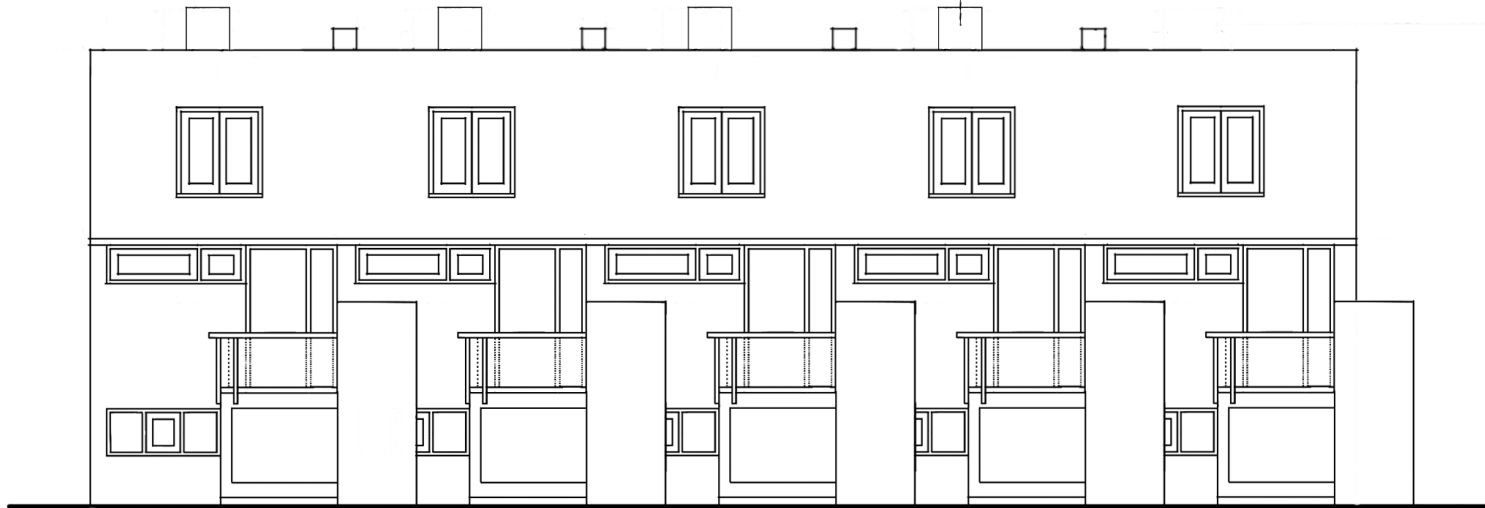

24-32
Winscombe Street
N19 5DG

Project:
Alterations to roof
services installations
For:
Pentad
Housing Society

ENCLOSED
AIR SOURCE
HEAT - PUMP
GREY COLOUR

PROPOSED NORTH ELEVATION

0 1 2 3 4 5m

REV C2 - ASHPs ROTATED 90° AND
UNIT ON N° 32 OMITTED
REV C3 - ASHPs SHOWN WIDER WITH
ACOUSTIC ENCLOSURE.

PROPOSED SOUTH ELEVATION

16 MAY '24 DRG N° E2 . REV C3