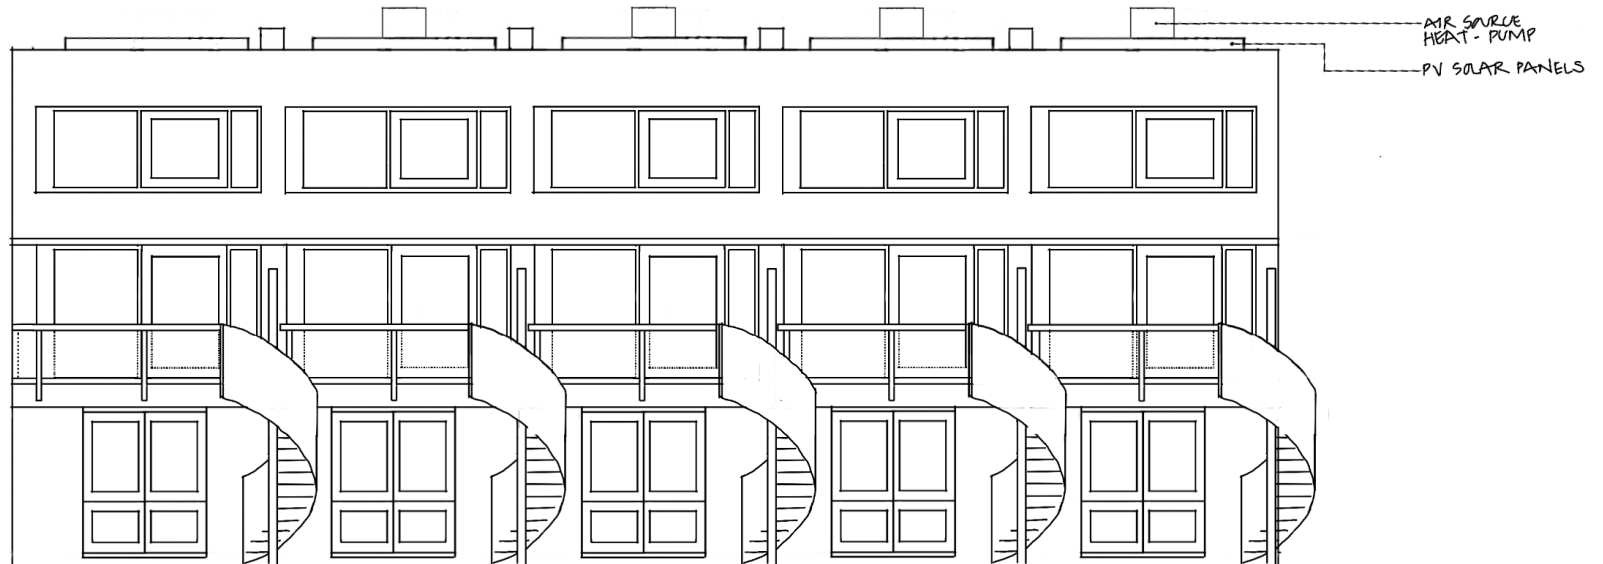

24-32
Winscombe Street
N19 5DG

Project:
Alterations to roof
services installations
For:
Pentad
Housing Society

ENCLOSED
AIR SOURCE
HEAT - PUMP
GREY COLOUR

PROPOSED NORTH ELEVATION

0 1 2 3 4 5m

REV C2 - ASHPs ROTATED 90° AND
UNIT ON N° 32 OMITTED
REV C3 - ASHPs SHOWN WIDER WITH
ACOUSTIC ENCLOSURE.

PROPOSED SOUTH ELEVATION

16 MAY '24 DRG N° E2 . REV C3