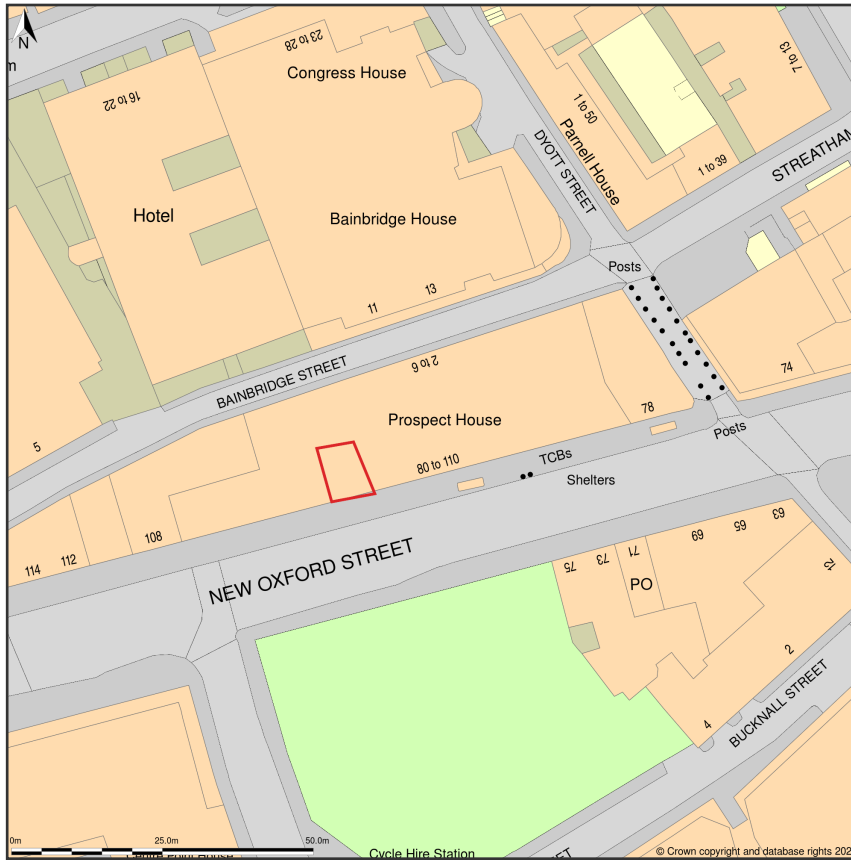

Sushidog, 104, New Oxford Street, London, WC1A 1HB

Location Plan shows area bounded by: 529890.0, 181358.8 530031.43, 181500.22 (at a scale of 1:1250), OSGridRef: TQ29968142. The representation of a road, track or path is no evidence of a right of way. The representation of features as lines is no evidence of a property boundary.

Produced on 16th May 2024 from the Ordnance Survey National Geographic Database and incorporating surveyed revision available at this date. Reproduction in whole or part is prohibited without the prior permission of Ordnance Survey. © Crown copyright 2024. Supplied by www.buyaplan.co.uk a licensed Ordnance Survey partner (100053143). Unique plan reference: #00900329-F29D06.