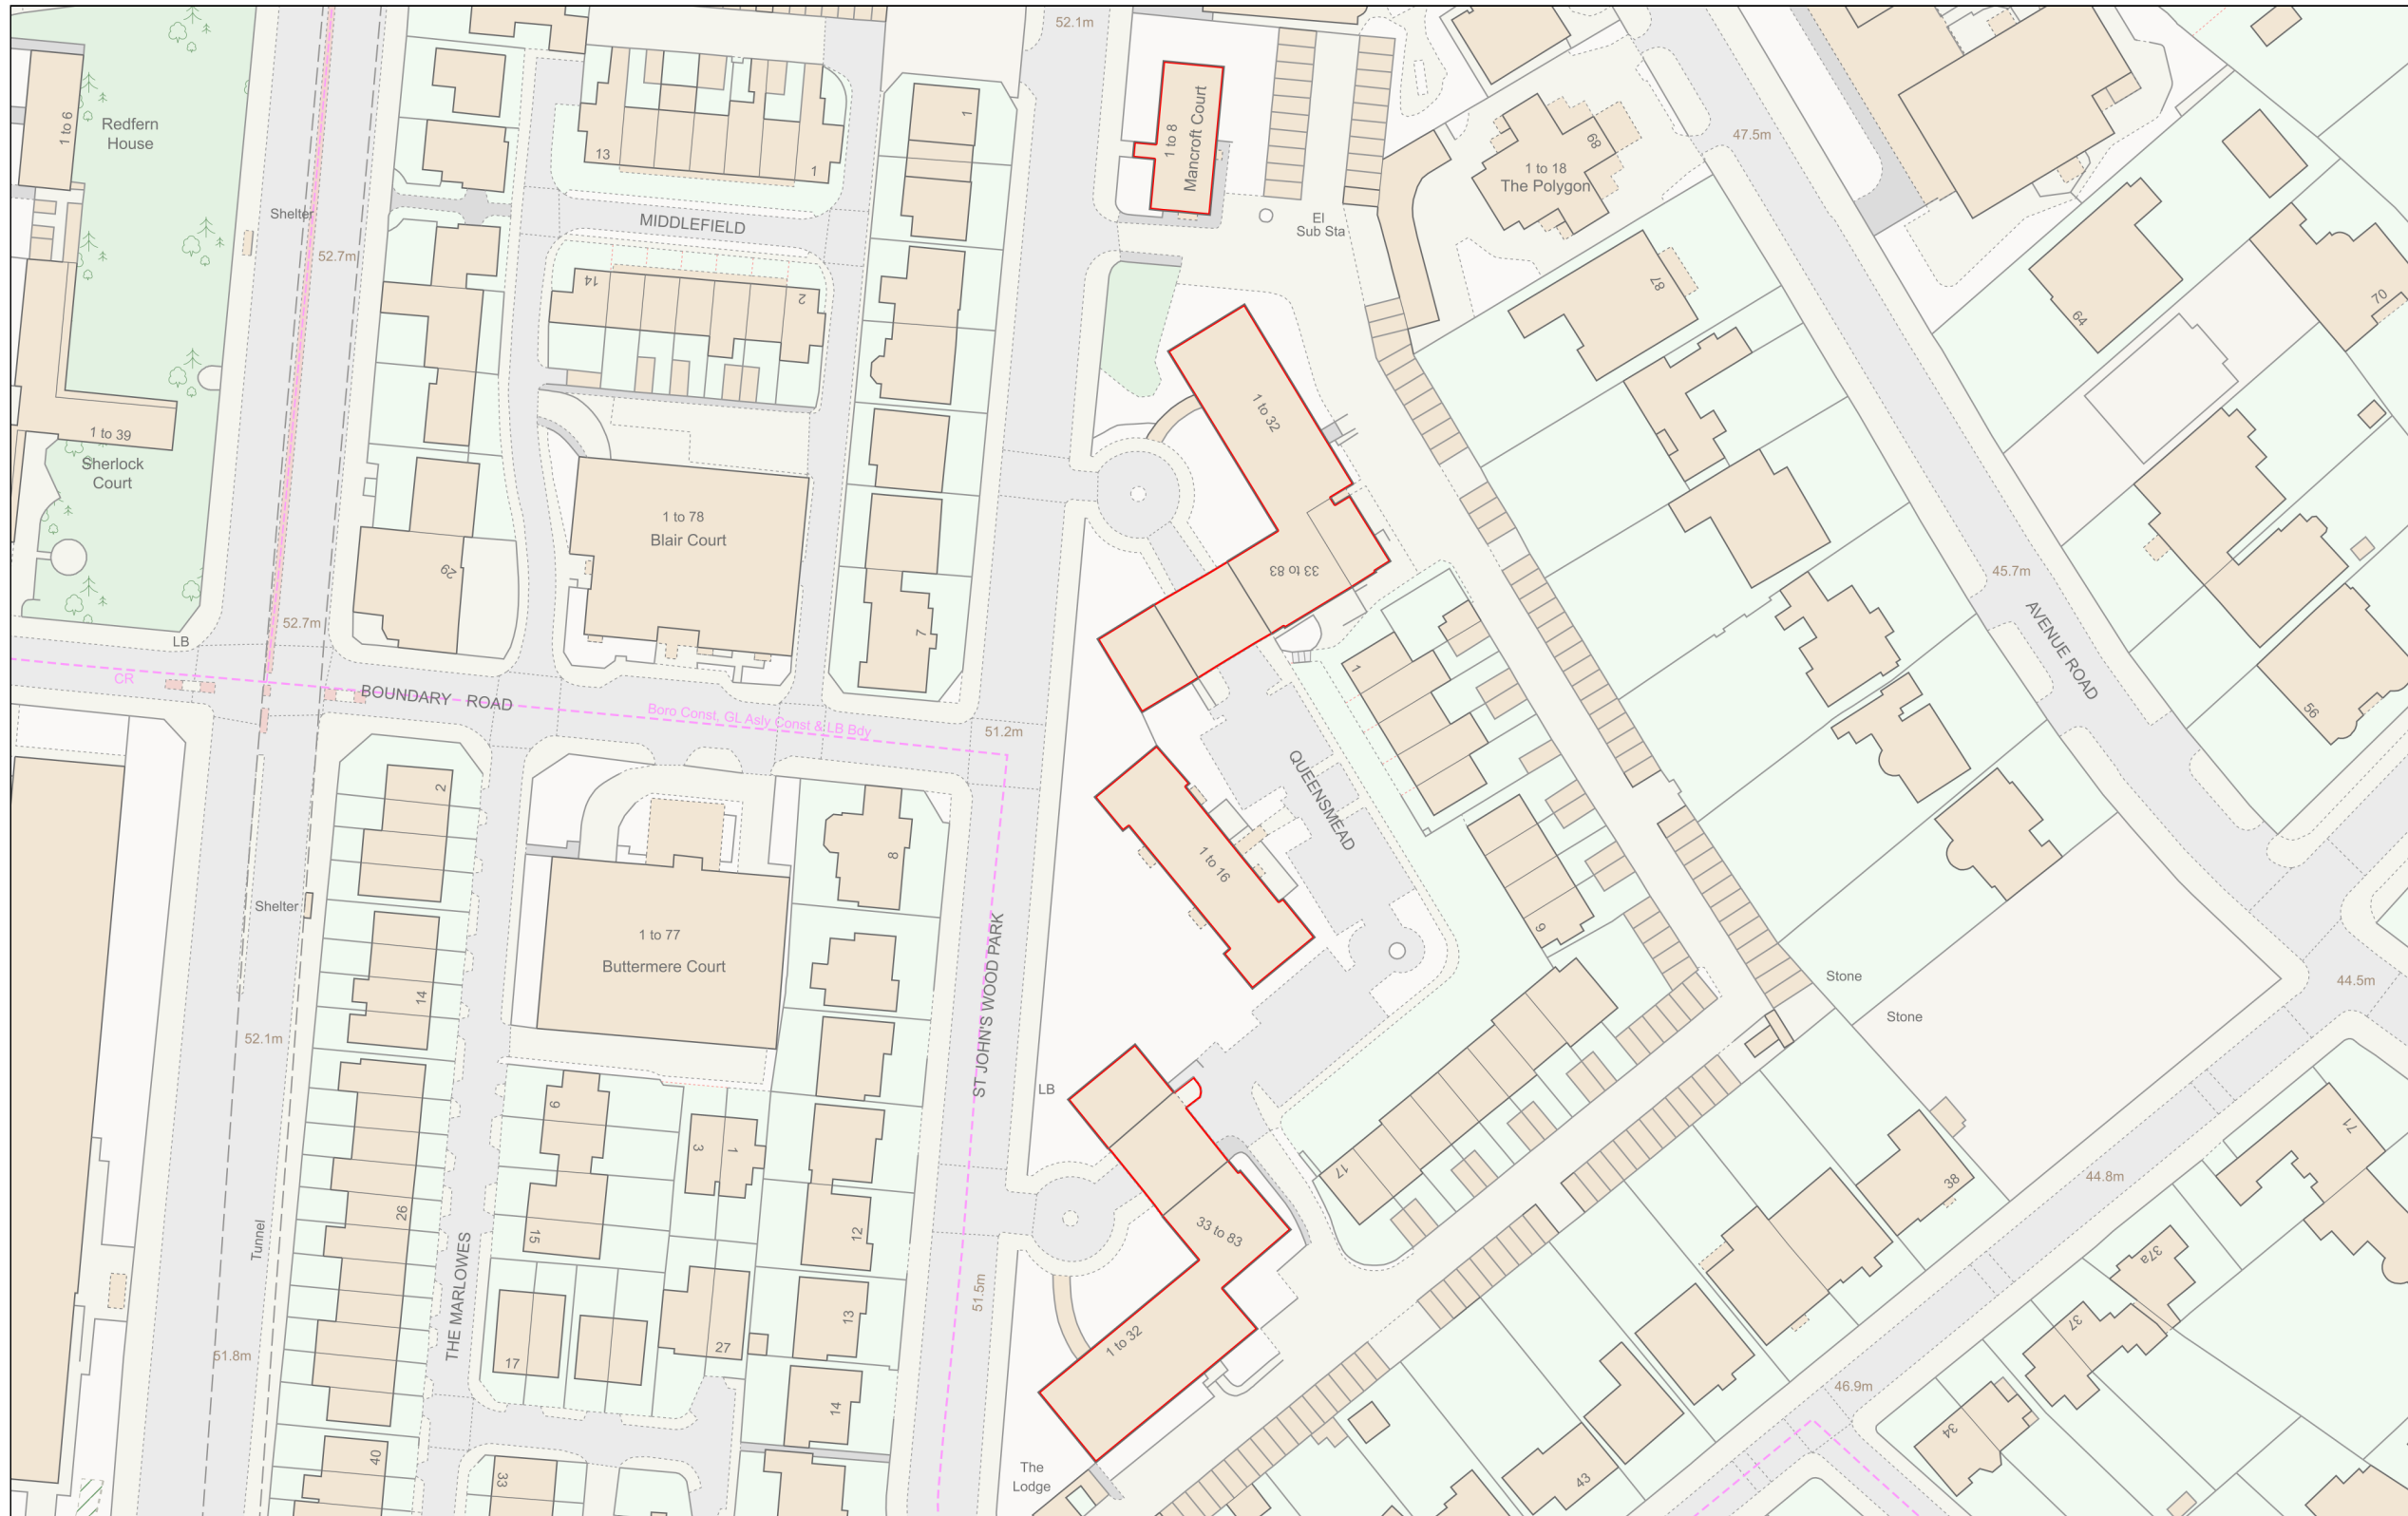

Date Produced: 21-May-2024

Scale: 1:1250 @A3

Planning Portal Reference: PP-12805142v1