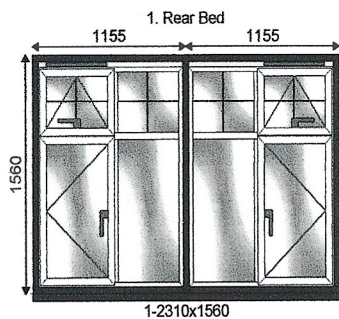

F

The Heritage Window Company : Style Design Sheet

Customer Details
Bould

Quote No: 59406
Date Printed: 10 May 2024 15:55

11B Bramshill Gardens, London NW5 1JJ

F. Computer drawing of the new window – entitled 'style design sheet'