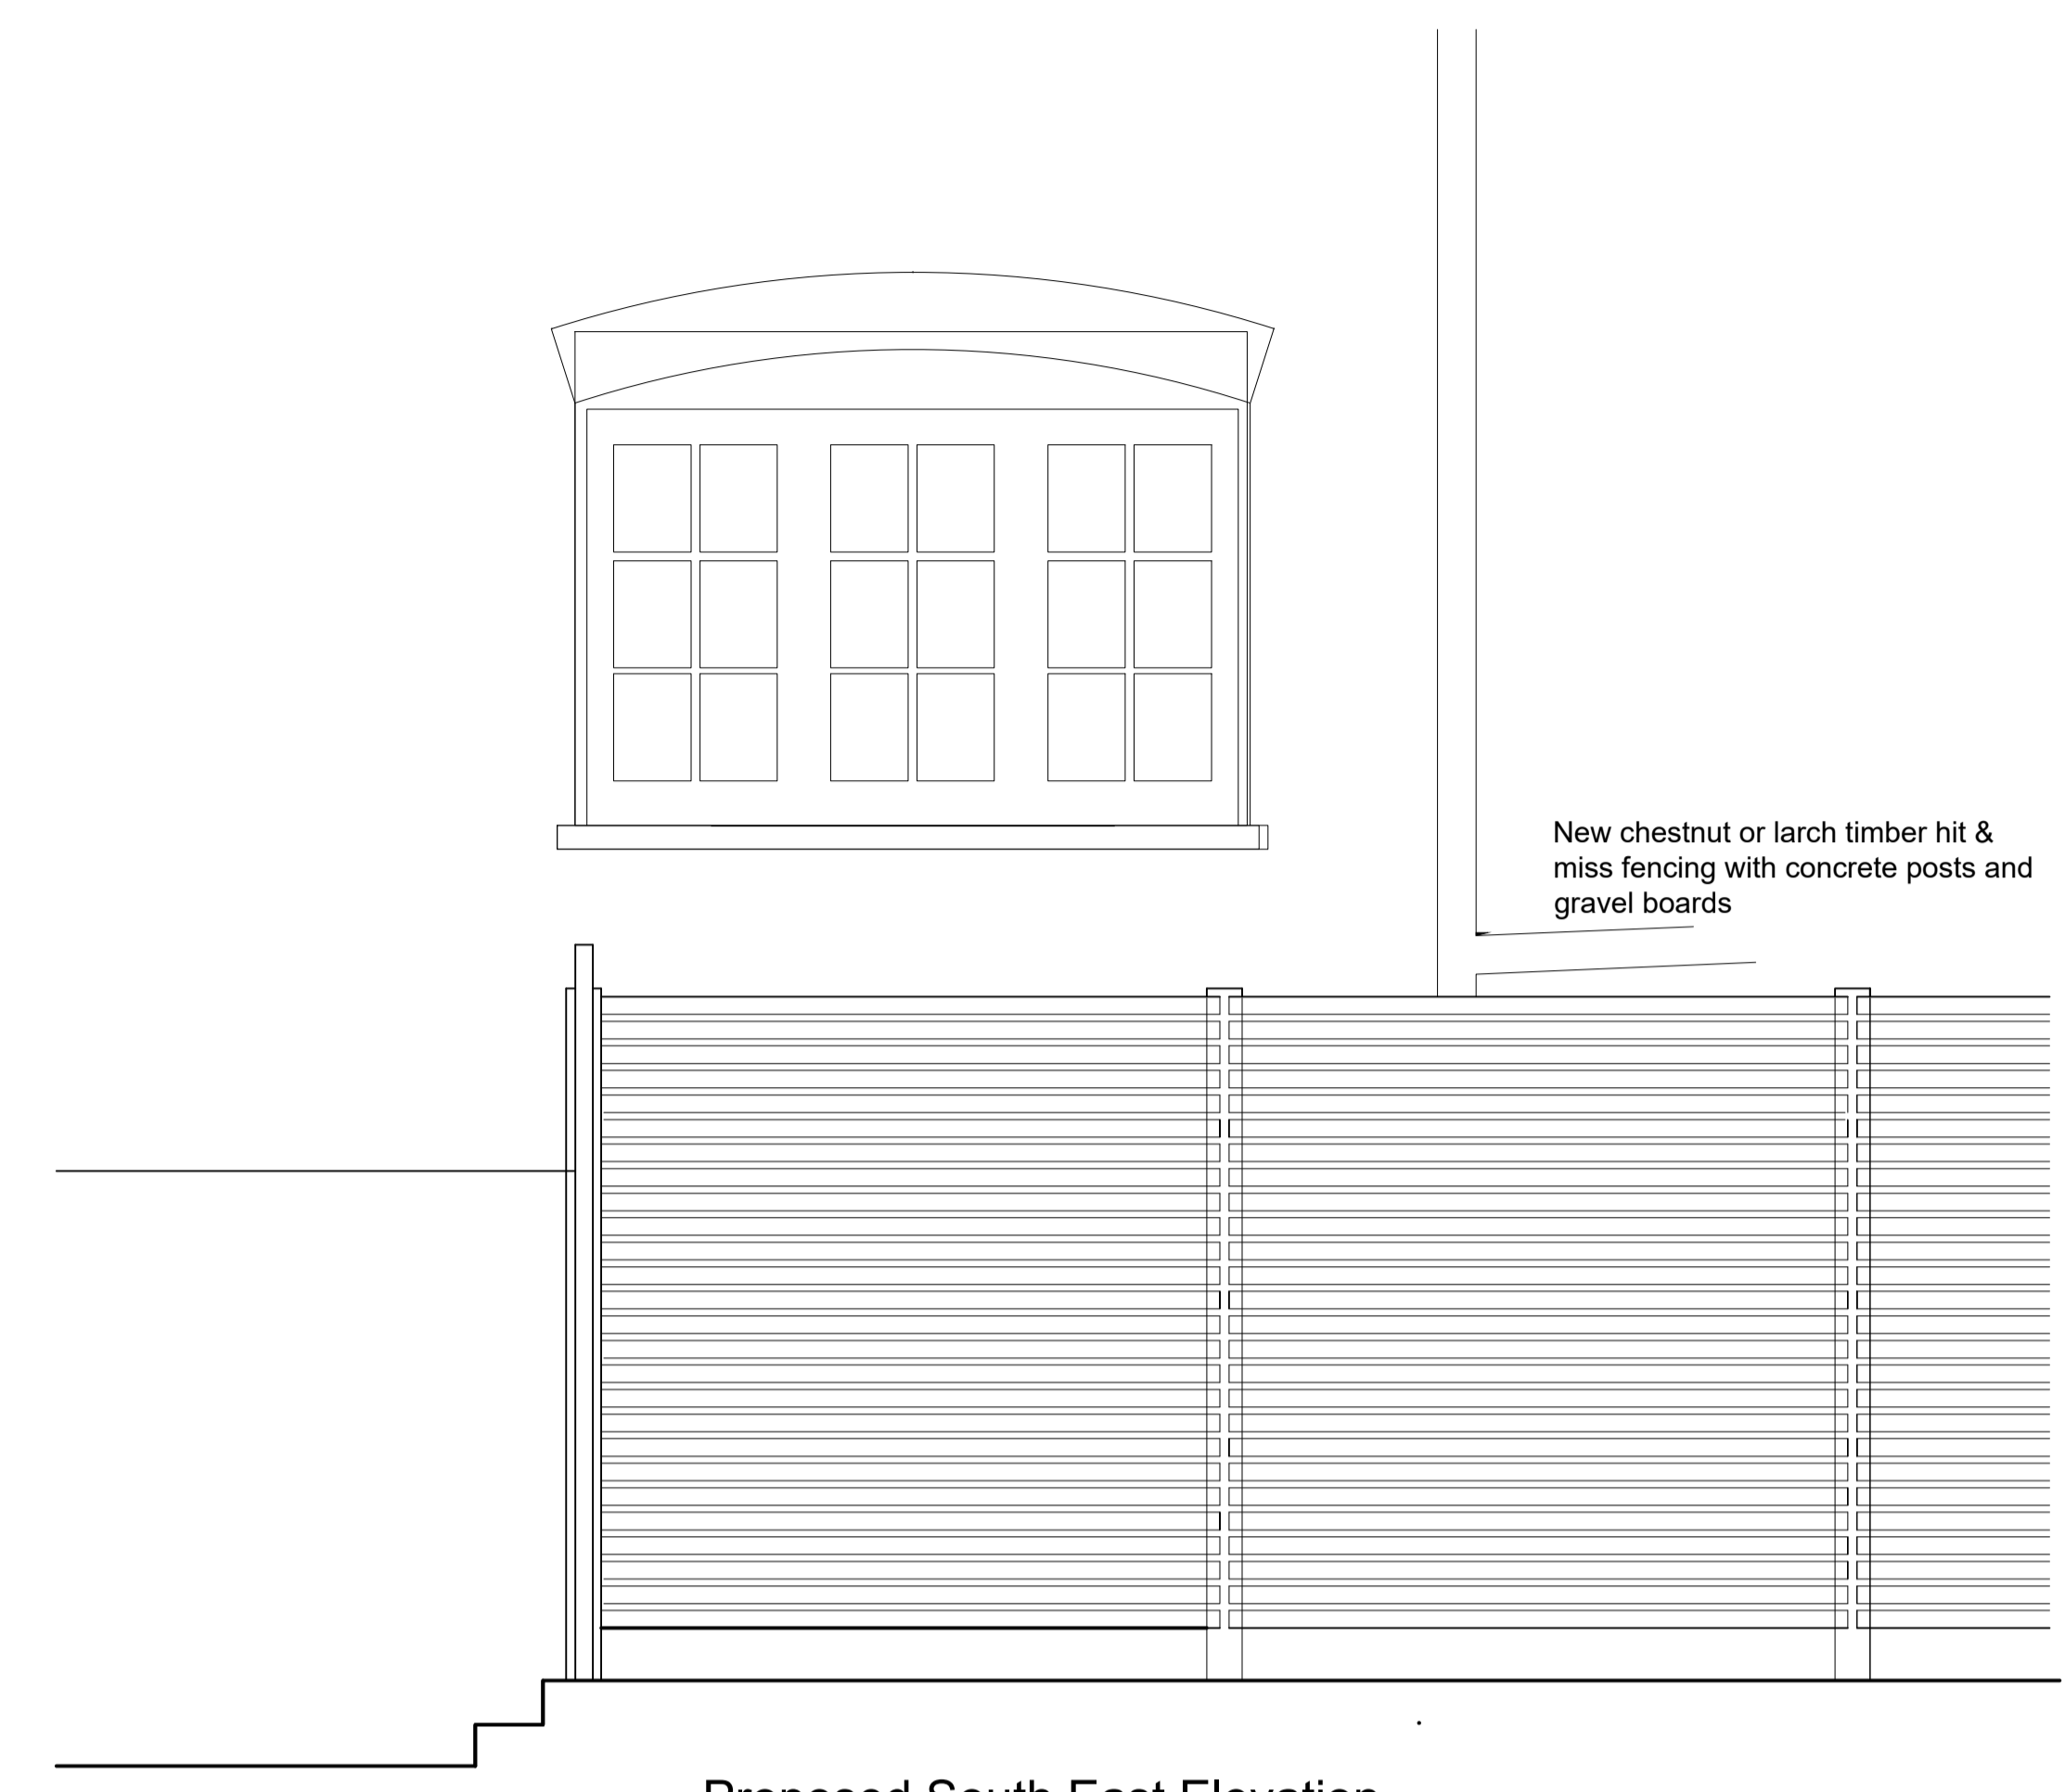

Proposed Section Thro Porch

Proposed South East Elevation

Proposed Plan of Porch

revisions

project
36b Hollycroft Avenue
London
NW3 7QN

client
Kay Croxford

drawing title
Proposed plans and Elevations
Sheet 4

date June 2023 number A17658PA-204
scale 1:20 @ A1 revision -