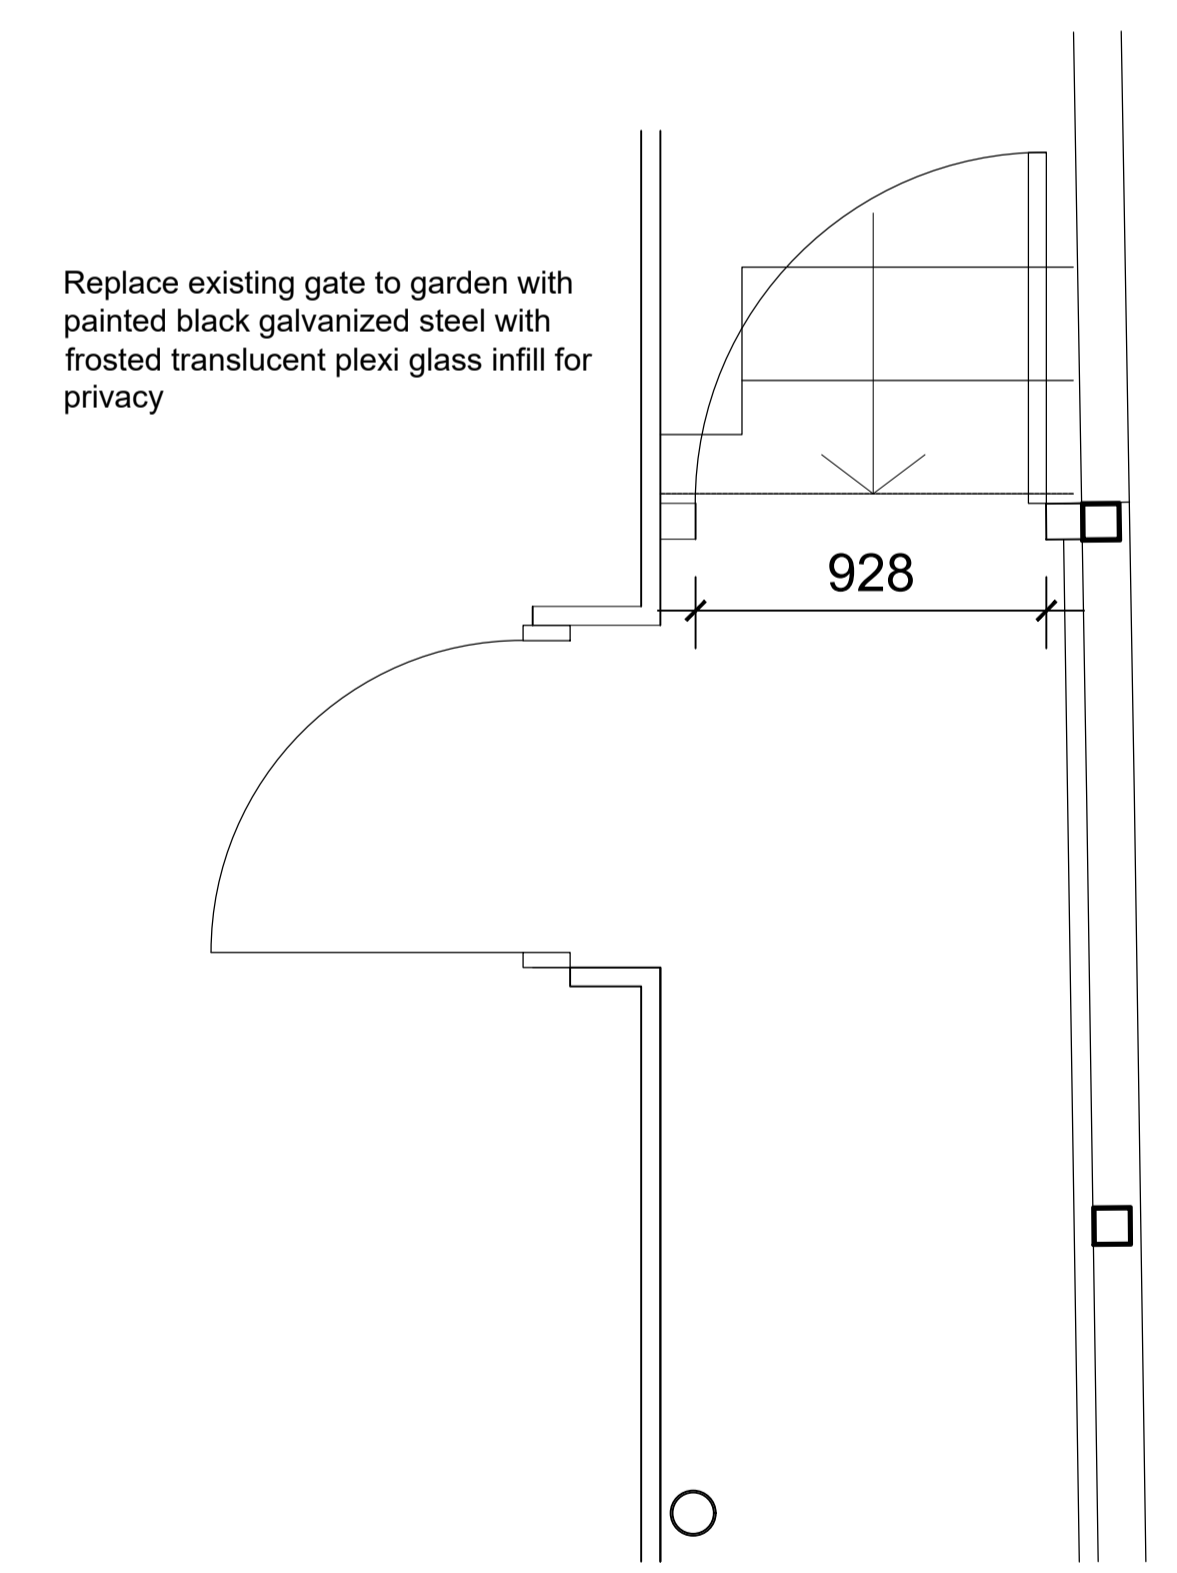

Proposed Section Thro Porch

Proposed South East Elevation

Proposed Plan of Porch

revisions

project
36b Hollycroft Avenue
London
NW3 7QN

client
Kay Croxford

drawing title
Proposed plans and Elevations
Sheet 4

date June 2023 number A17658PA-204
scale 1:20 @ A1 revision -