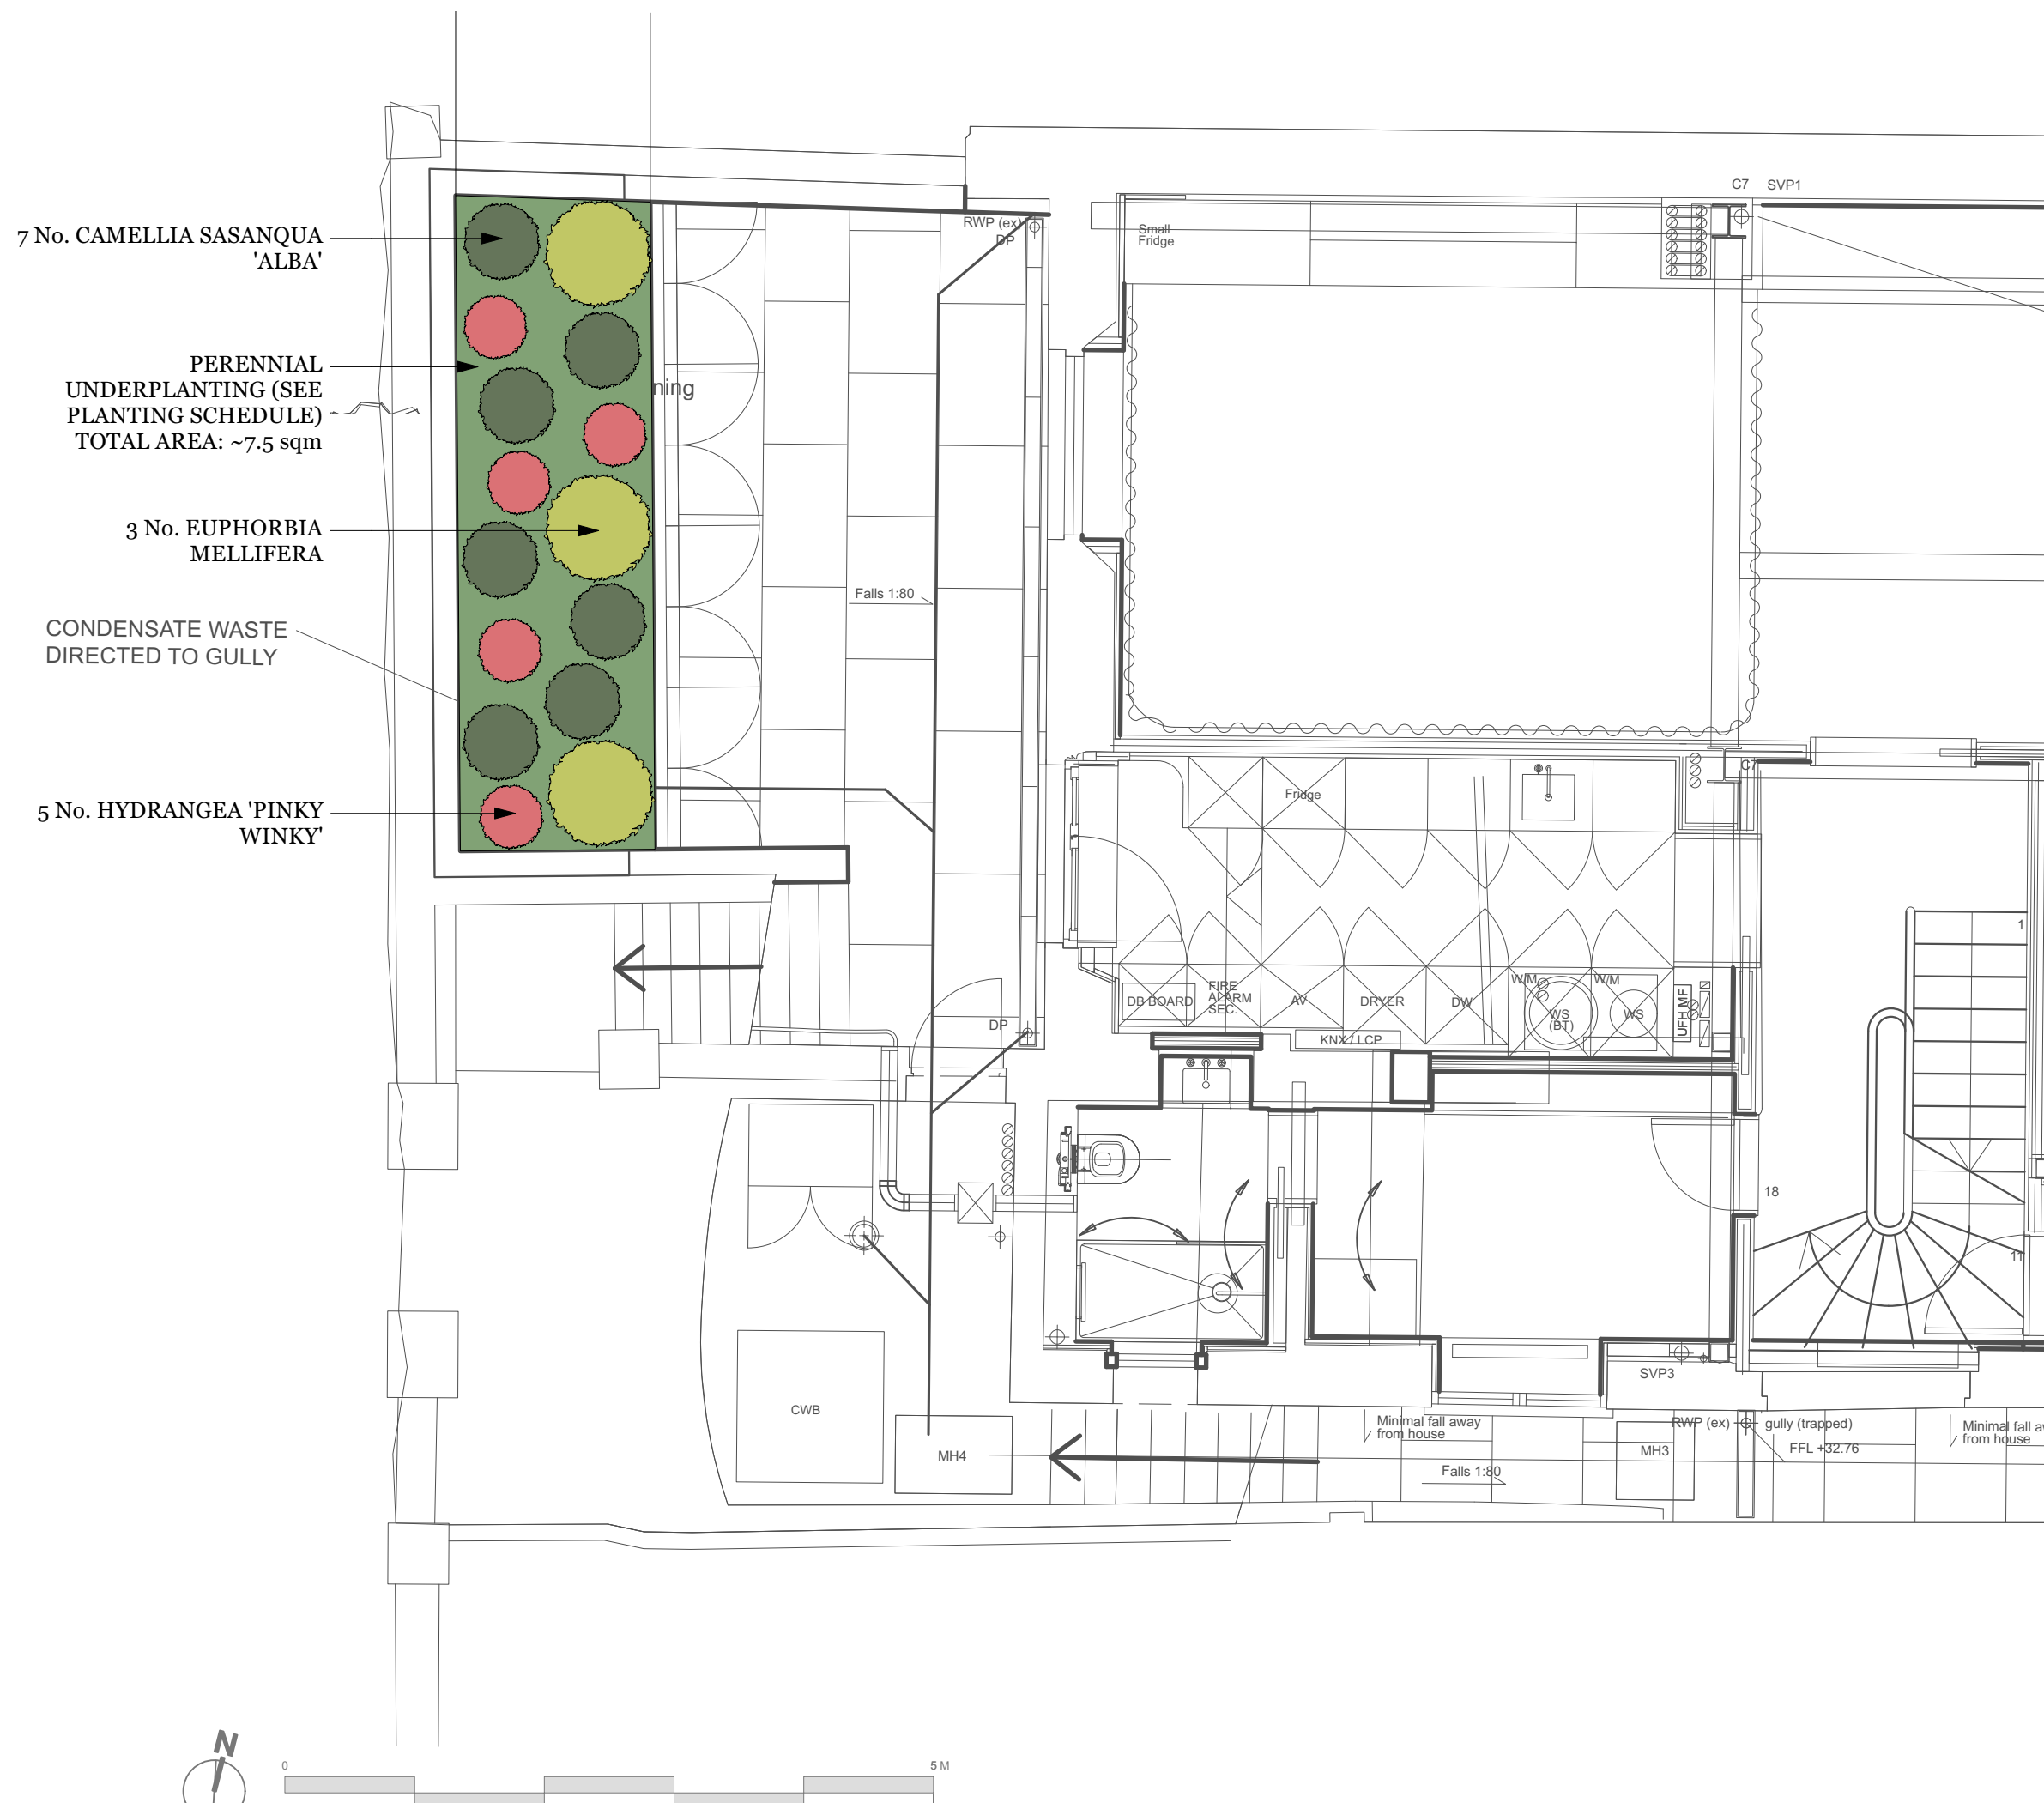

DRAWING NO. 070	STATUS PLANNING	DATE 14.05.24
DRAWN BY TD	CHECKED BY EB	SCALE 1:50 at A3

7 No. CAMELLIA SASANQUA 'ALBA'

PERENNIAL UNDERPLANTING (SEE PLANTING SCHEDULE) TOTAL AREA: ~7.5 sqm

3 No. EUPHORBIA MELLIFERA