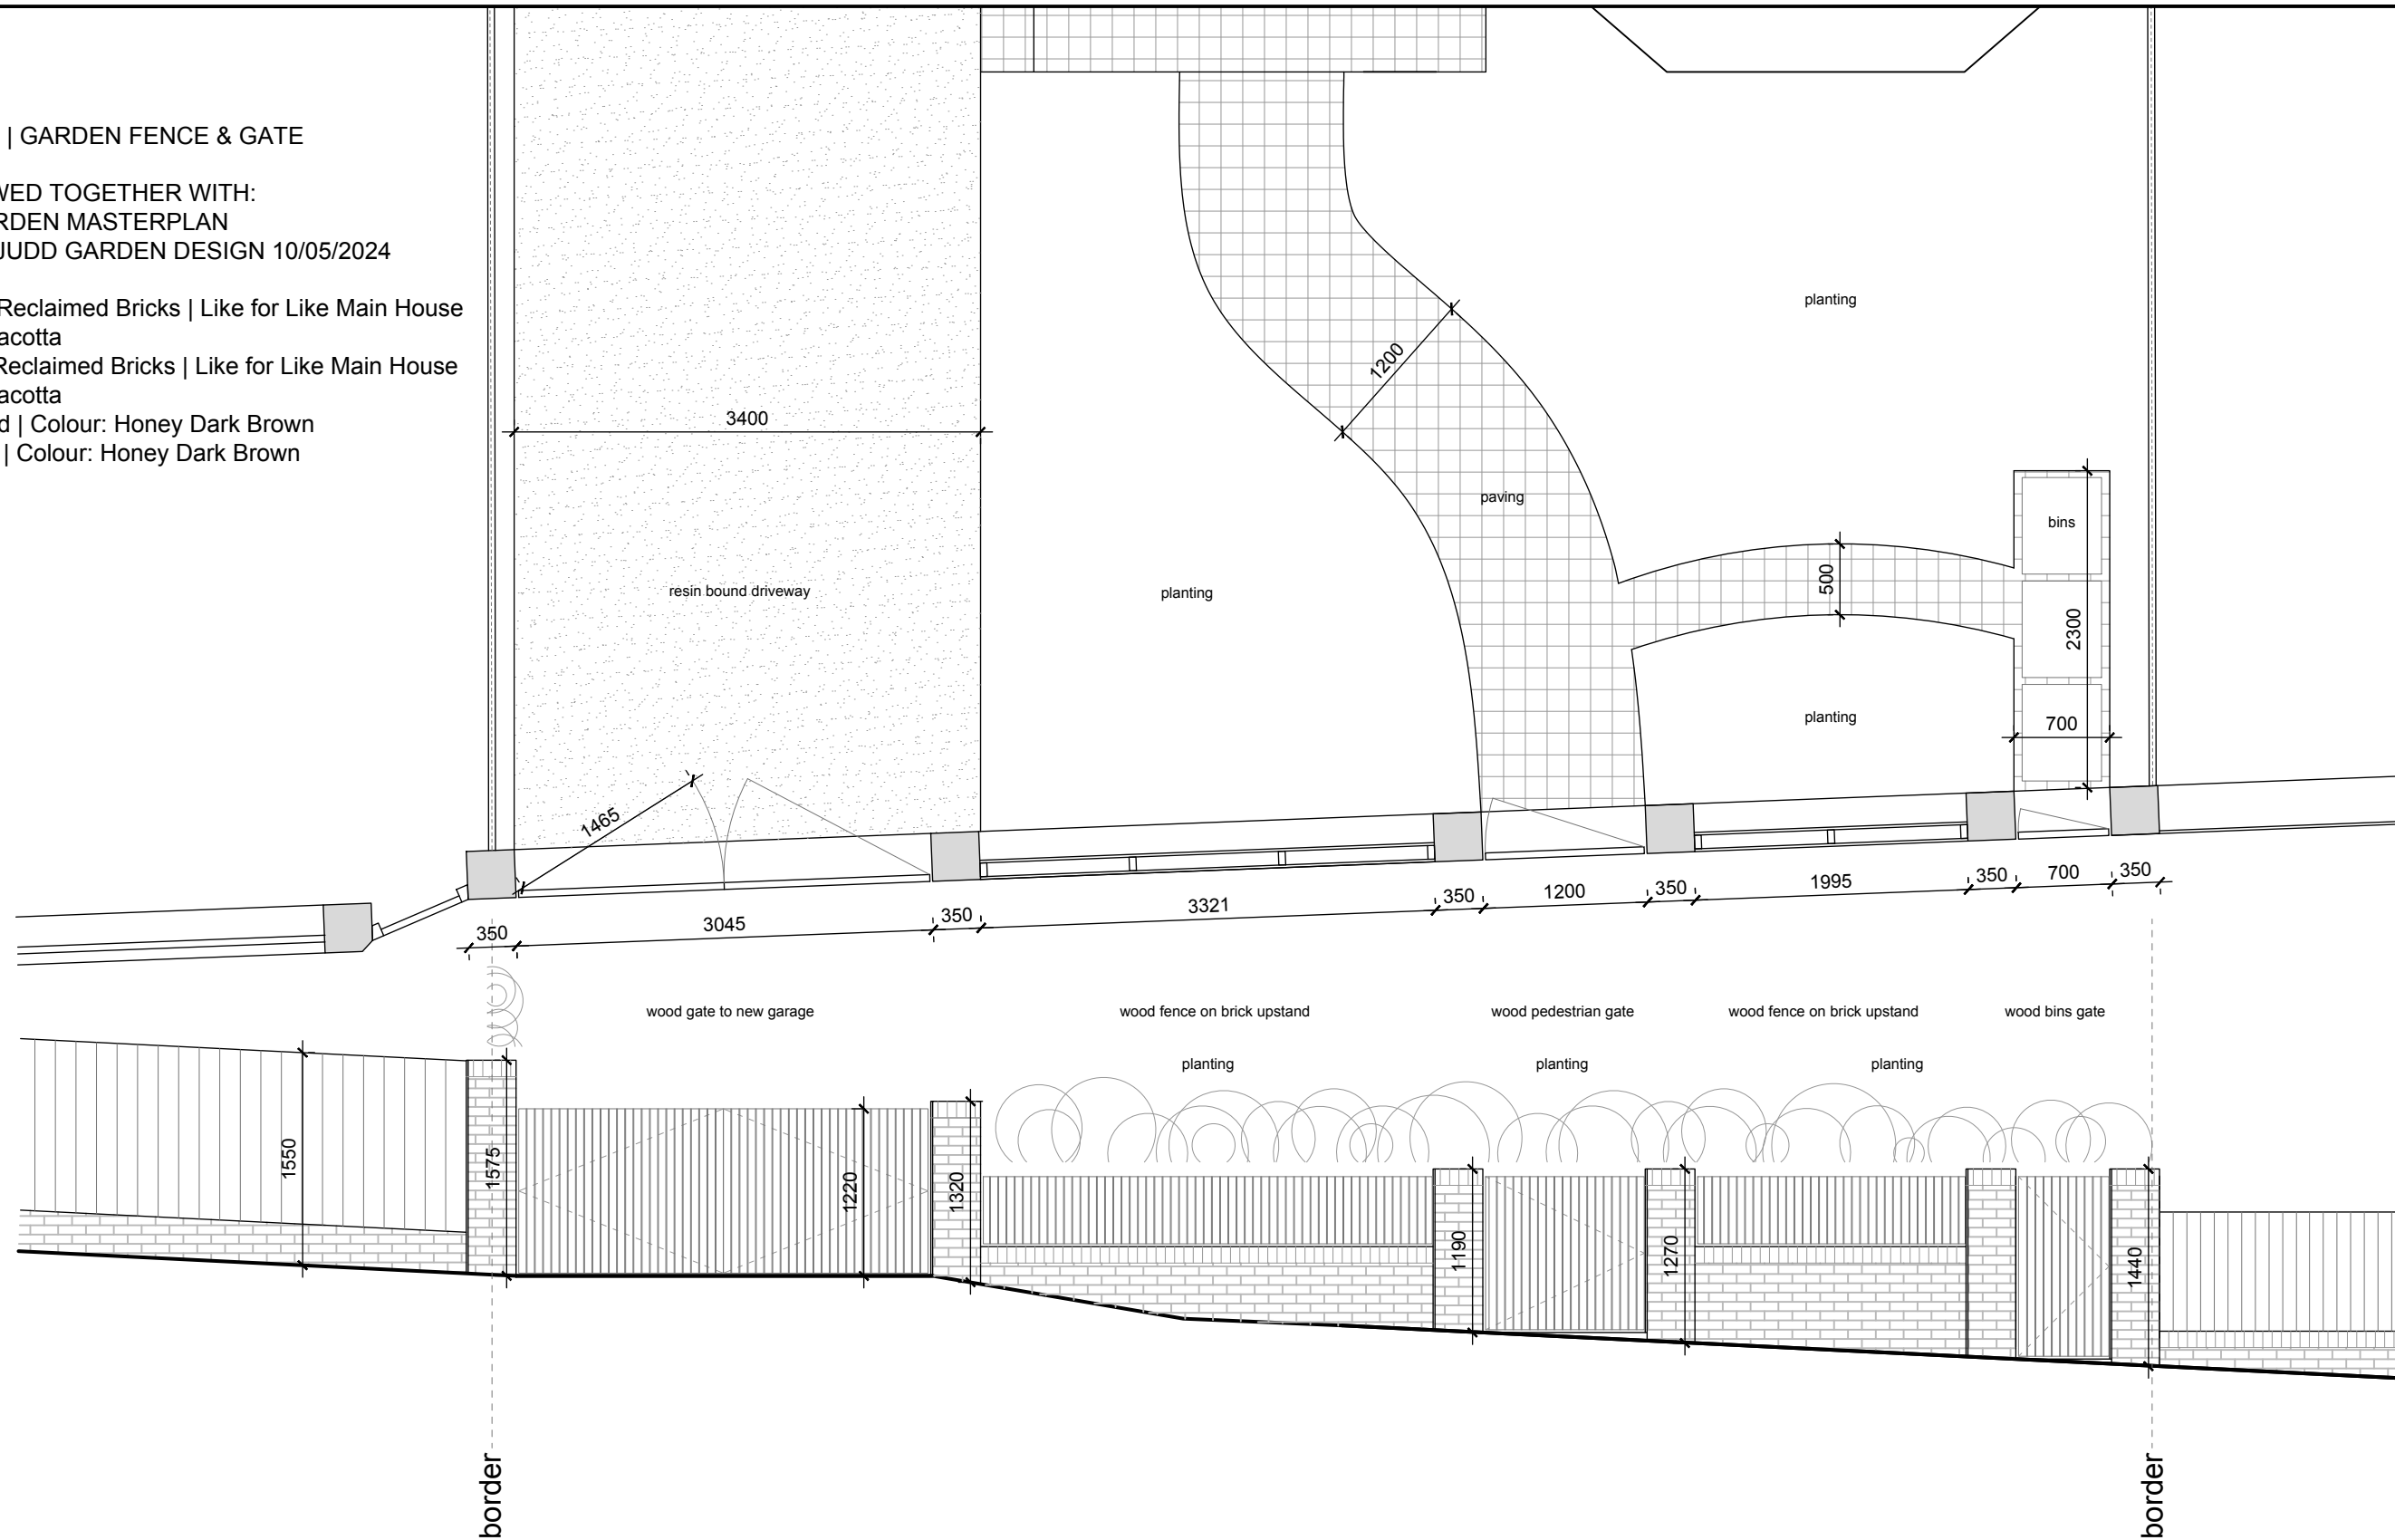

PROPOSAL | GARDEN FENCE & GATE

TO BE VIEWED TOGETHER WITH:
 FRONT GARDEN MASTERPLAN
 CLARISSA JUDD GARDEN DESIGN 10/05/2024

Brick Piers: Reclaimed Bricks | Like for Like Main House
 Colour: Terracotta
 Low Walls: Reclaimed Bricks | Like for Like Main House
 Colour: Terracotta
 Fence: Wood | Colour: Honey Dark Brown
 Gate: Wood | Colour: Honey Dark Brown

Client	CHRISANTH GRADISCHNIG
Project	38 PLATTS LANE NW3 7NT
Drawing title	PROPOSAL FRONT GARDEN FENCE & GATE
Stage	CONCEPT DESIGN

9 Charleville Mansions
 Charleville Road | Kensington
 London | W14 9JB | United Kingdom
www.bart-eyking.com

EYKING

Drawn by	BE	Date drawn	14-05-2024
Checked by		Date checked	

Scale at A3	1:50	Project number	23003	Drawing number	CD_018_B	Revision	
-------------	------	----------------	-------	----------------	----------	----------	--