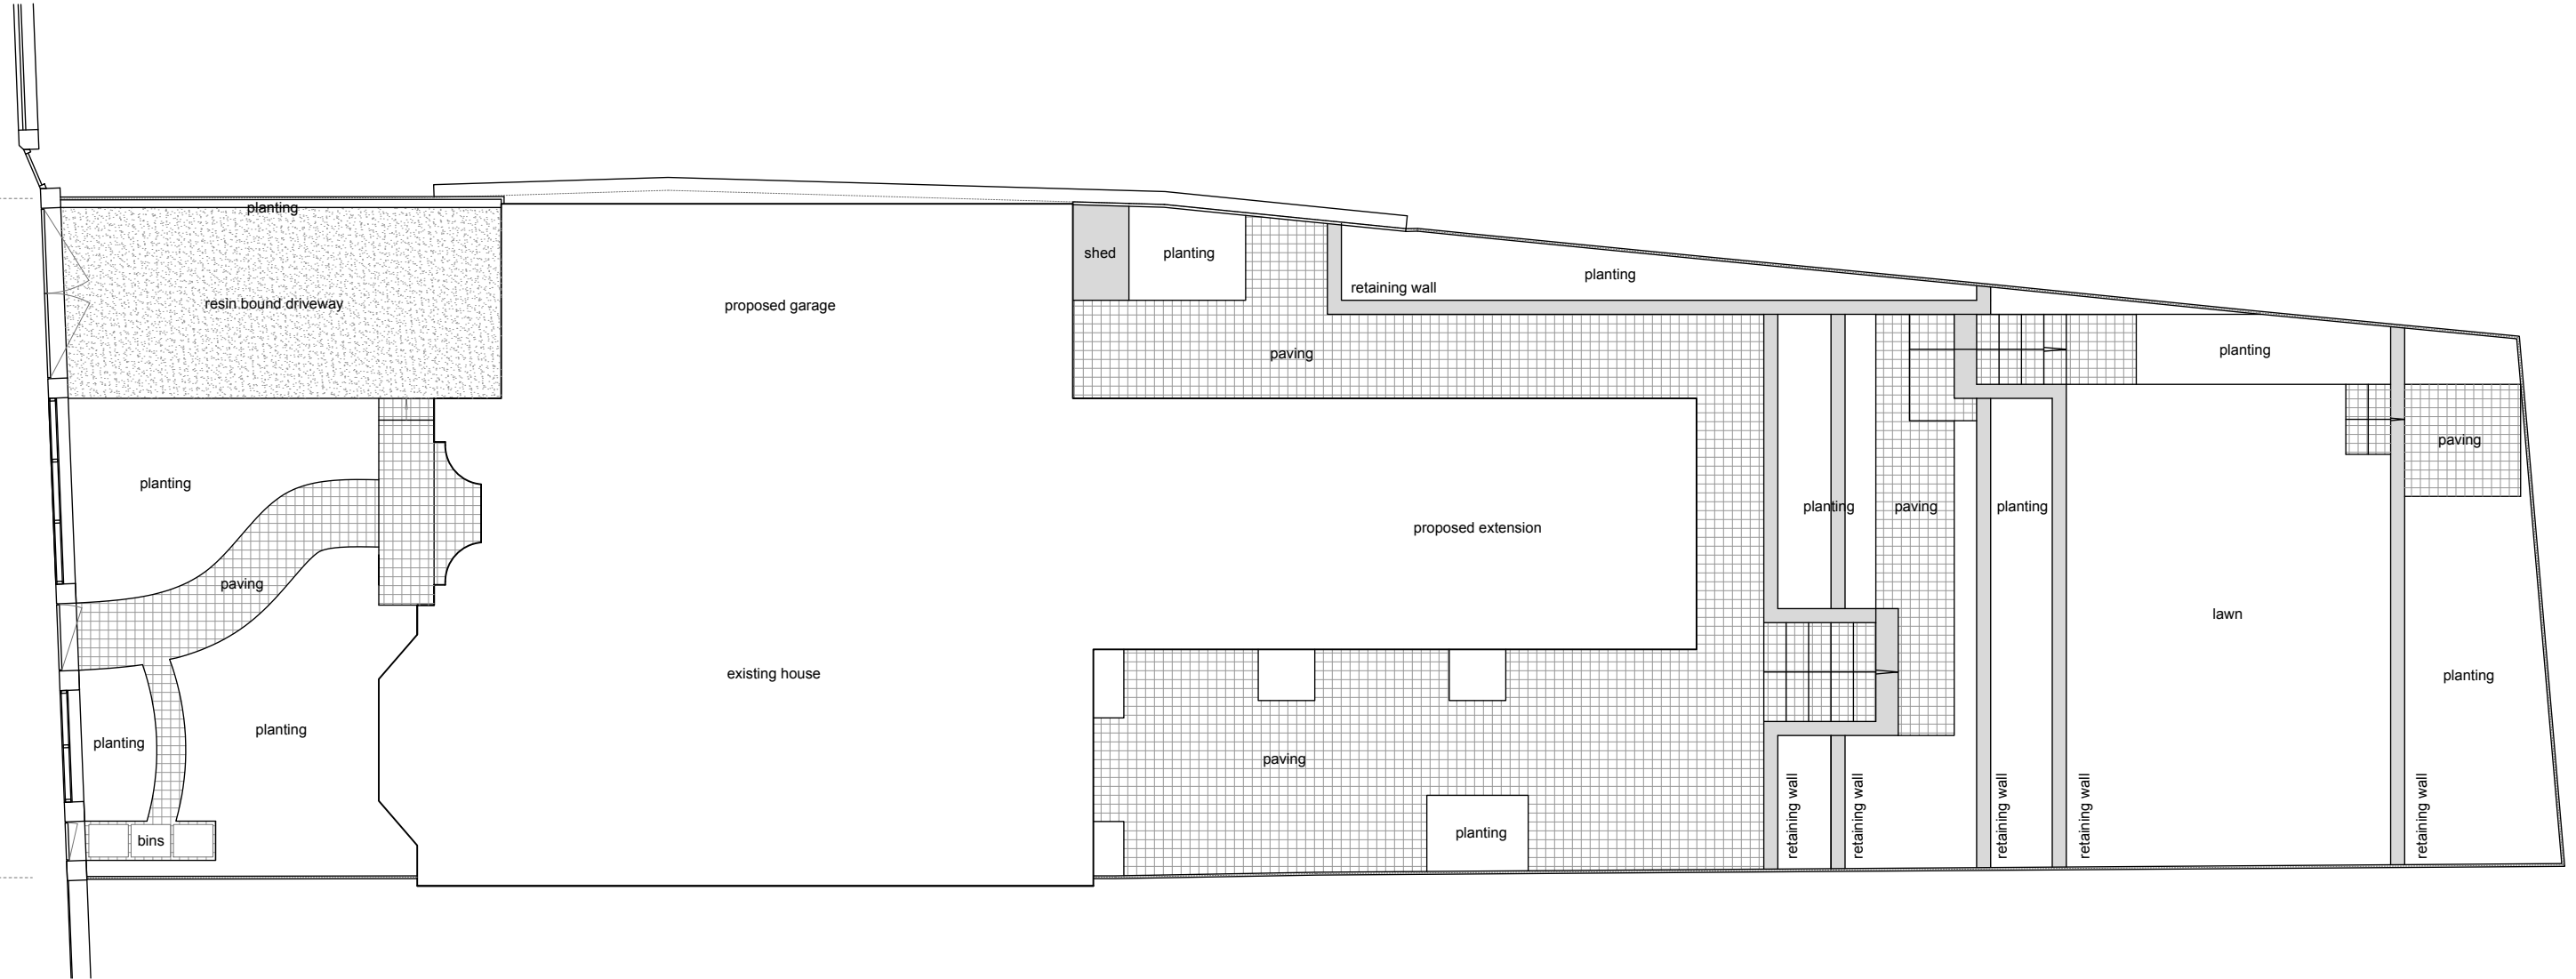

PROPOSAL | GARDEN PLAN

TO BE VIEWED TOGETHER WITH: FRONT GARDEN MASTERPLAN - CLARISSA JUDD GARDEN DESIGN 10/05/2024
 BACK GARDEN MASTERPLAN - CLARISSA JUDD GARDEN DESIGN 23/03/2024

FRONT FENCE & GATE

Brick: Reclaimed Bricks | Like for Like Main House | Colour: Terracotta
 Fence: Wood | Colour: Honey Dark Brown
 Gate: Wood | Colour: Honey Dark Brown

Client
 CHRISANTH GRADISCHNIG
 Project
 38 PLATTS LANE | NW3 7NT
 Drawing title
 PROPOSAL | GARDEN PLAN
 Stage
 CONCEPT DESIGN

9 Charleville Mansions
 Charleville Road | Kensington
 London | W14 9JB | United Kingdom
www.bart-eyking.com

EYKING

Drawn by
 BE
 Date drawn
 14-05-2024
 Checked by
 Date checked

Scale at A3
 1:120
 Project number
 23003
 Drawing number
 CD_017_B
 Revision