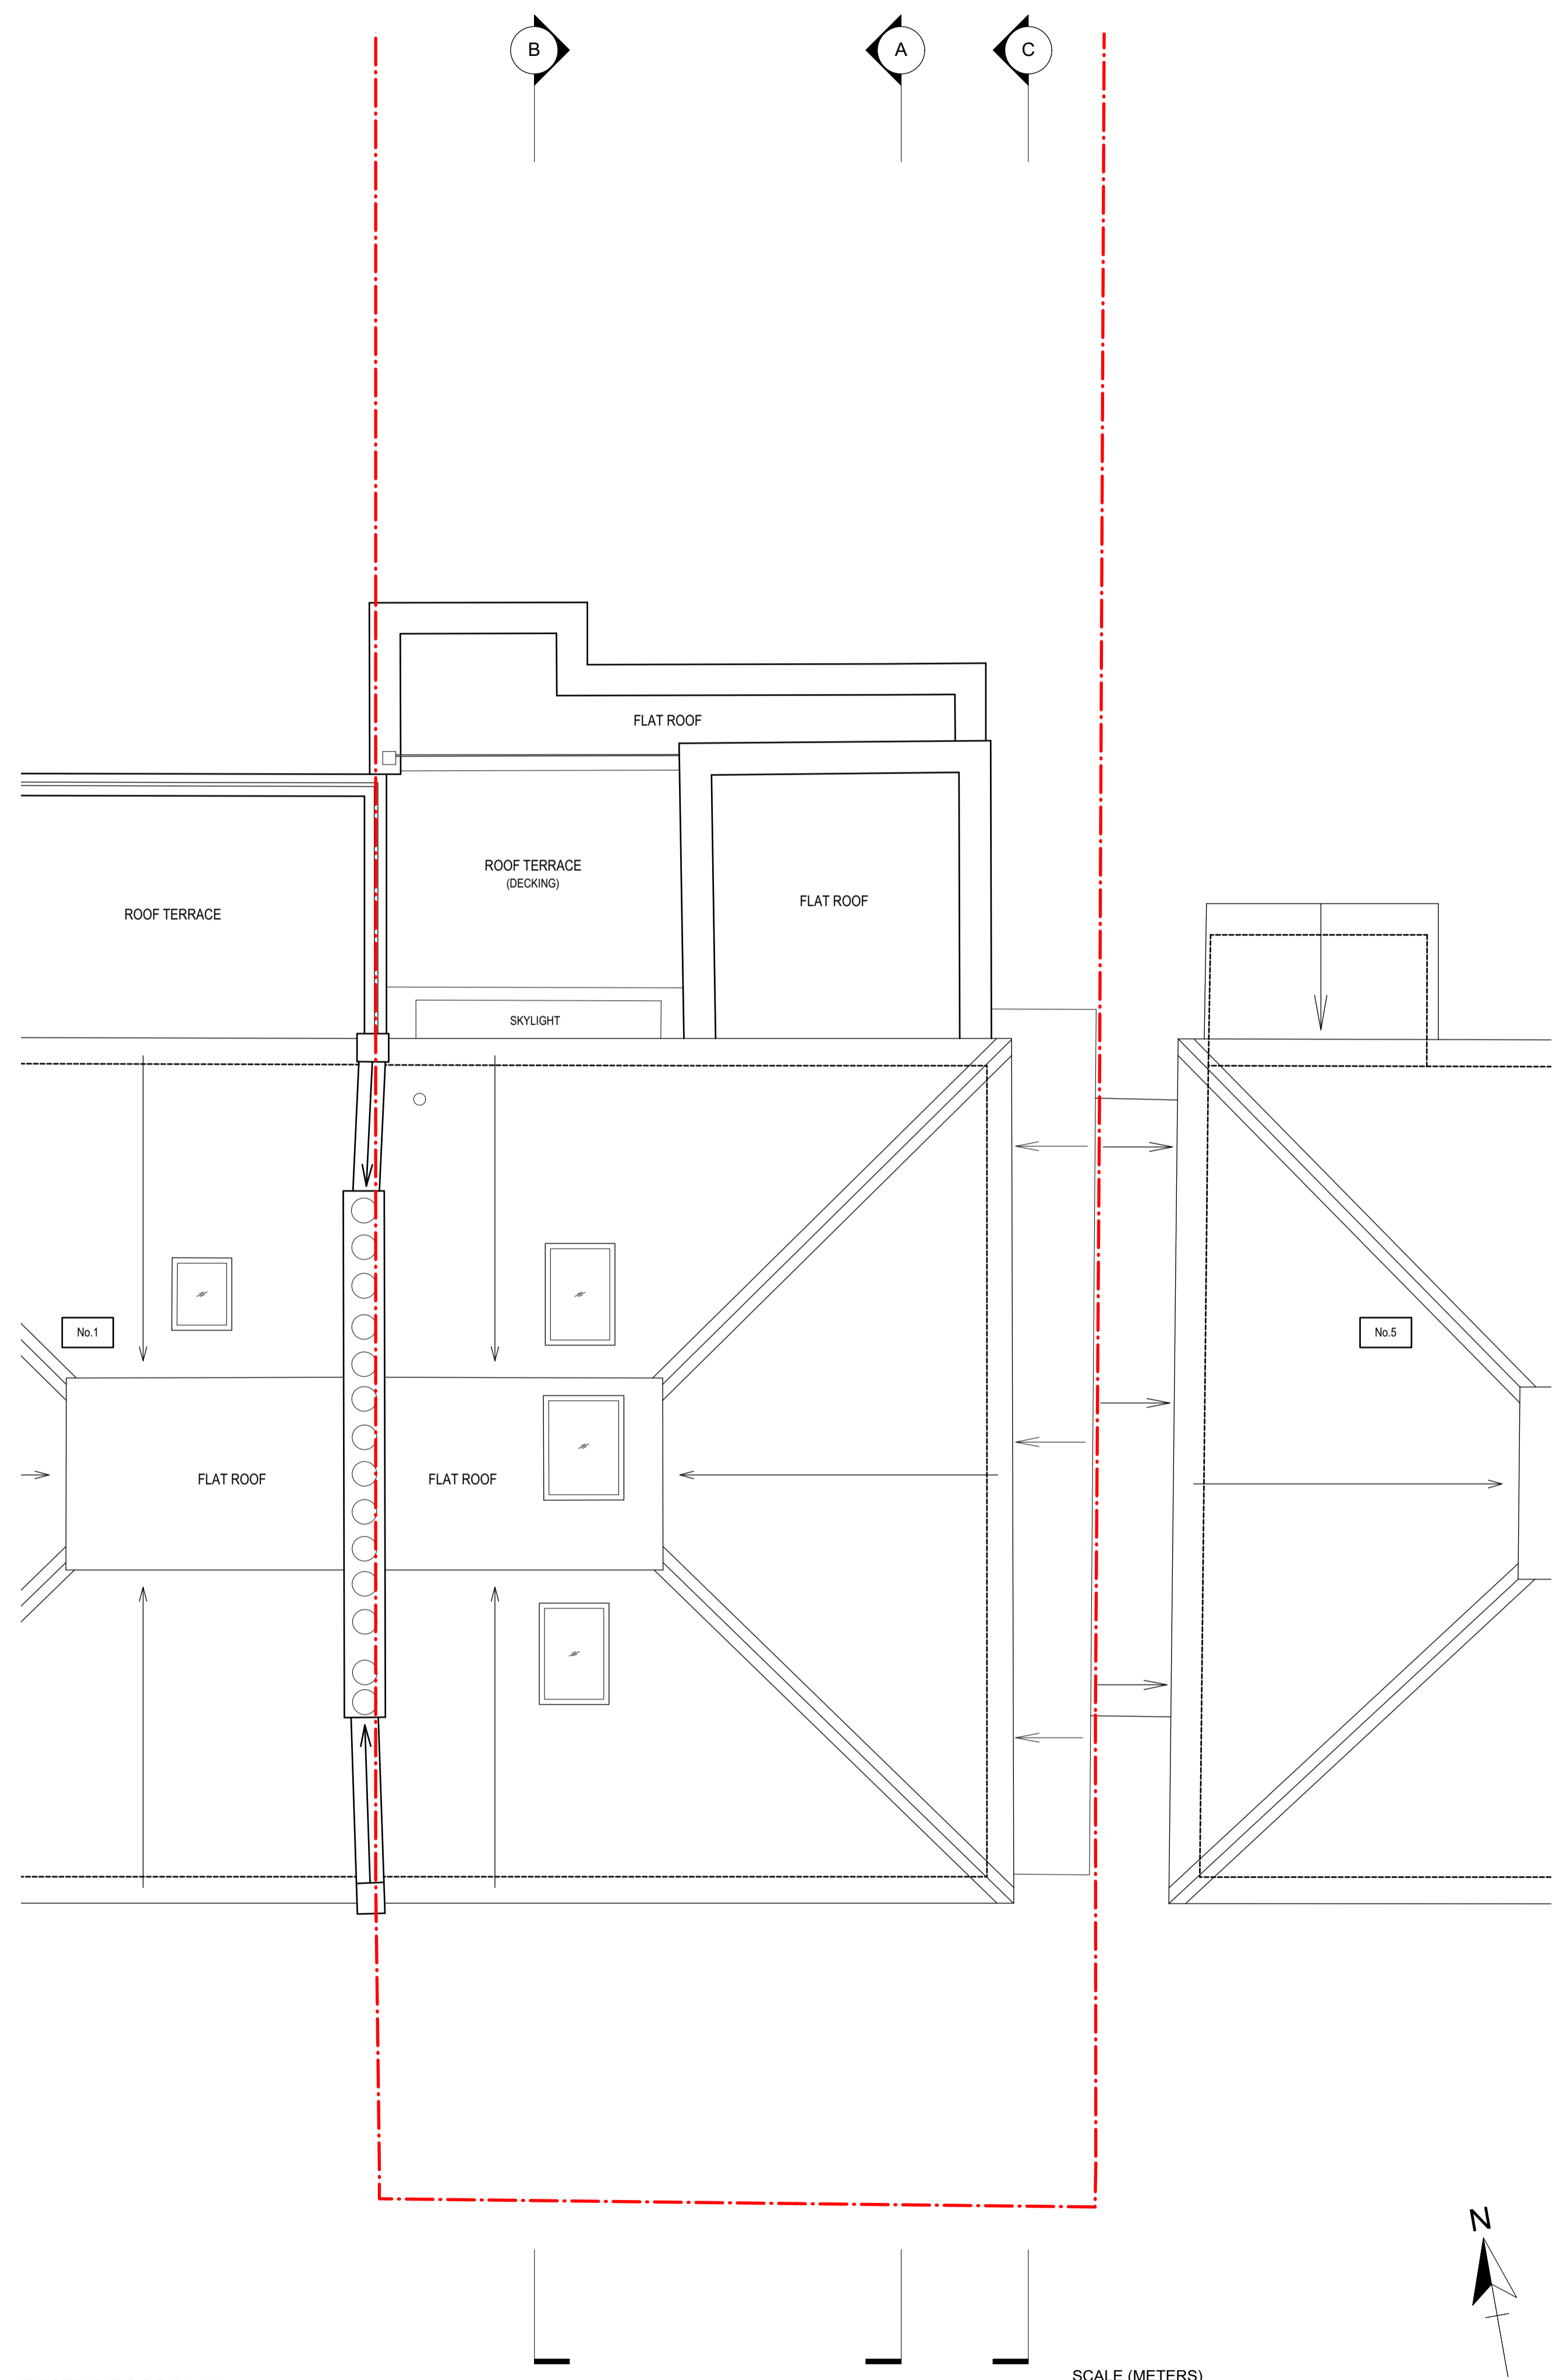

EXISTING LOFT PLAN

EXISTING ROOF PLAN

DATE	REVISION HISTORY	REV

ADDRESS:

3 LAWFORD ROAD  
LONDON  
NW5 2LH

FIRST ISSUE DATE: 15/05/2024

SCALE: 1:50 @ A1  
1:100 @ A3

DOCUMENT NUMBER: PL-003

REVISION: /

DRAWING TITLE:

EXISTING LOFT AND ROOF  
PLANS