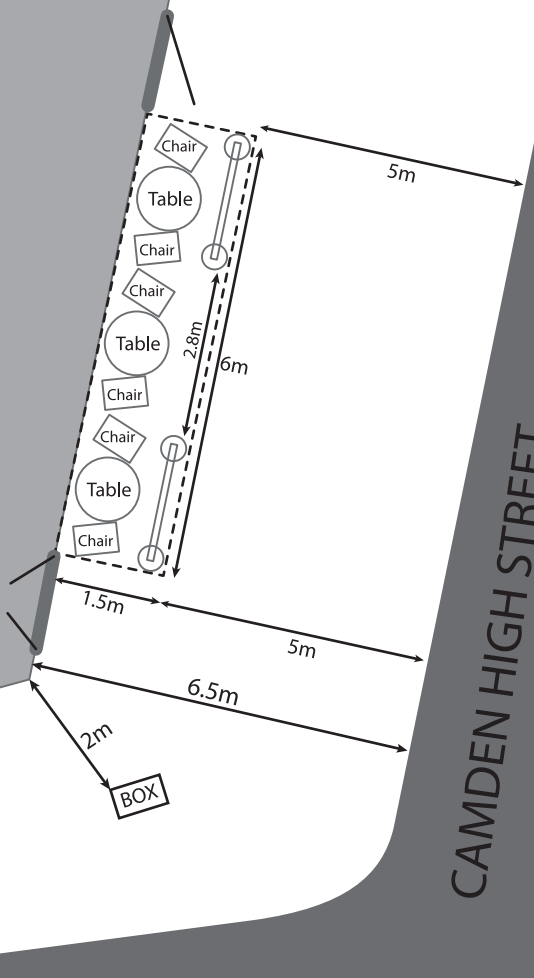

LYTTELTON ARMS

1 CAMDEN HIGH STREET

CAMDEN HIGH STREET

MORNINGTON CRESCENT

Fire Box - 55cm by 30cm

Barrier - 1.6m by 35cm

Table - 85cm by 85cm

Chair - 43cm by 58cm

Required frontcourt on the high street