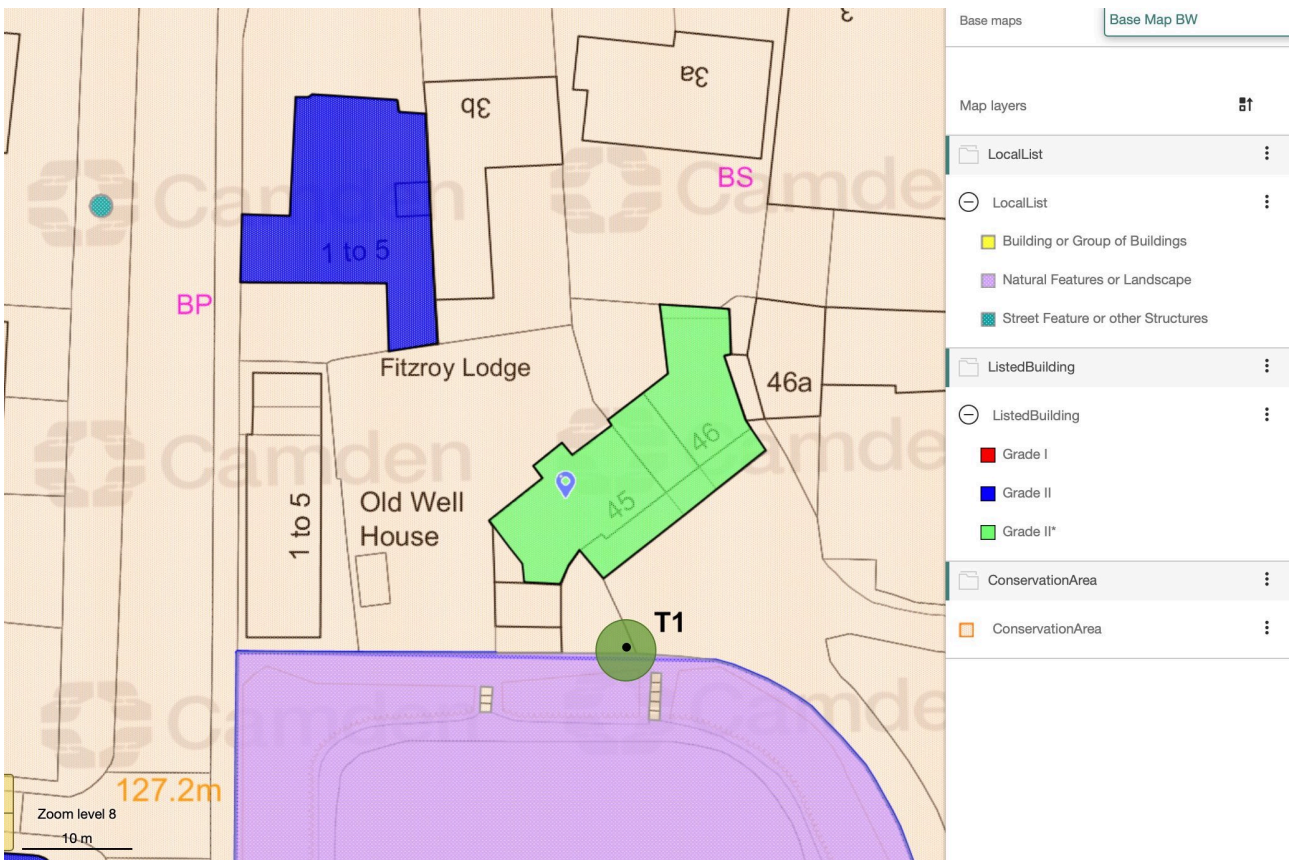

# Appendix B

## Tree Survey Plan

SITE:  
45 Highgate West Hill, London, N6

EXTRACT FROM  
<https://opendata.camden.gov.uk/People-Places/Camden-Conservation-Areas-Map/d2m6-mjue>

*NOT TO SCALE*