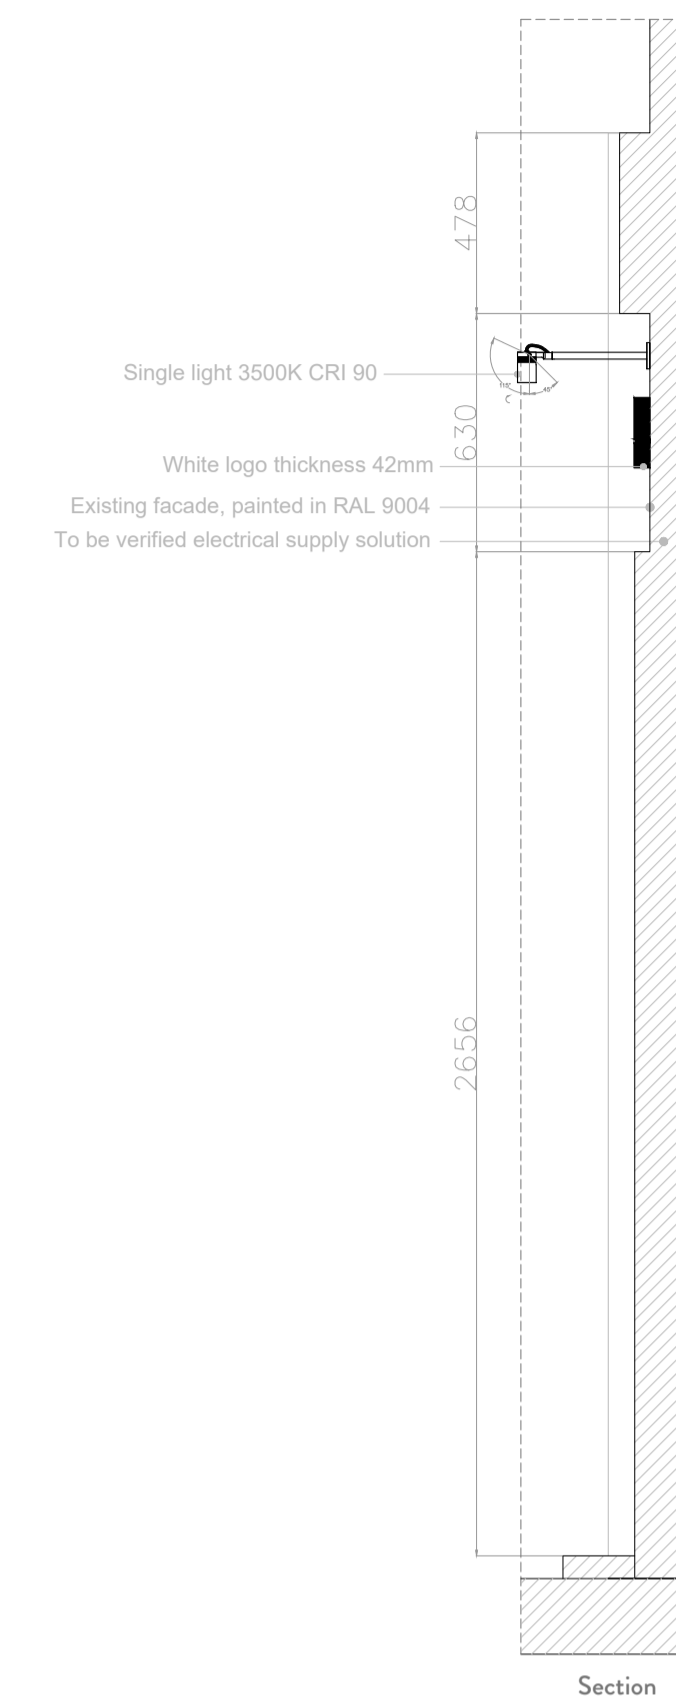

Moleskine
Neal Street 56

Store:
London - NS56

Project:
New opening

Artwork:
Signage

Scale:
Varies

Name file:
MSK_SP_Neal street 56.18.dwg

Revision:
01

Date:
15-03-2024