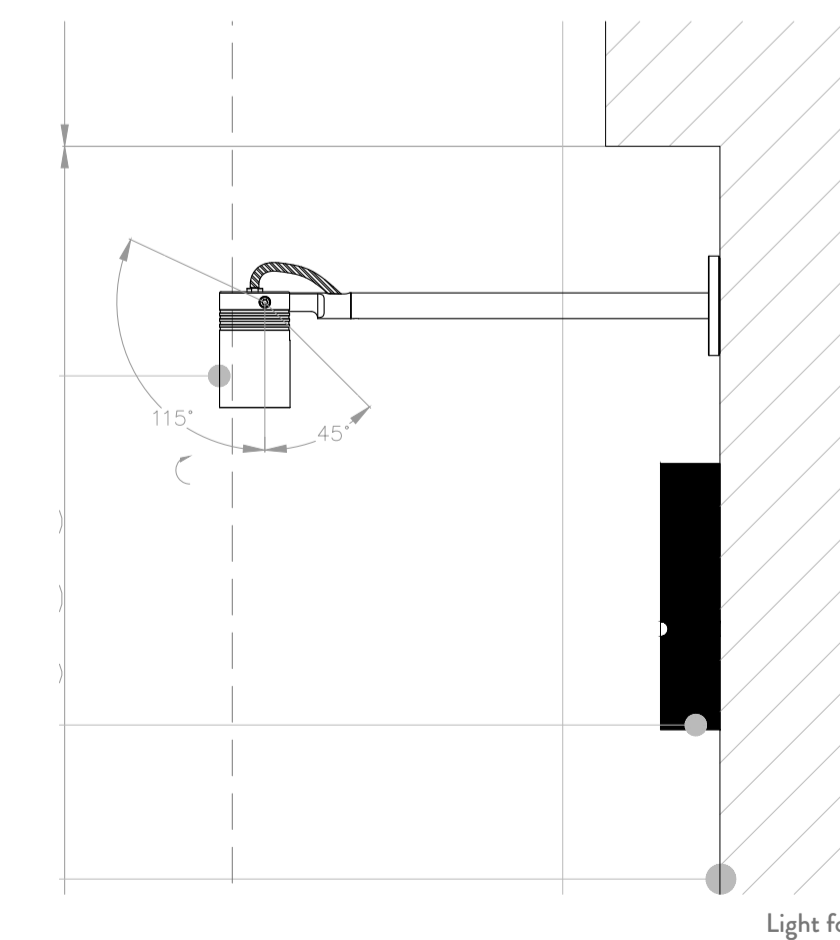

Side signage detail

Light for signage detail

Moleskine
Neal Street 56

Store:
London - NS56

Project:
New opening

Artwork:
Signage

Scale:
Varies

Name file:
MSK_SP_Neal street 56.18.dwg

Revision:
01

Date:
15-03-2024