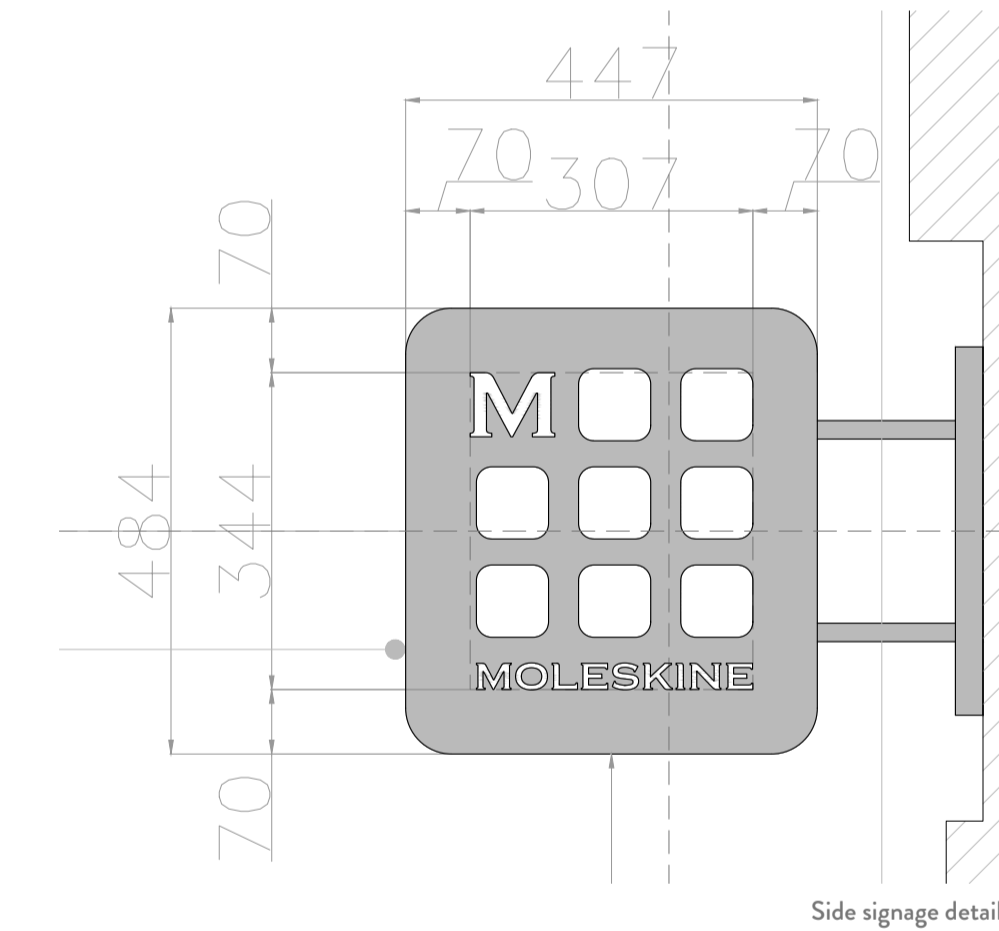

Section

Moleskine
Neal Street 56

Store:
London - NS56

Project:
New opening

Artwork:
Signage

Scale:
Varies

Name file:
MSK_SP_Neal street 56.18.dwg

Revision:
01

Date:
15-03-2024