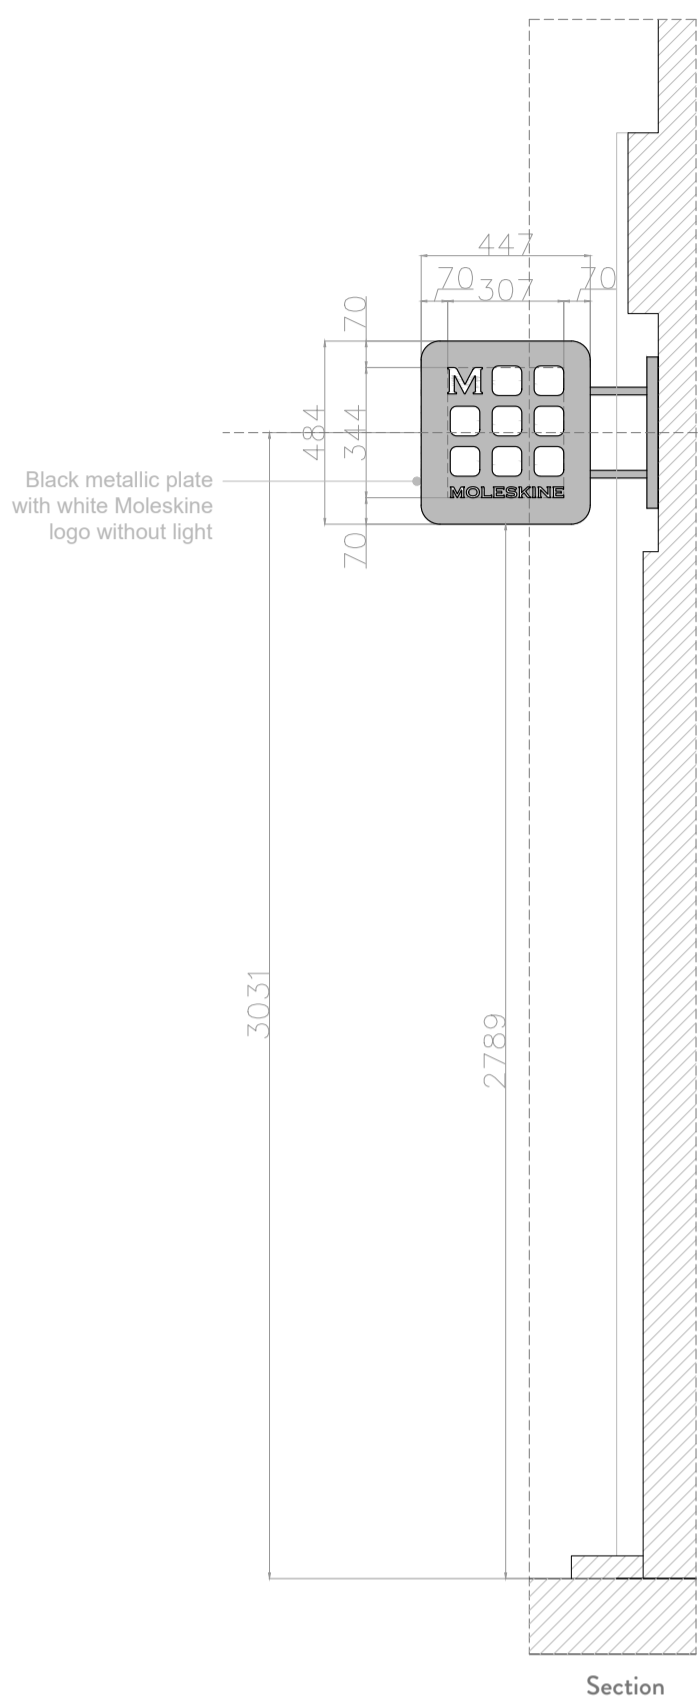

Section

Moleskine
Neal Street 56

Store:
London - NS56

Project:
New opening

Artwork:
Signage

Scale:
Varies

Name file:
MSK_SP_Neal street 56.18.dwg

Revision:
01

Date:
15-03-2024