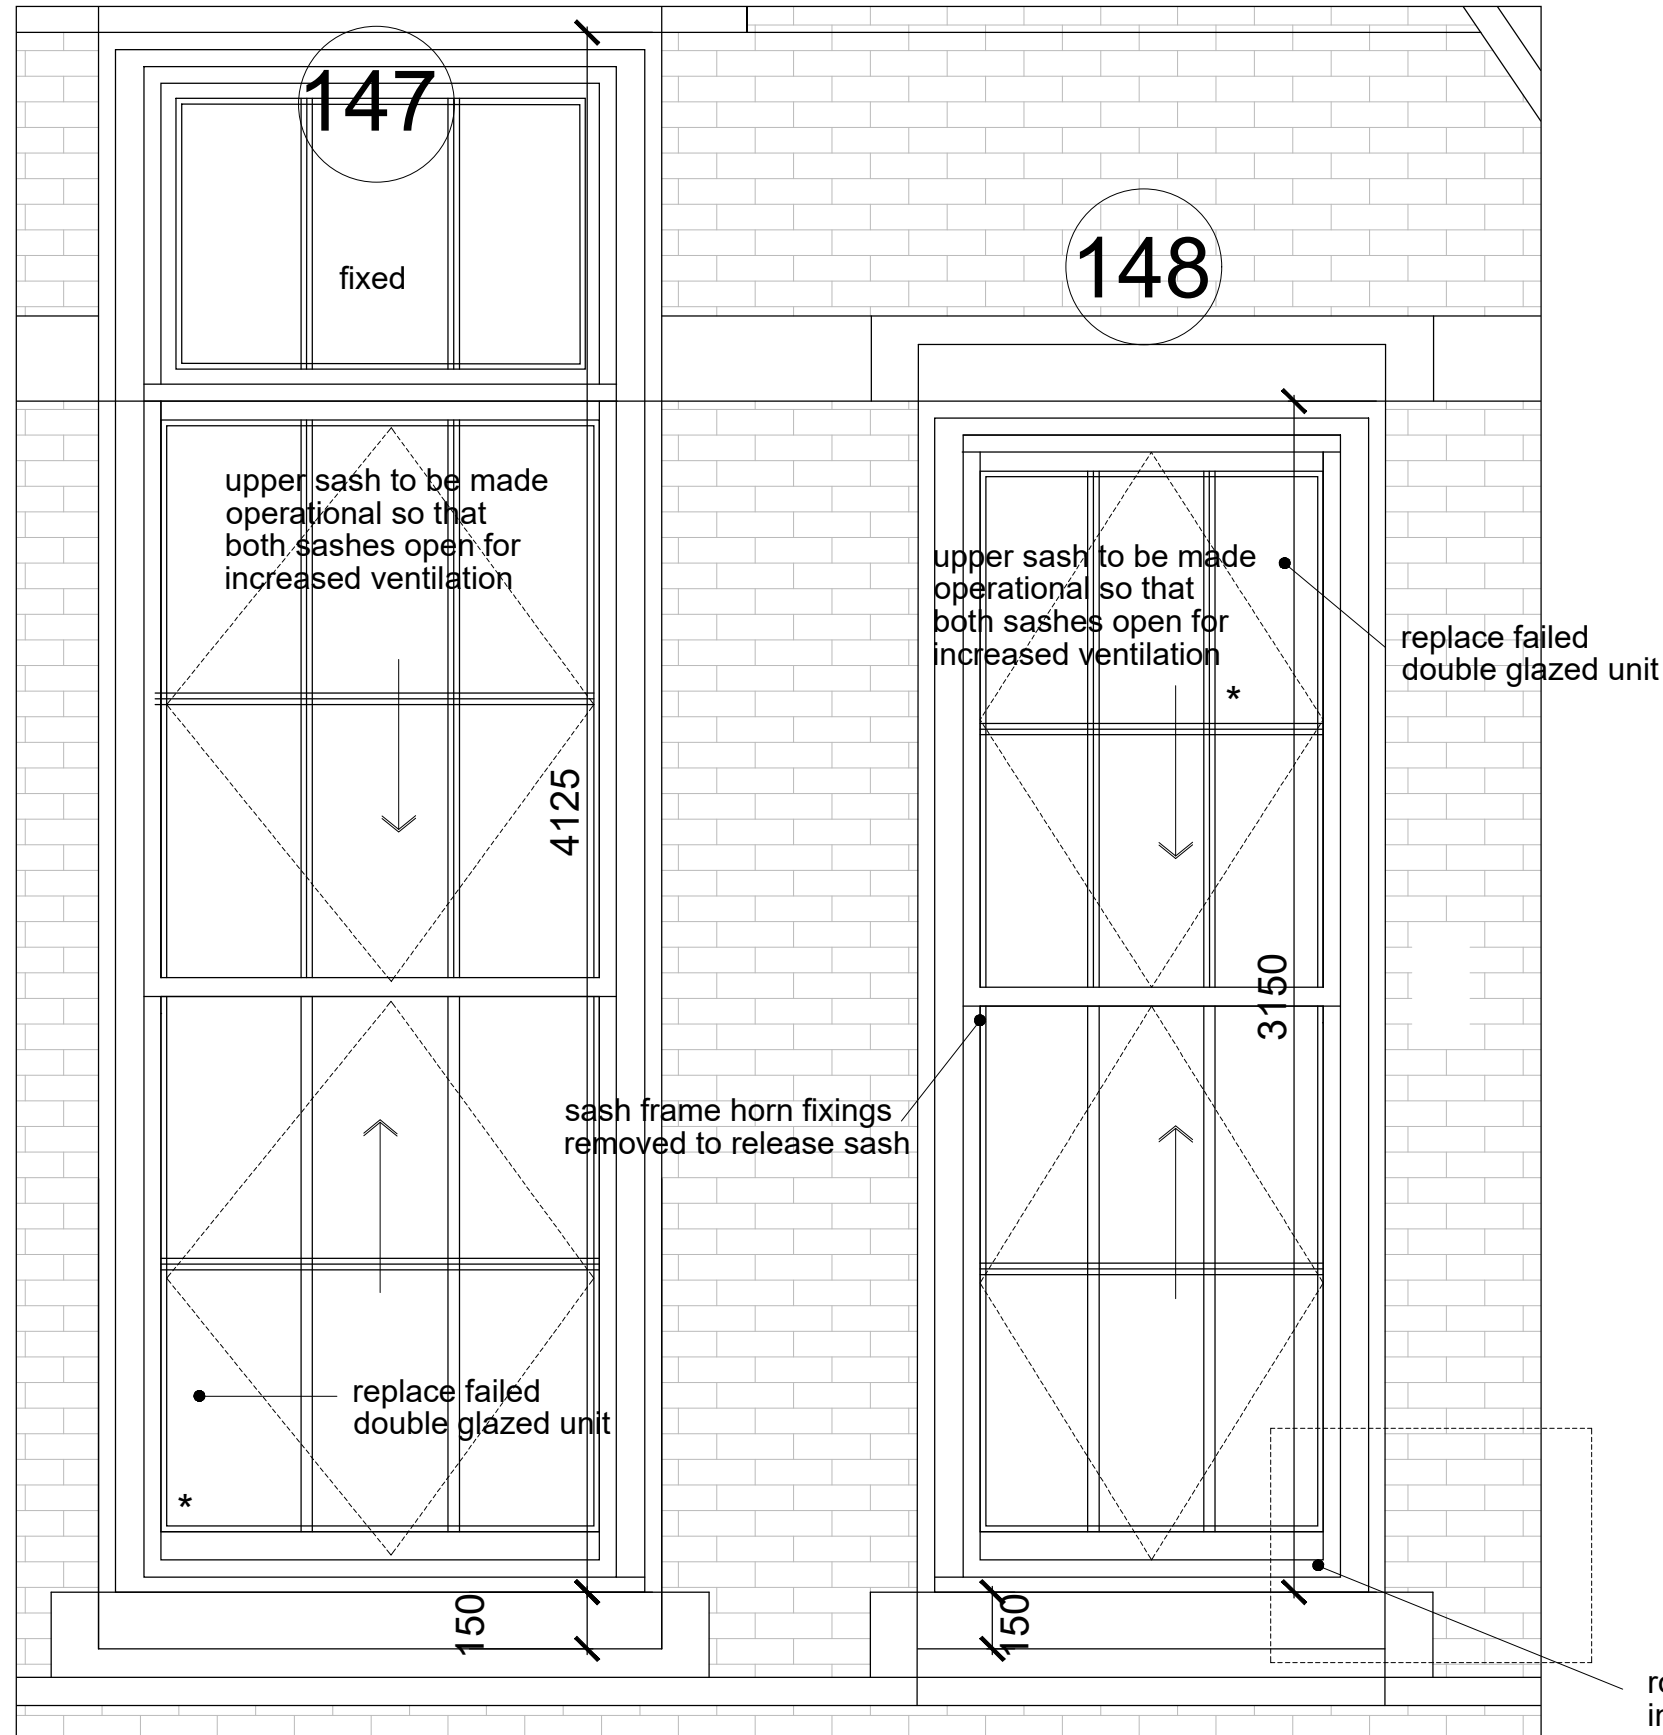

PLAN SASH WINDOWS nos.147,148  
2nd Floor - Classroom 2.04

ELEVATION SASH WINDOW 147 ,148

Do not scale from this drawing  
All dimensions are to be checked on site  
Any discrepancies are to be reported immediately to the Architect or Main Contractor

Project:  
**Window Refurbishment**

Drawing:  
Type 2 Sash Window Repairs  
Plan & Elevation  
2nd Floor windows no.147,148 Classroom 2.04

Project No.	Drawing No.	Issue	Status
FS2023	SK02-3	P2	P

Scale: 1:25@A3 Date: May 2023 Drawn By: FB Checked By: FB