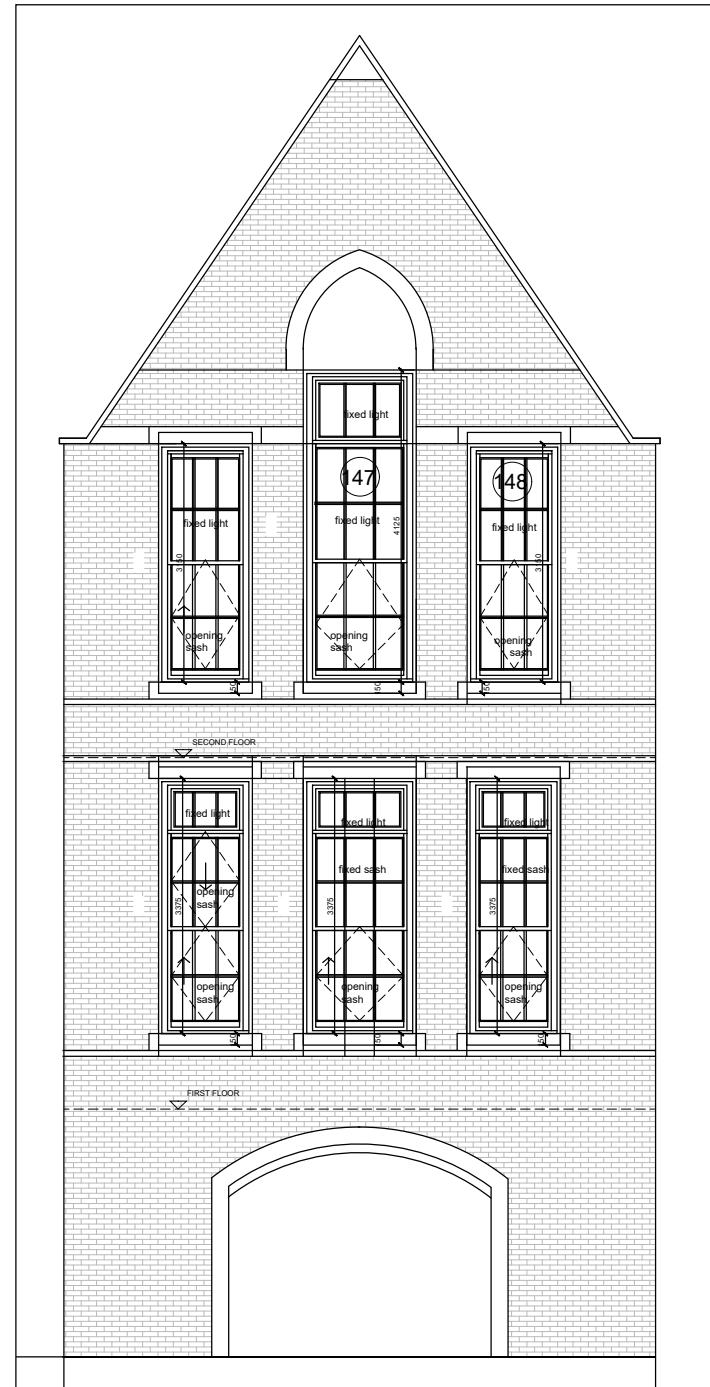

PLAN SASH WINDOWS nos.147,148  
2nd Floor - Classroom 2.04

ELEVATION SASH WINDOW 147 ,148

Do not scale from this drawing  
All dimensions are to be checked on site  
Any discrepancies are to be reported immediately to the Architect or Main Contractor

Project:  
**Window Refurbishment**

Drawing:  
Type 2 Sash Window Repairs  
Plan & Elevation  
2nd Floor windows no.147,148 Classroom 2.04

Project No.	Drawing No.	Issue	Status
FS2023	SK02-3	P2	P

Scale: 1:25@A3 Date: May 2023 Drawn By: FB Checked By: FB