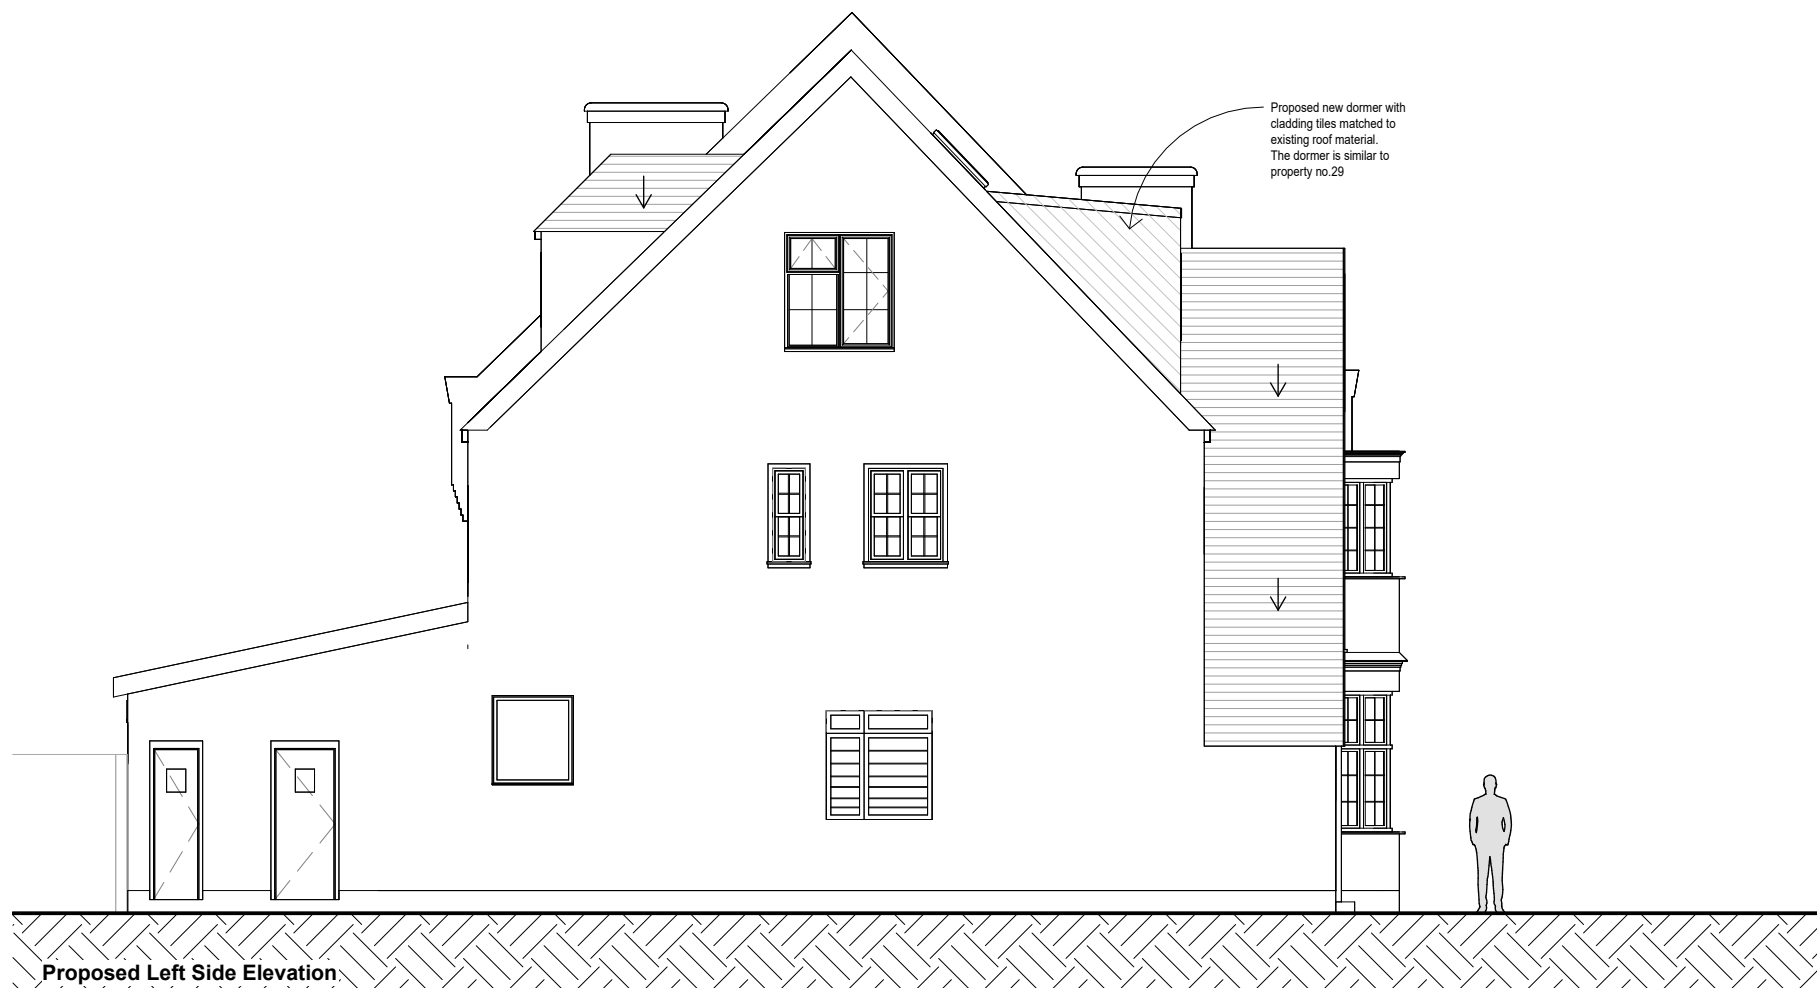

Hampstead Architects

PROJECT
Crediton Hill
ADDRESS
19 Crediton Hill
London. NW6 1HS
DRAWING TITLE

Existing & Proposed Left Side Elevations

SCAL	DATE	REV	DWG NO.
1 : 100	02/04/24	E	D207