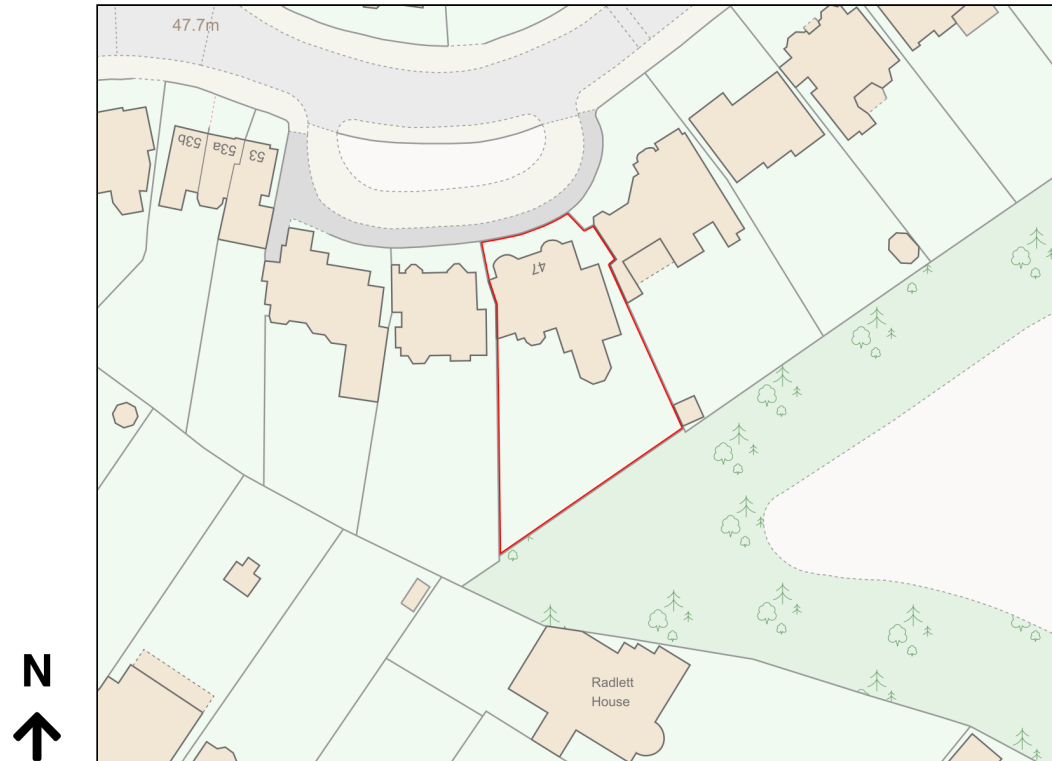

Location Plan

Site Address: 47, Elsworth Road, London, NW3 3BS

Date Produced: 03-May-2024

Scale: 1:1250 @A4

Planning Portal Reference: PP-13008862v1