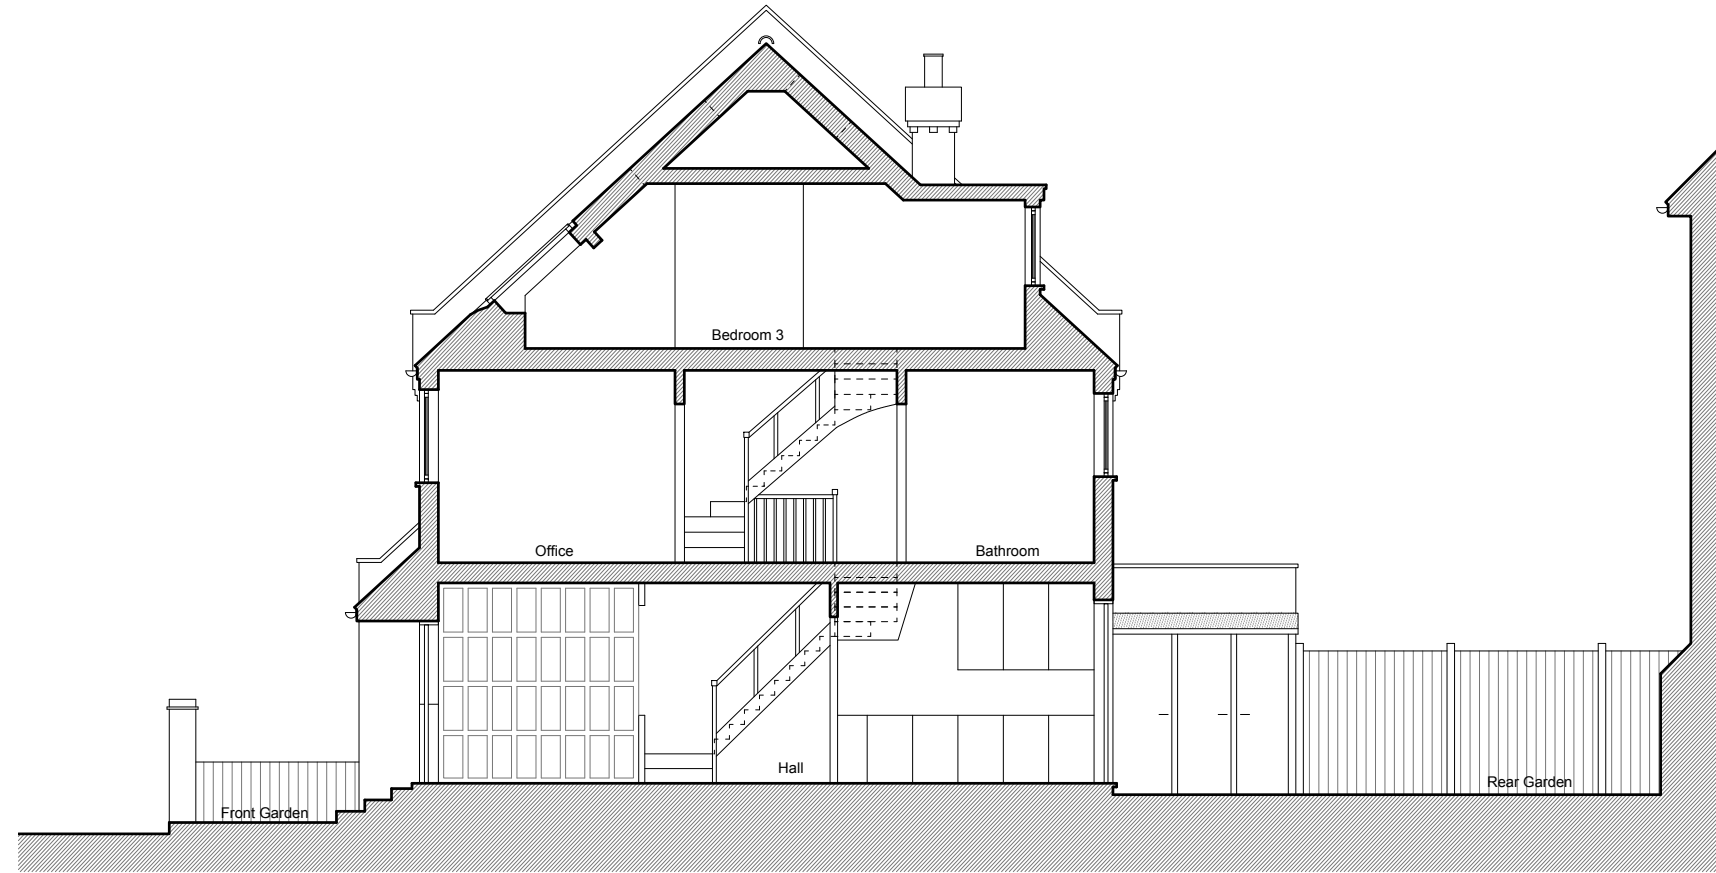

NOTES

DO NOT SCALE FROM THIS DRAWING EXCEPT FOR THE PURPOSES OF PLANNING AND BUILDING REGULATIONS. ALL DIMENSIONS TO BE CHECKED ON SITE.

SECTION A-A

REVISION:

PROJECT TITLE

6 GLENHURST AVENUE

AURAA  
STUDIO

www.auraa.studio      1A Chalk Farm Parade  
info@auraa.studio      London    NW3 2BN

TITLE

SECTION A-A AS EXISTING

DATE      29.04.2024

SCALE      1/100 @ A3

DRAWN      GC / RL

STATUS      INFORMATION

DRG No      2325\_EX\_200