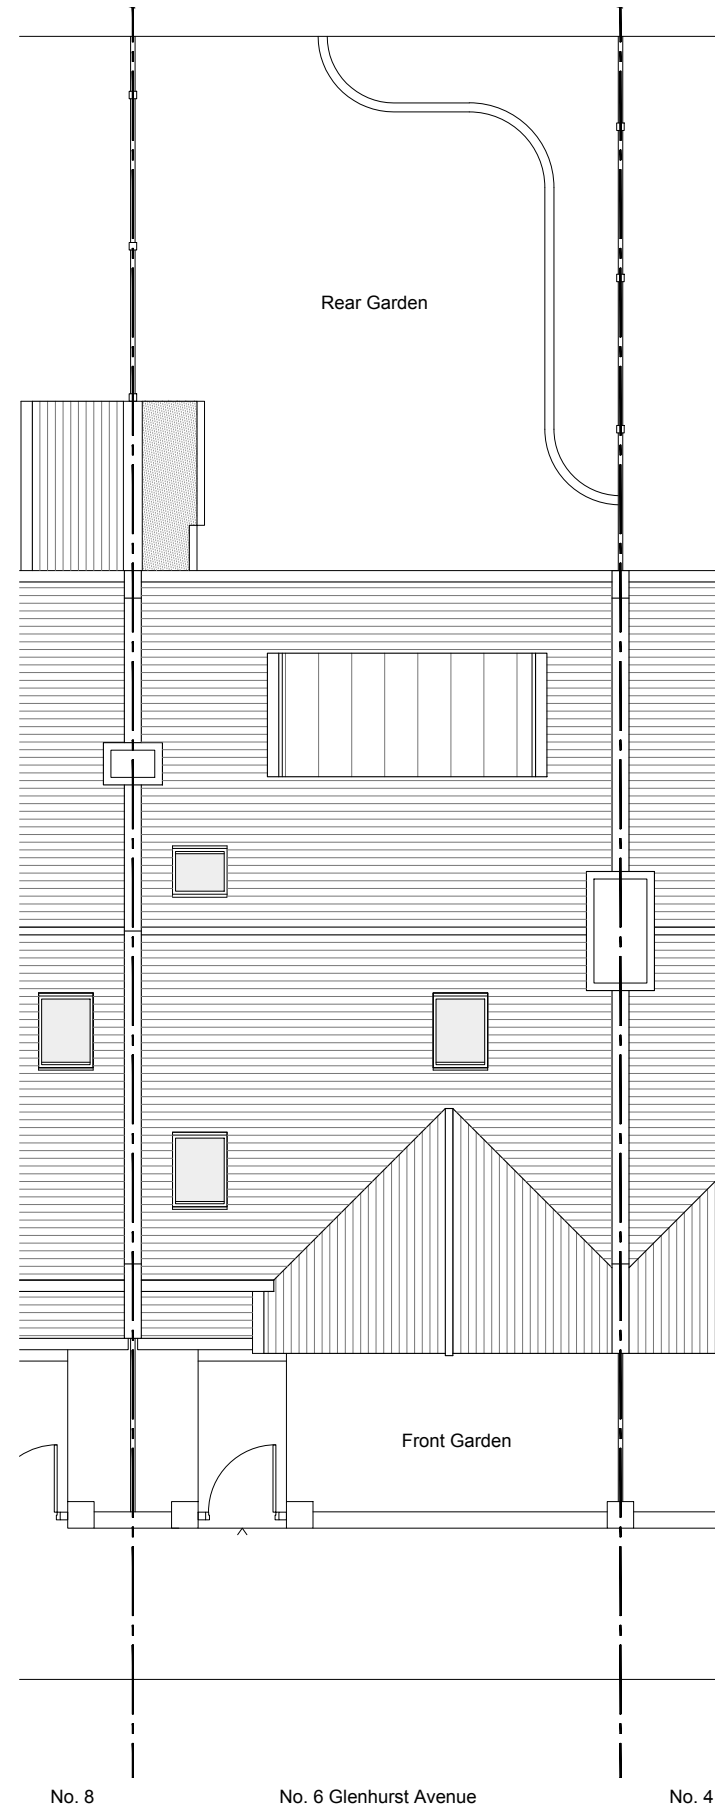

LOFT

ROOF

NOTES

DO NOT SCALE FROM THIS DRAWING EXCEPT FOR THE PURPOSES OF PLANNING AND BUILDING REGULATIONS. ALL DIMENSIONS TO BE CHECKED ON SITE.

REVISION:

PROJECT TITLE

6 GLENHURST AVENUE

AURAA  
STUDIO

www.auraa.studio      1A Chalk Farm Parade  
info@auraa.studio      London    NW3 2BN

TITLE

LOFT AND ROOF PLANS AS  
EXISTING

DATE

29.04.2024

SCALE

1/100 @ A3

DRAWN