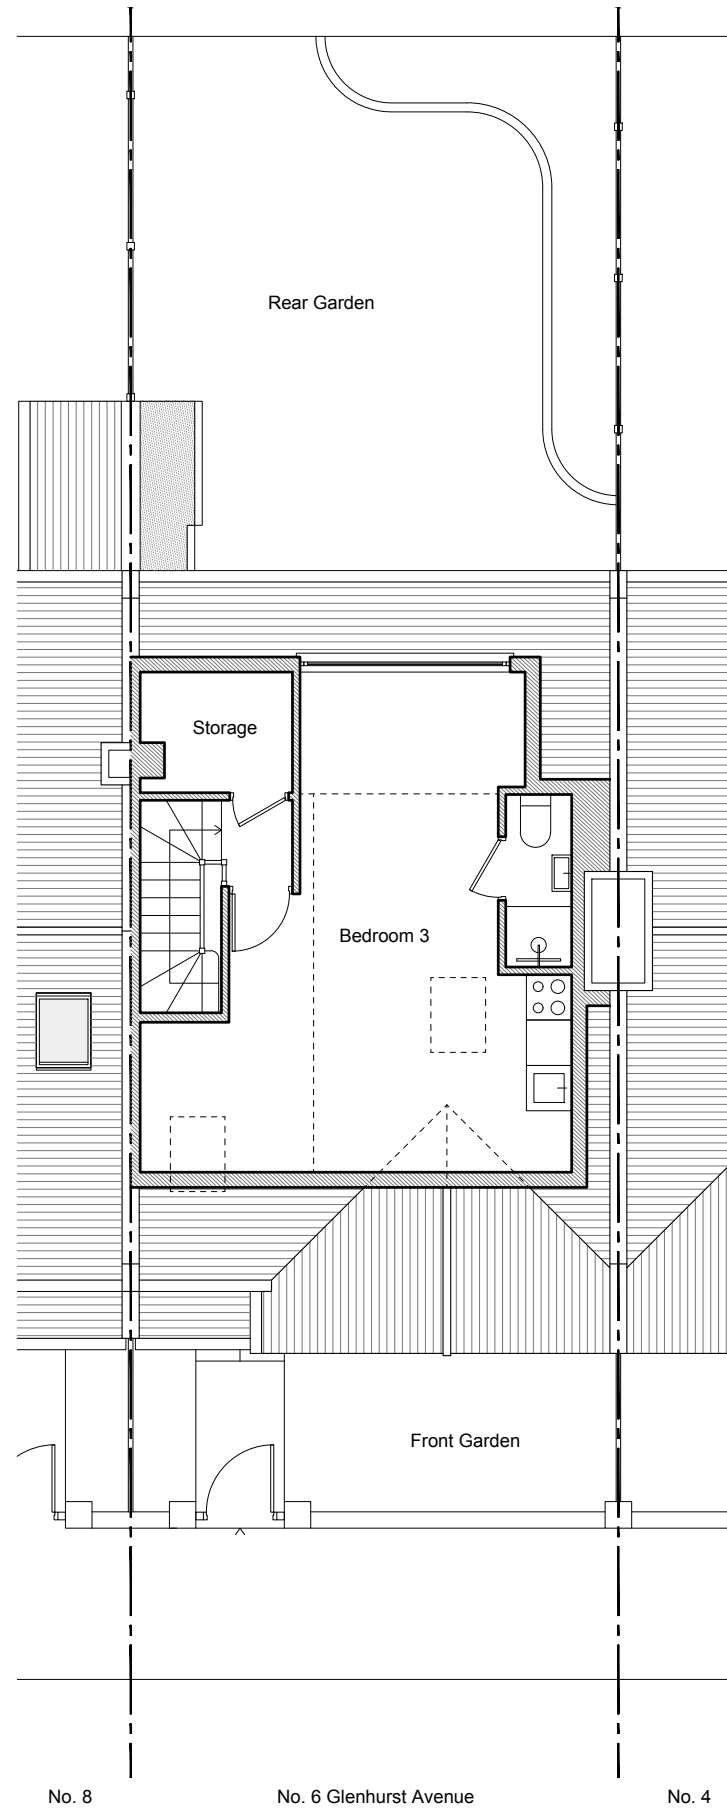

LOFT

ROOF

NOTES

DO NOT SCALE FROM THIS DRAWING EXCEPT FOR THE PURPOSES OF PLANNING AND BUILDING REGULATIONS. ALL DIMENSIONS TO BE CHECKED ON SITE.

REVISION:

PROJECT TITLE

6 GLENHURST AVENUE

AURAA  
STUDIO

www.auraa.studio      1A Chalk Farm Parade  
info@auraa.studio      London    NW3 2BN

TITLE

LOFT AND ROOF PLANS AS  
EXISTING

DATE

29.04.2024

SCALE

1/100 @ A3

DRAWN