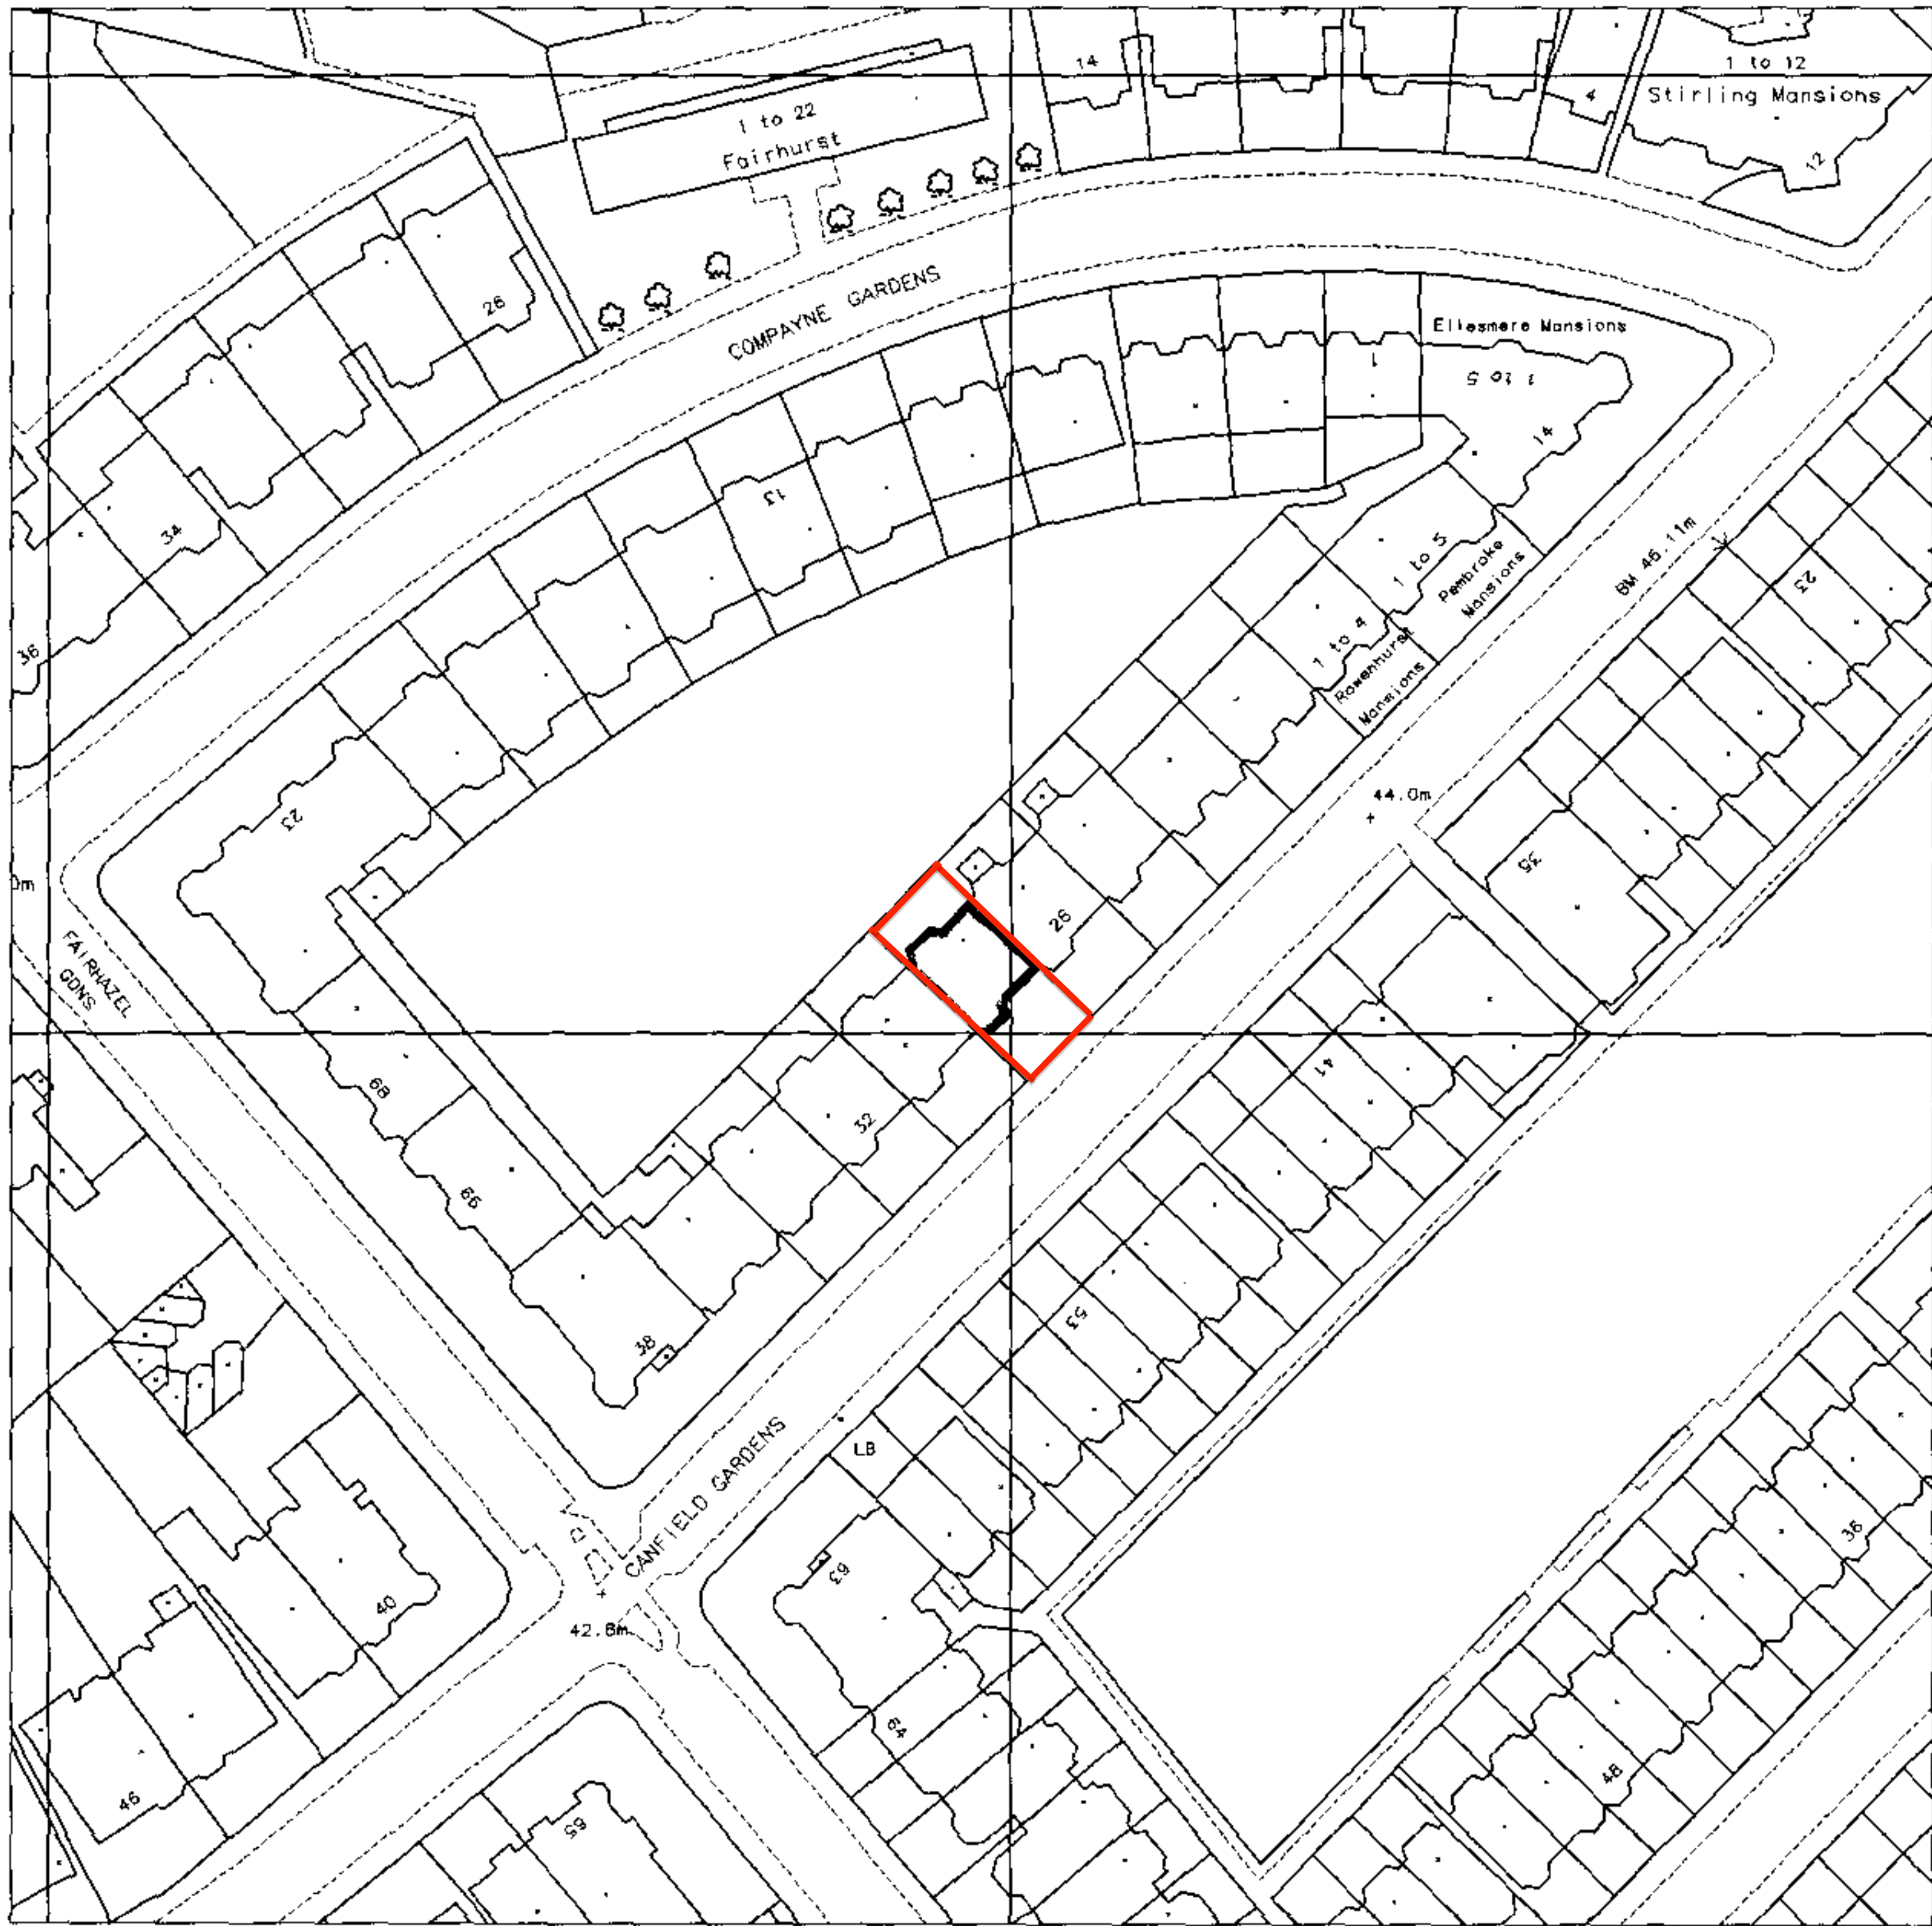

# Siteplan®

1:1250 Scale

Produced 23 Apr 2004 from Ordnance Survey digital data and incorporating surveyed revision available at this date. © Crown Copyright 2004.

Reproduction in whole or in part is prohibited without the prior permission of Ordnance Survey.

Ordnance Survey and the OS symbol are registered trade marks and Siteplan a trade mark of Ordnance Survey, the national mapping agency of Great Britain.

28 Canfield Gardens

Centre Coordinates: 526096 184507

National Grid sheet reference at centre of this Siteplan: TQ2684NW

Supplied by: National Map Centre  
Serial Number: 00022941