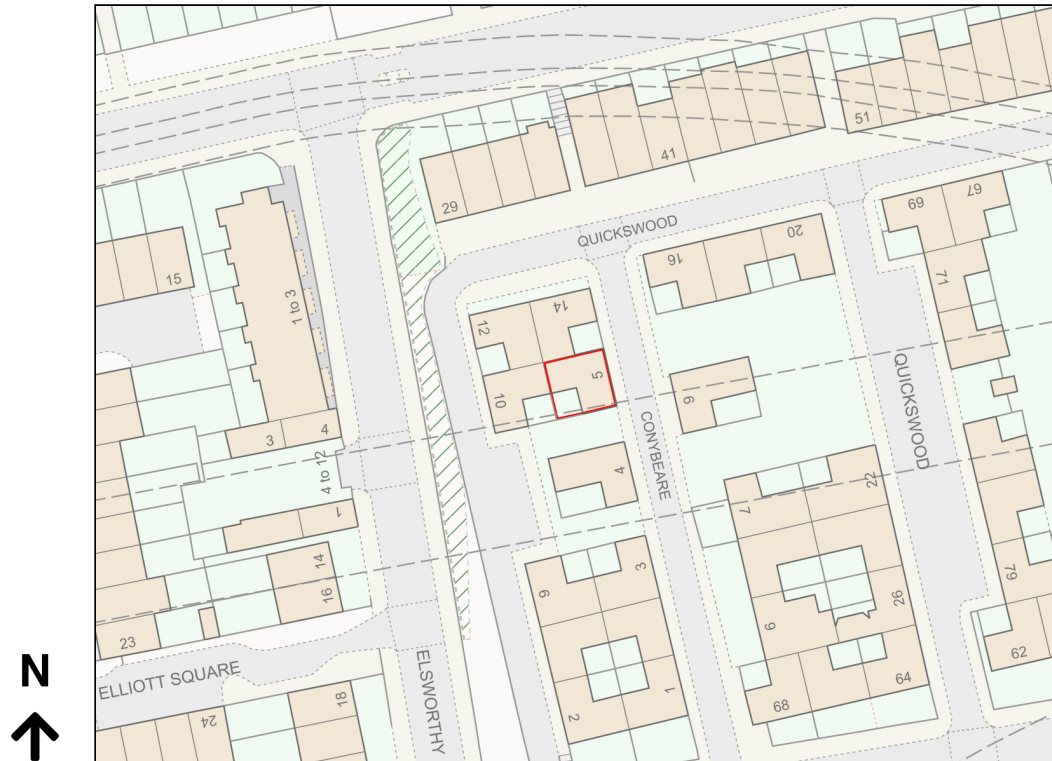

Location Plan

Site Address: 5, Conybeare, London, NW3 3SD

Date Produced: 02-May-2024

Scale: 1:1250 @A4

Planning Portal Reference: PP-13028369v1