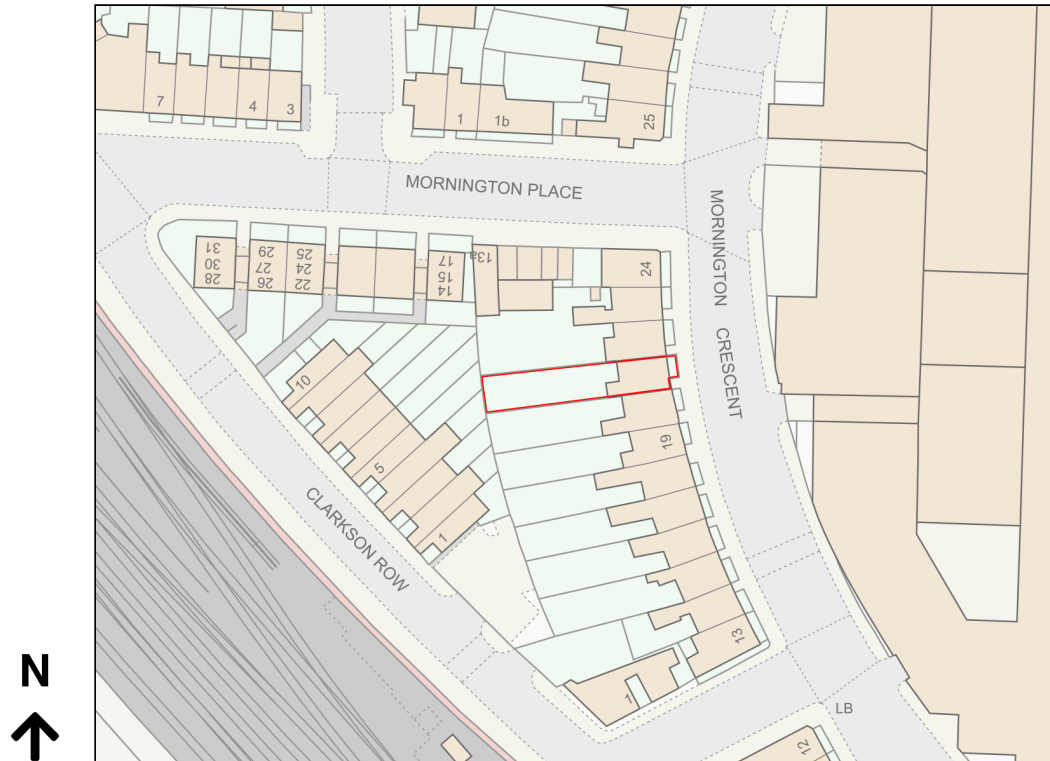

Location Plan

Site Address: 21, Mornington Crescent, London, NW1 7RG

Date Produced: 02-May-2024

Scale: 1:1250 @A4

Planning Portal Reference: PP-13022994v1