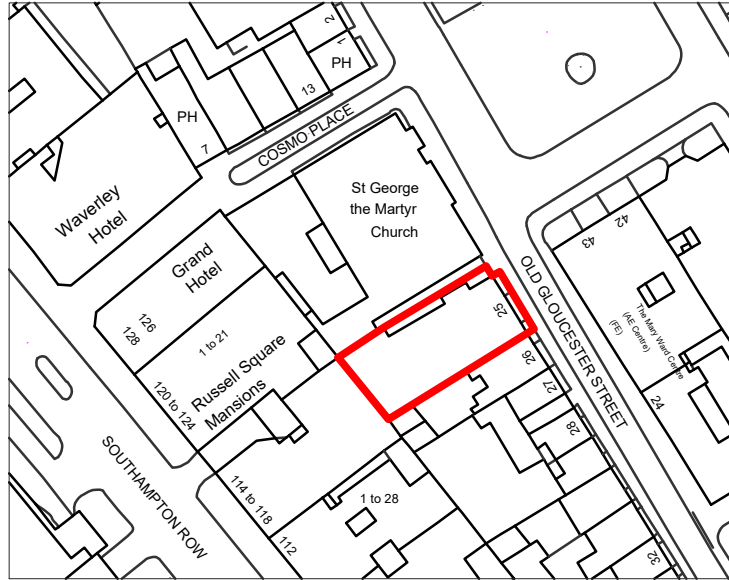

DO NOT SCALE
REPORT ERRORS AND OMISSIONS TO THE ARCHITECT
CHECK ALL DIMENSIONS BEFORE FABRICATION

REVISION	DRAWN	CHKD	DATE
-	-	-	--/--