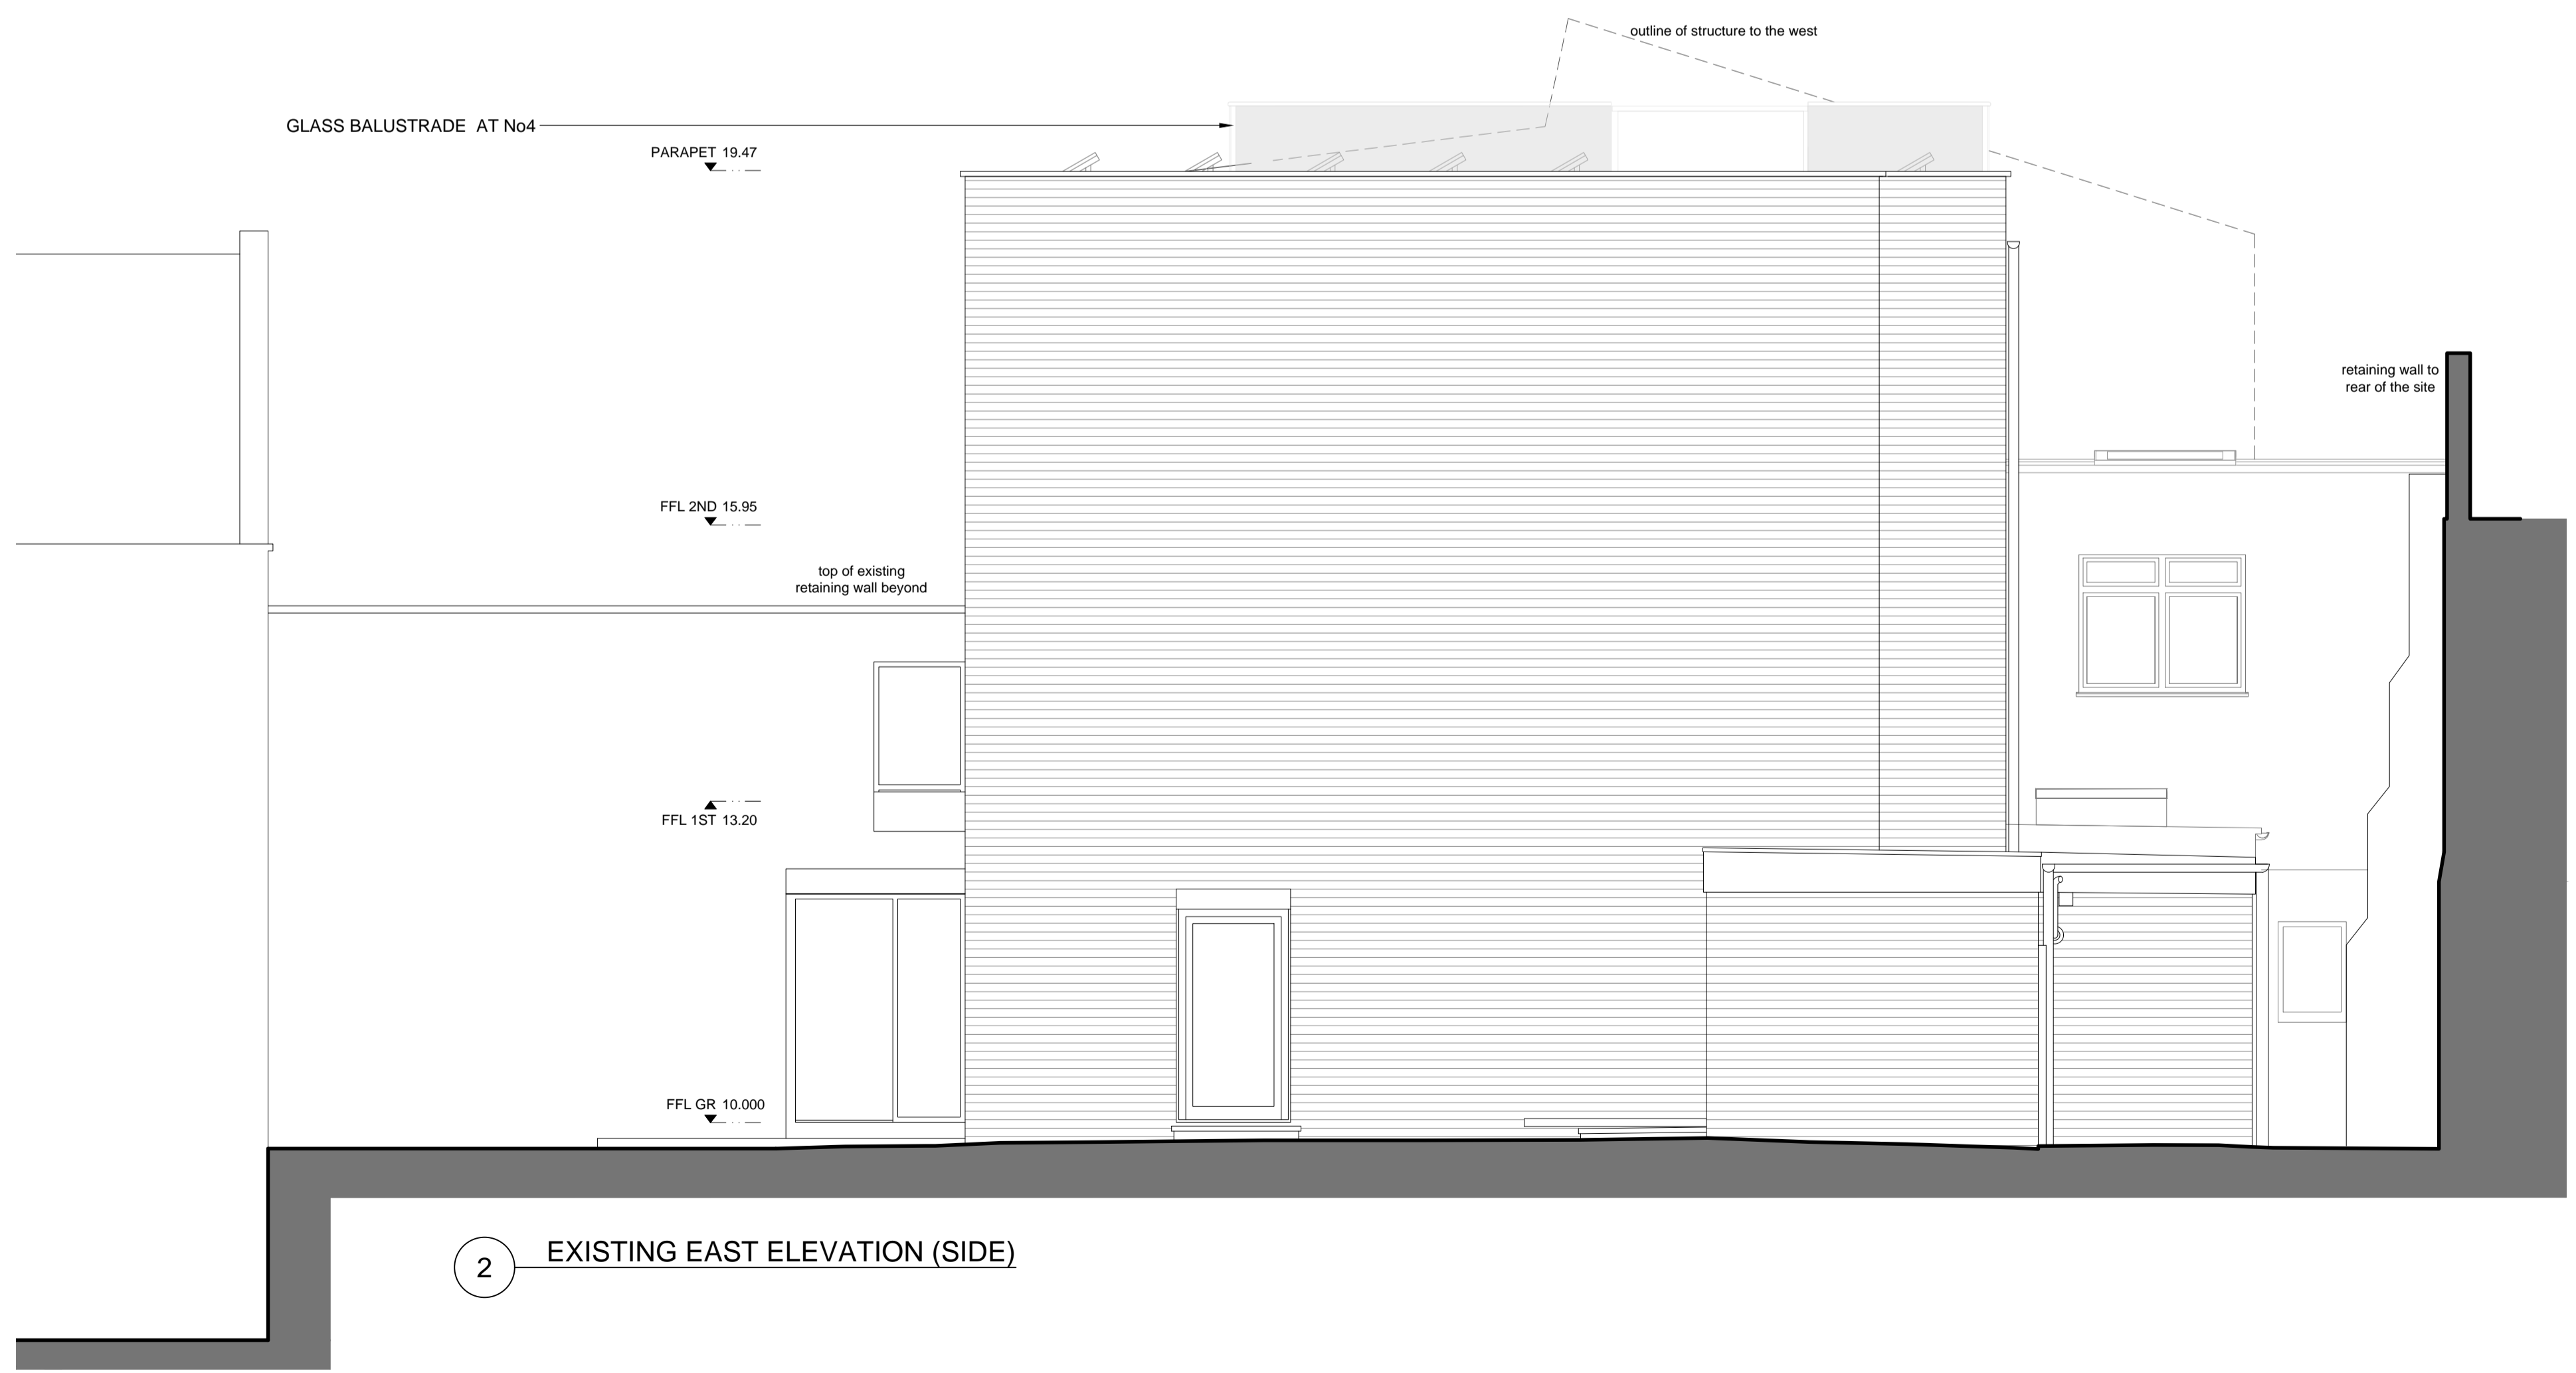

2 EXISTING EAST ELEVATION (SIDE)

P1 01.06.2023 WHL
* PLANNING APPROVAL
rev amendments date by

T +44 (0) 7883 732373
W ipa-architects.com

Project
5 Oak Hill Park Mews
Hampstead
London
NW3 7LH

Drawing Title
EXISTING ELEVATIONS
NORTH & EAST

Drawing Status
PLANNING

Date 01.06.2023 Drawn by WHL

Scale
A1 @ 1:50 A3 @ 1:100

Project No.	Ref.	Drawing No.	Rev.
23052	EX	3001	P1

© IPA Architects. All rights reserved.