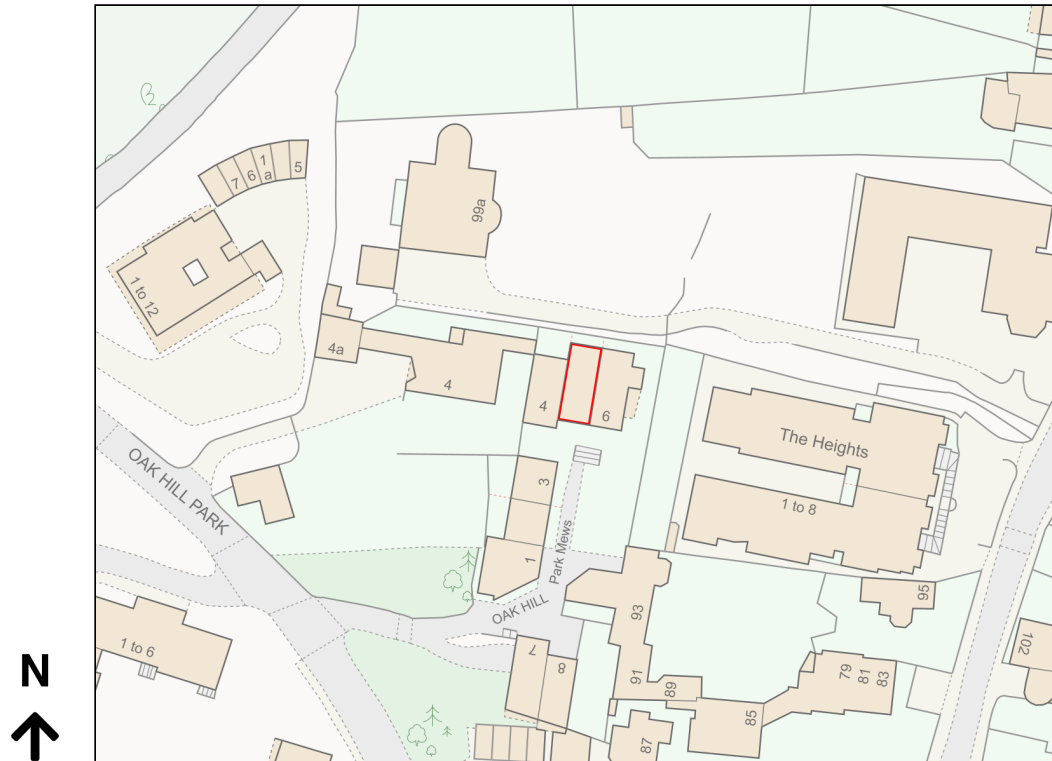

Location Plan

Site Address: 5, Oak Hill Park Mews, London, NW3 7LH

Date Produced: 25-Apr-2024

Scale: 1:1250 @A4

Planning Portal Reference: PP-12989313v1