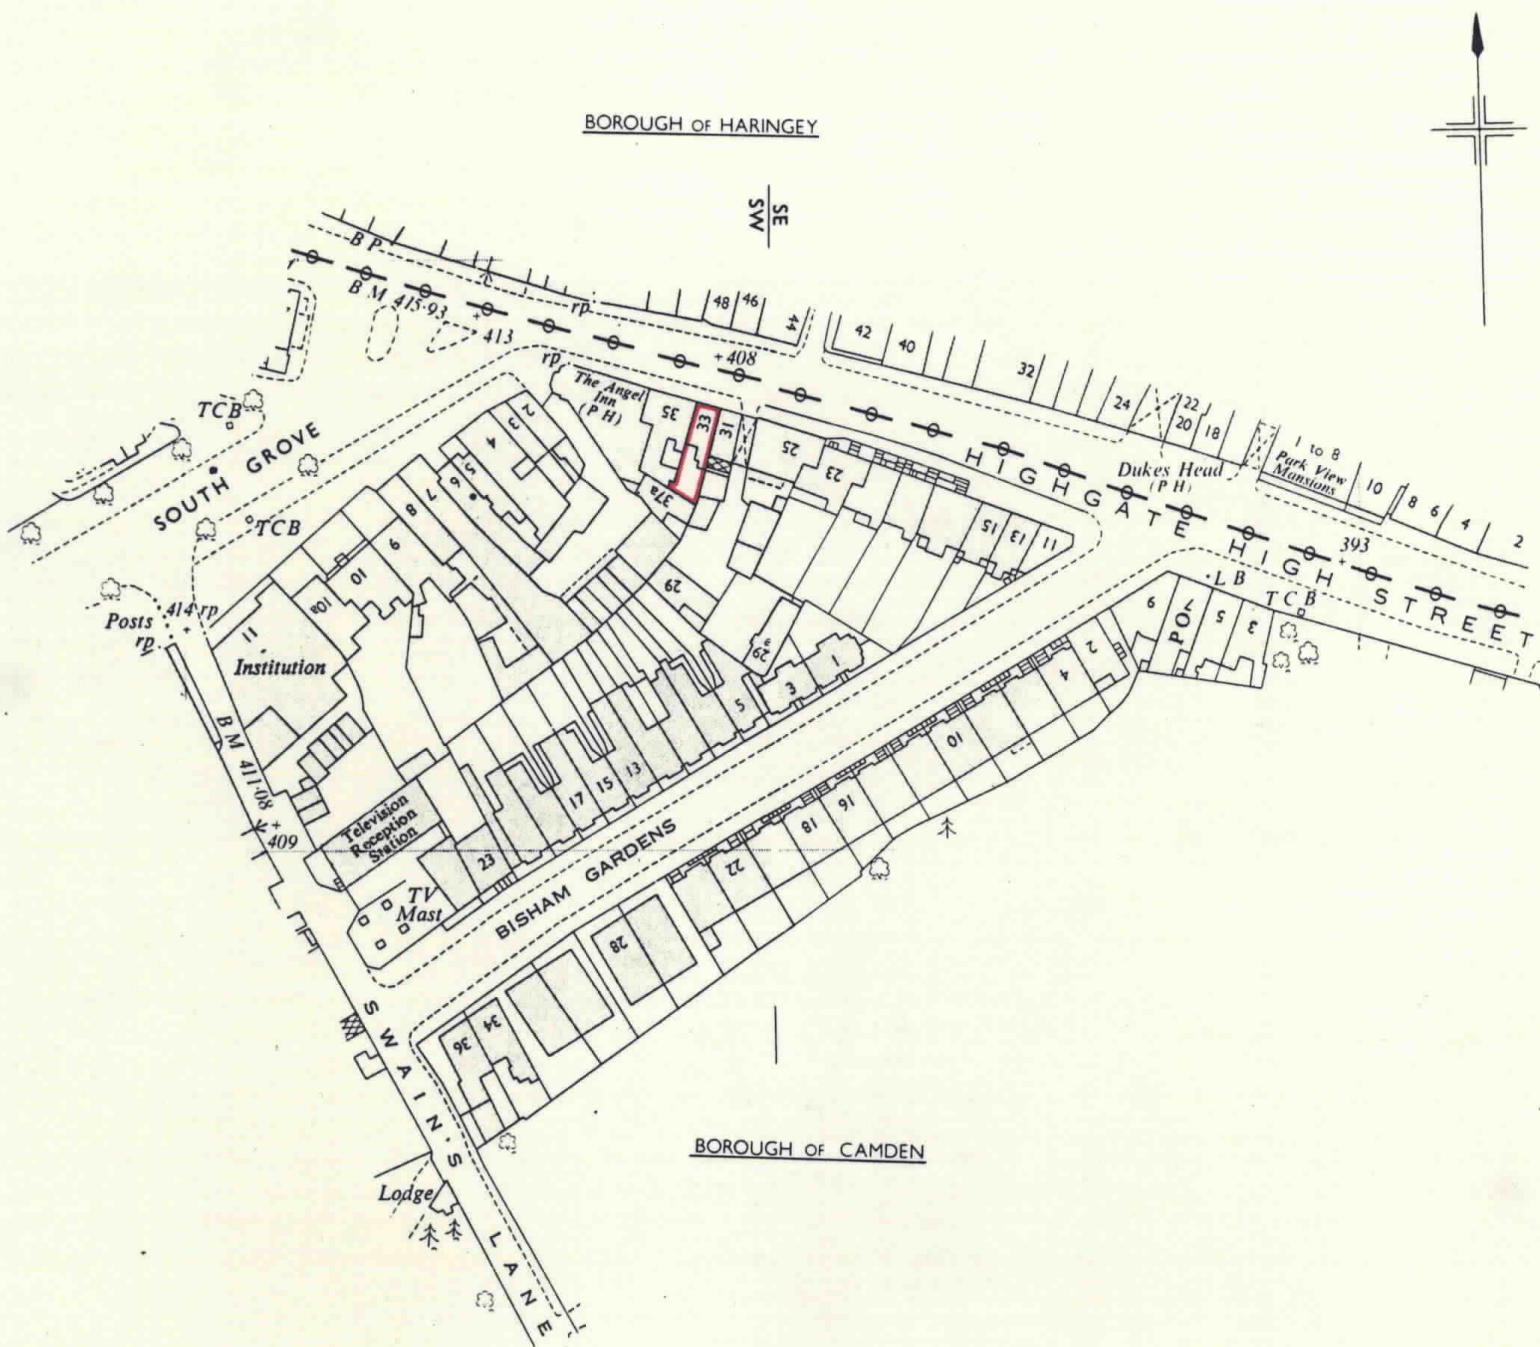

H.M. LAND REGISTRY		TITLE NUMBER	
		NGL 649646	
ORDNANCE SURVEY PLAN REFERENCE	COUNTY	SHEET	NATIONAL GRID
	GREATER LONDON		TQ 2887
Scale: 1/1250			SECTION Z
			© Crown copyright 1971 Old Reference LN III 61 B

This is a copy of the title plan on 14 MAR 2024 at 10:41:49. This copy does not take account of any application made after that time even if still pending in HM Land Registry when this copy was issued.

HM Land Registry endeavours to maintain high quality and scale accuracy of title plan images. The quality and accuracy of any print will depend on your printer, your computer and its print settings. This title plan shows the general position, not the exact line, of the boundaries. It may be subject to distortions in scale. Measurements scaled from this plan may not match measurements between the same points on the ground.