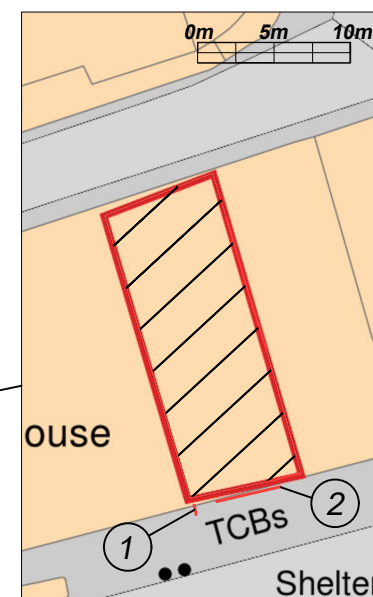

Site Plan
Scale 1:1250

Block Plan
Scale 1:500

- ① Projecting sign
- ② Fascia text

Technical Signs
Floor 1 - Unit 3
Hille Business Centre
132 St Albans Road
Watford, Herts, WD24 4AE
Tel: 01923 811999
Fax: 01923 811998
E-mail: info@technicalsigns.co.uk

Client **Franco Manca**

Address/Job details
82 New Oxford St
Bloomsbury
WC1A 1HB

Site Plan

Job No -

Drawn by **DN** Date **21/04/24**

Scale	Drawing No	Rev
As specified (A3)	596919-3	