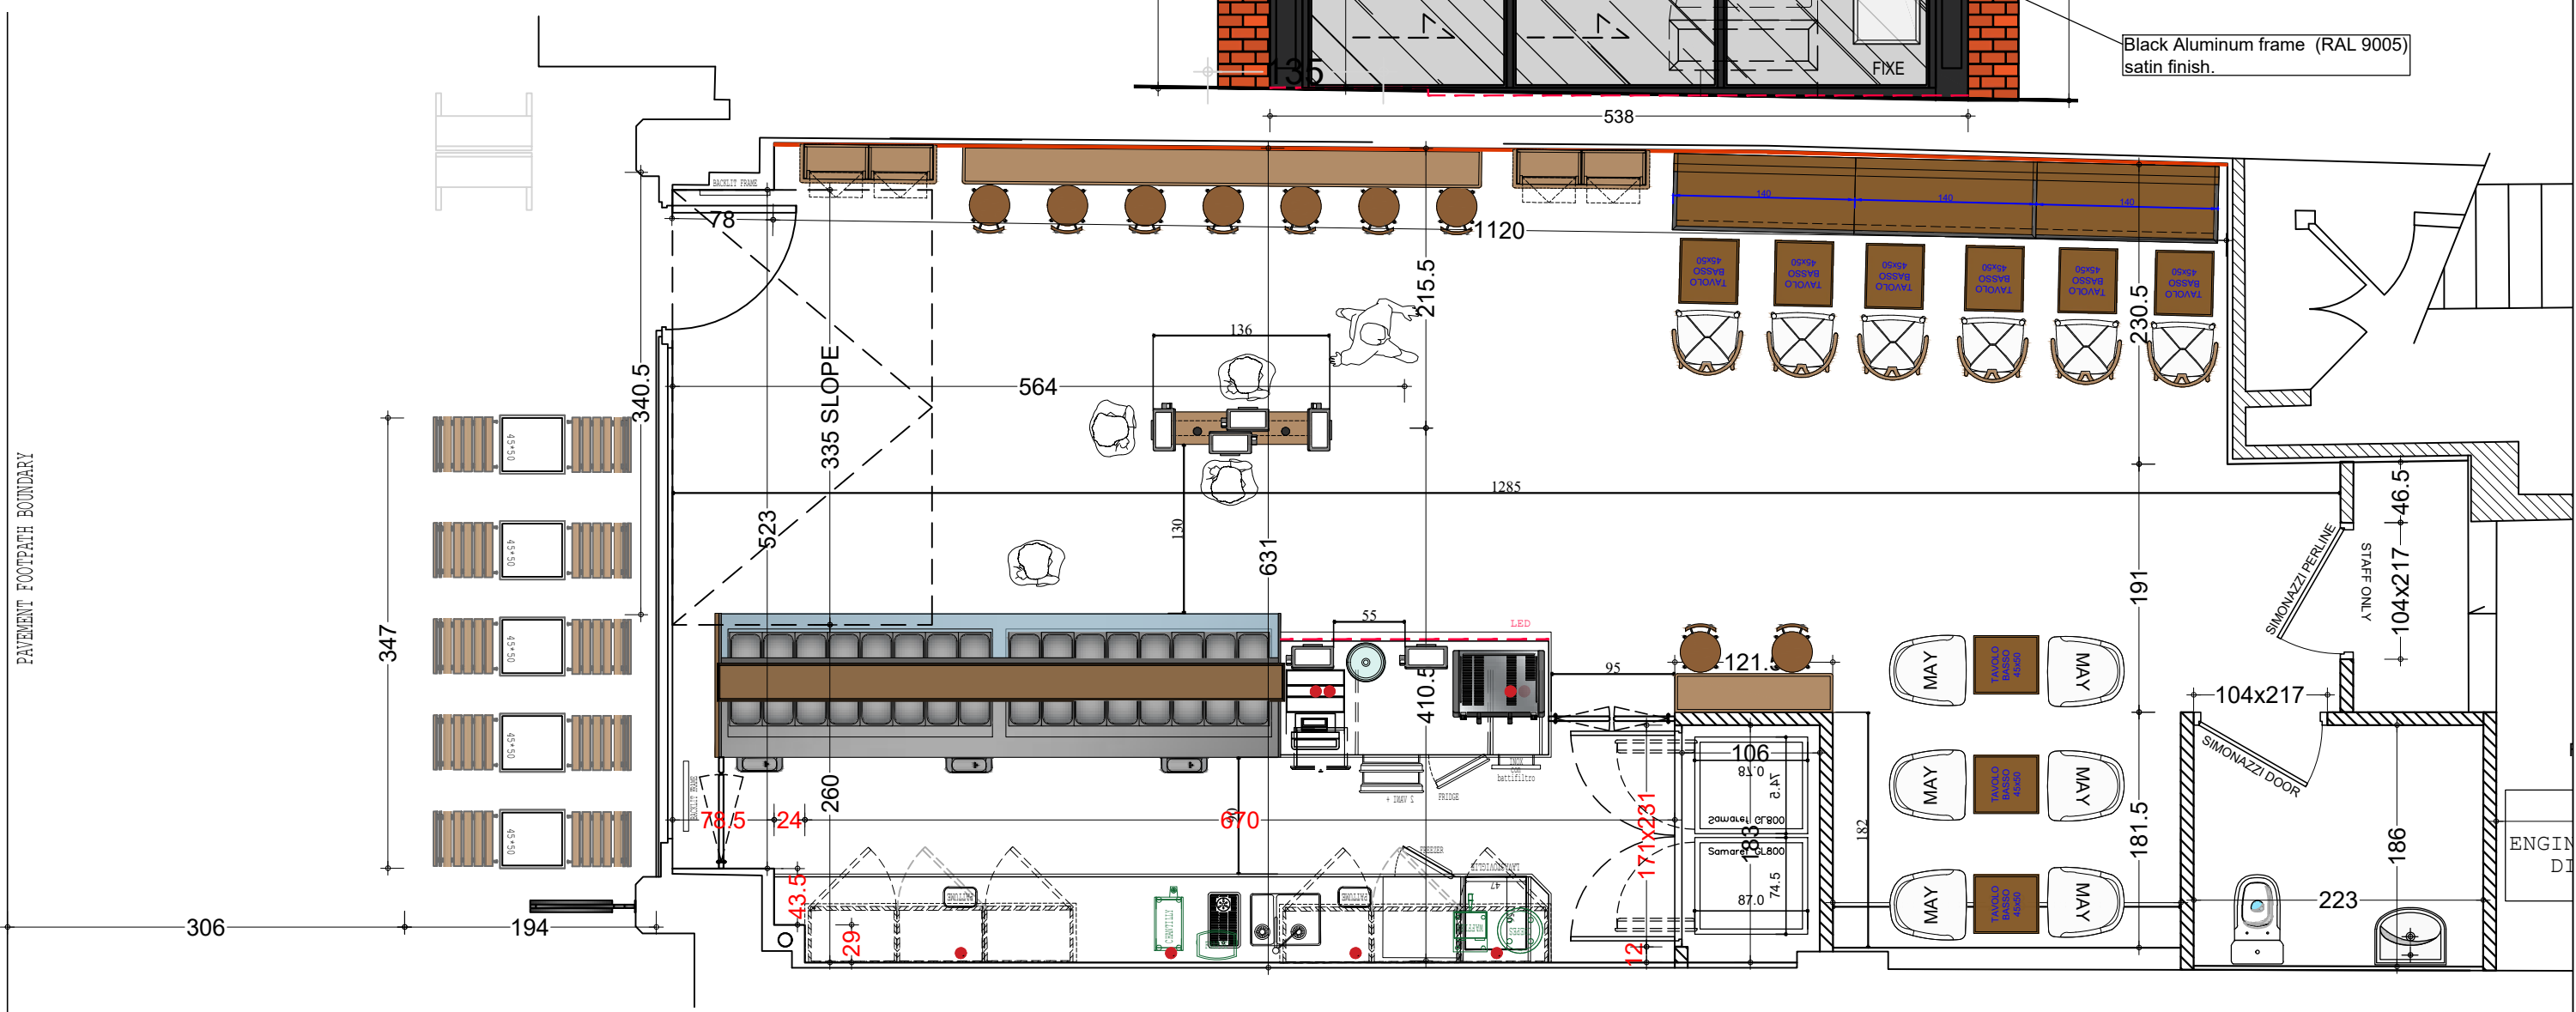

- Timber fascia painted in KEIM PALETTE 9263 satin finish and white Decorative nail and fresatura
- Existing facade preserved
- Black Aluminum frame (RAL 9005) satin finish.

PAVEMENT FOOTPATH BOUNDARY

36-38 HAMPSTEAD HIGH STREET  
NW3 1QE - LONDON - UK

A3  
1:50

LAYOUT  
03/04/2024

PLAN  
1

1