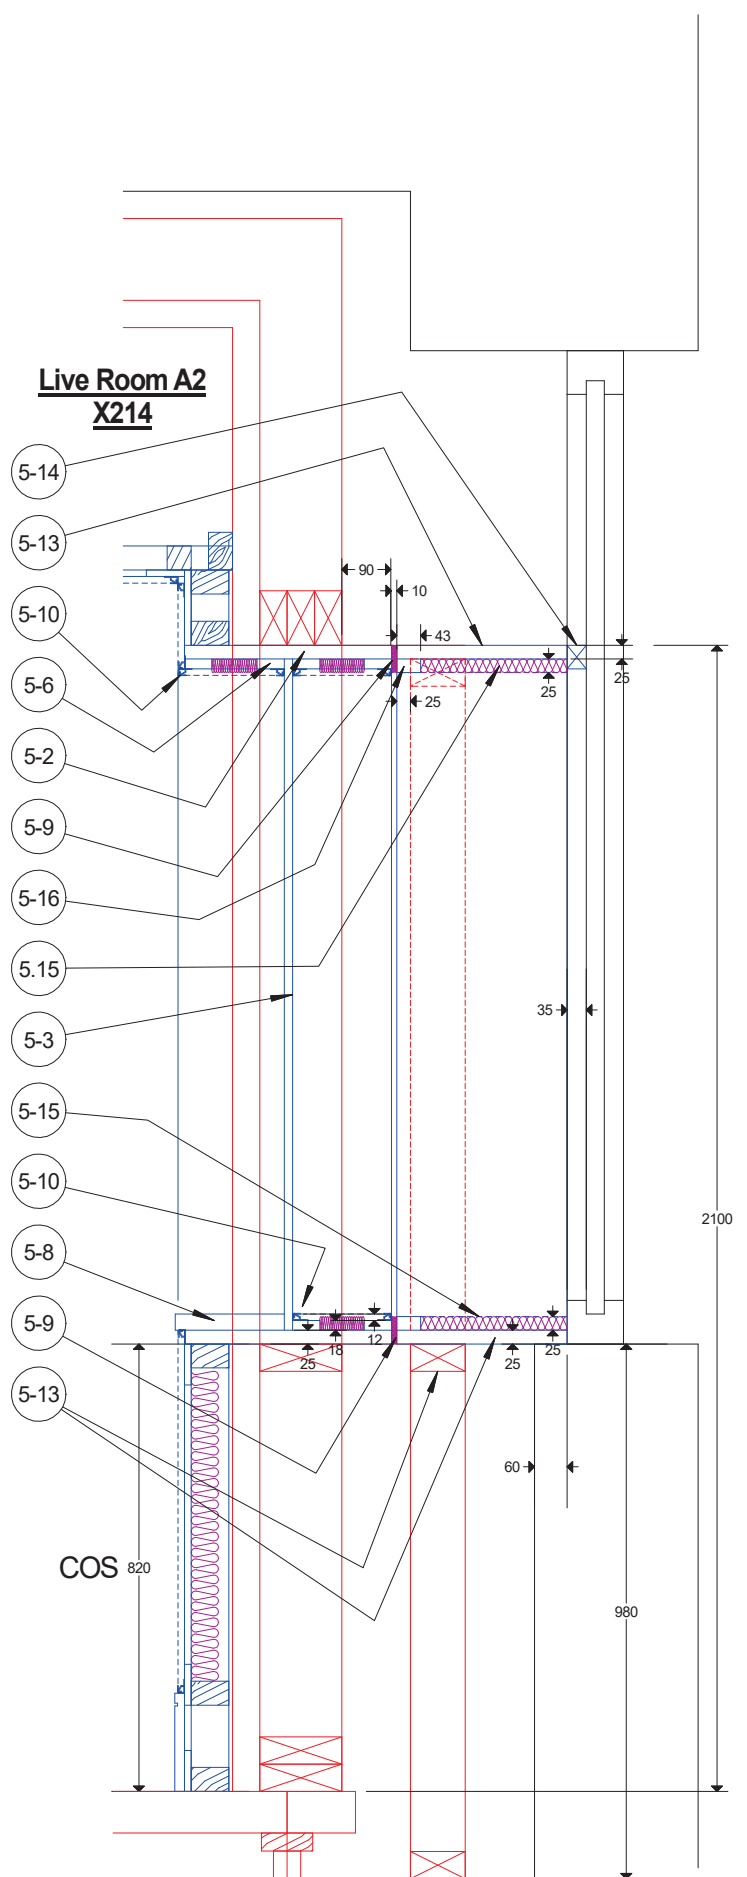

**Live Room A2
X214**

Plan Section

**Typical details of external windows
(Double window in room X214 noted)**

window

window

**Live Room A2
X214**

Vertical Section