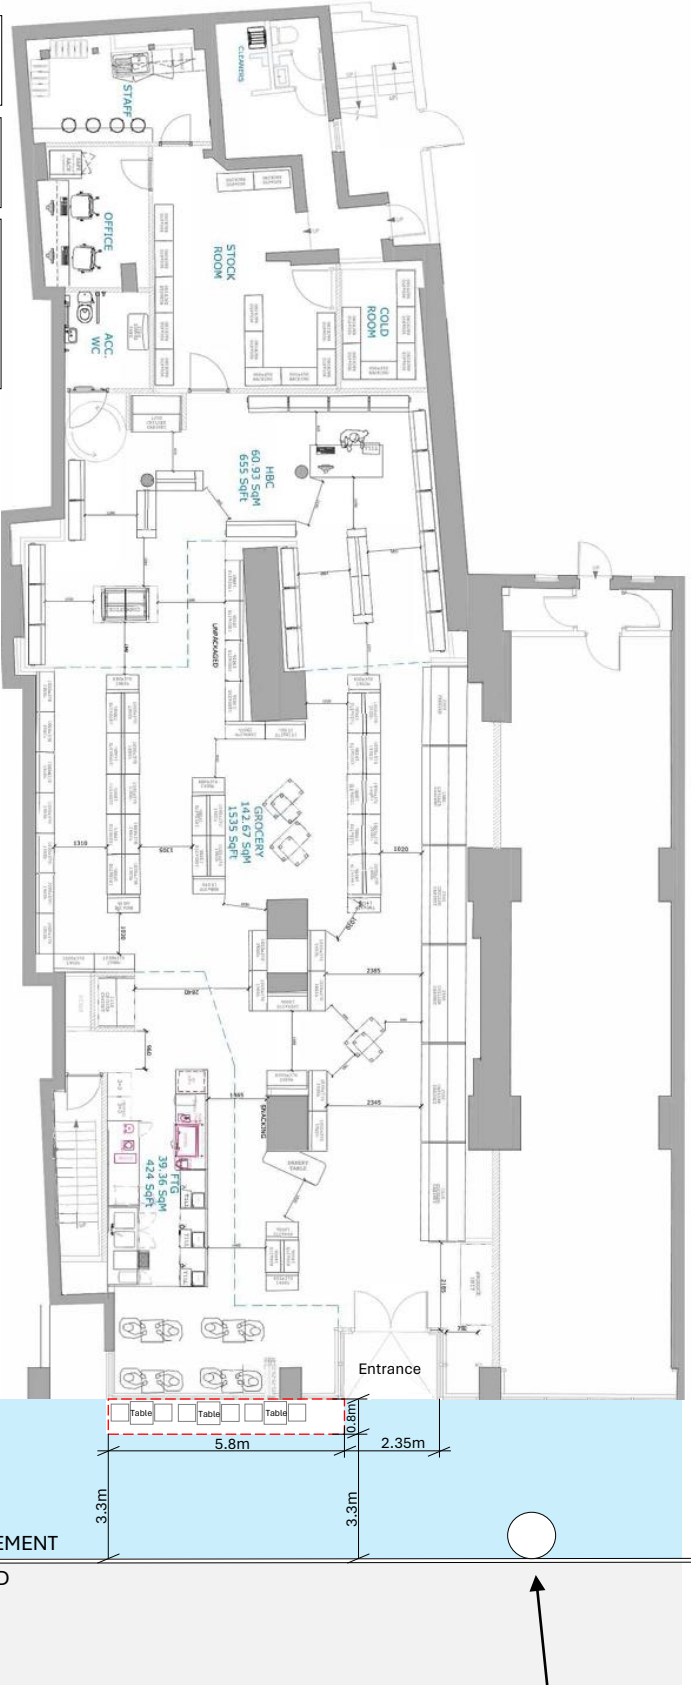

Business name  
 Bioren Limited T/A Planet Organic

Premises name  
 Planet Organic

Premises address  
 6 Hampstead High Street  
 London  
 NW3 1PR  
 Tel: 02081599499

Area to be occupied by Amenities

**Seating Zone 1**  
 4.64 sqm – 5.8m x 0.8m  
 3 tables  
 6 chairs

- Table dimensions – 0.6m diameter
- Chair dimensions – 0.42m diameter
- Area for Pedestrian Access

Existing Tree