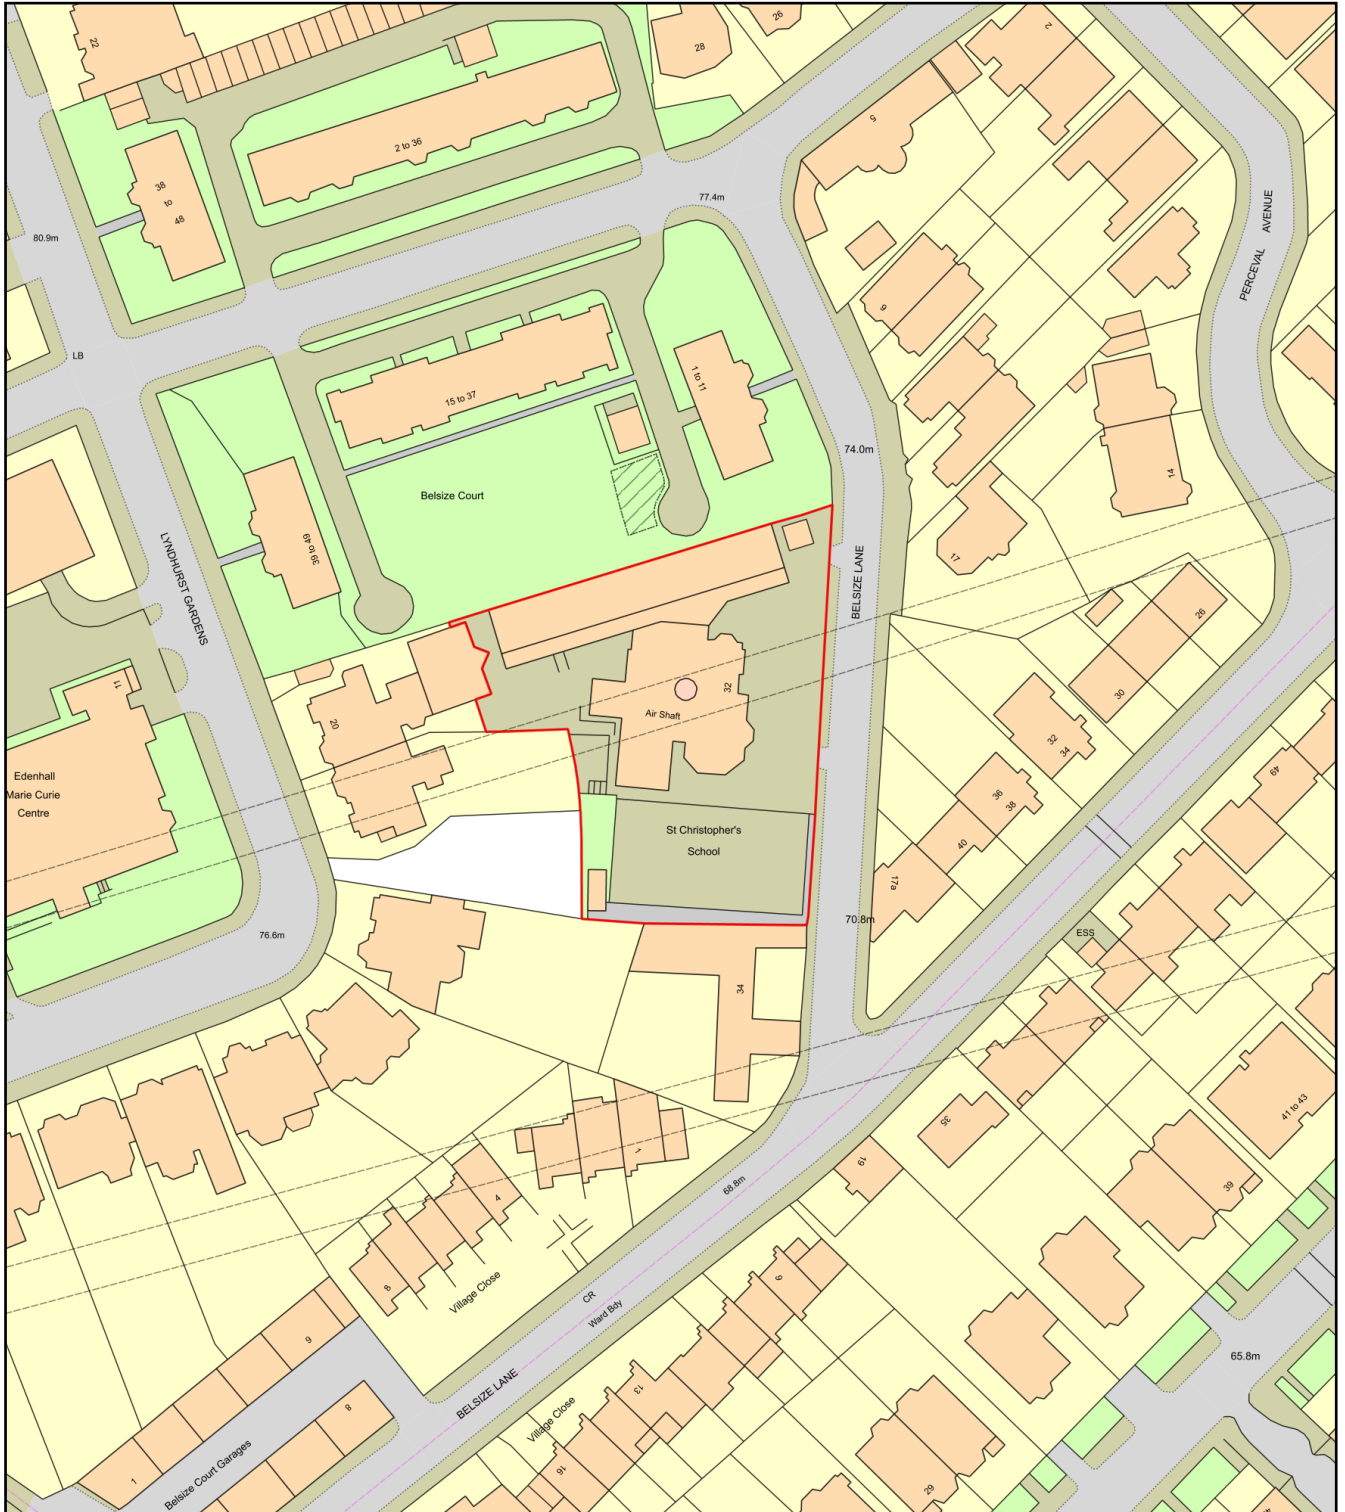

# Location Plan - NW3 5AE

Plan Produced for: St Christophers School

Date Produced: 17 Apr 2024

Plan Reference Number: TQRQM24108102442293

Scale: 1:1250 @ A4