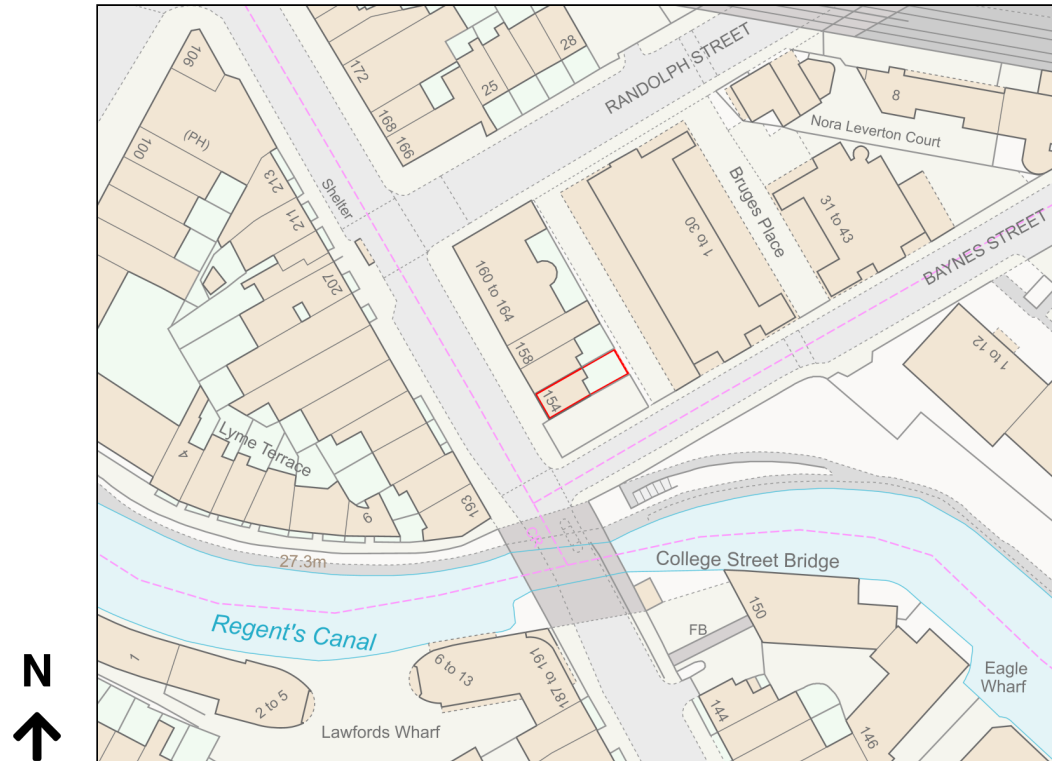

Location Plan

Site Address: 154, Royal College Street, London, NW1 0TA

Date Produced: 18-Apr-2024

Scale: 1:1250 @A4

Planning Portal Reference: PP-12983755v1